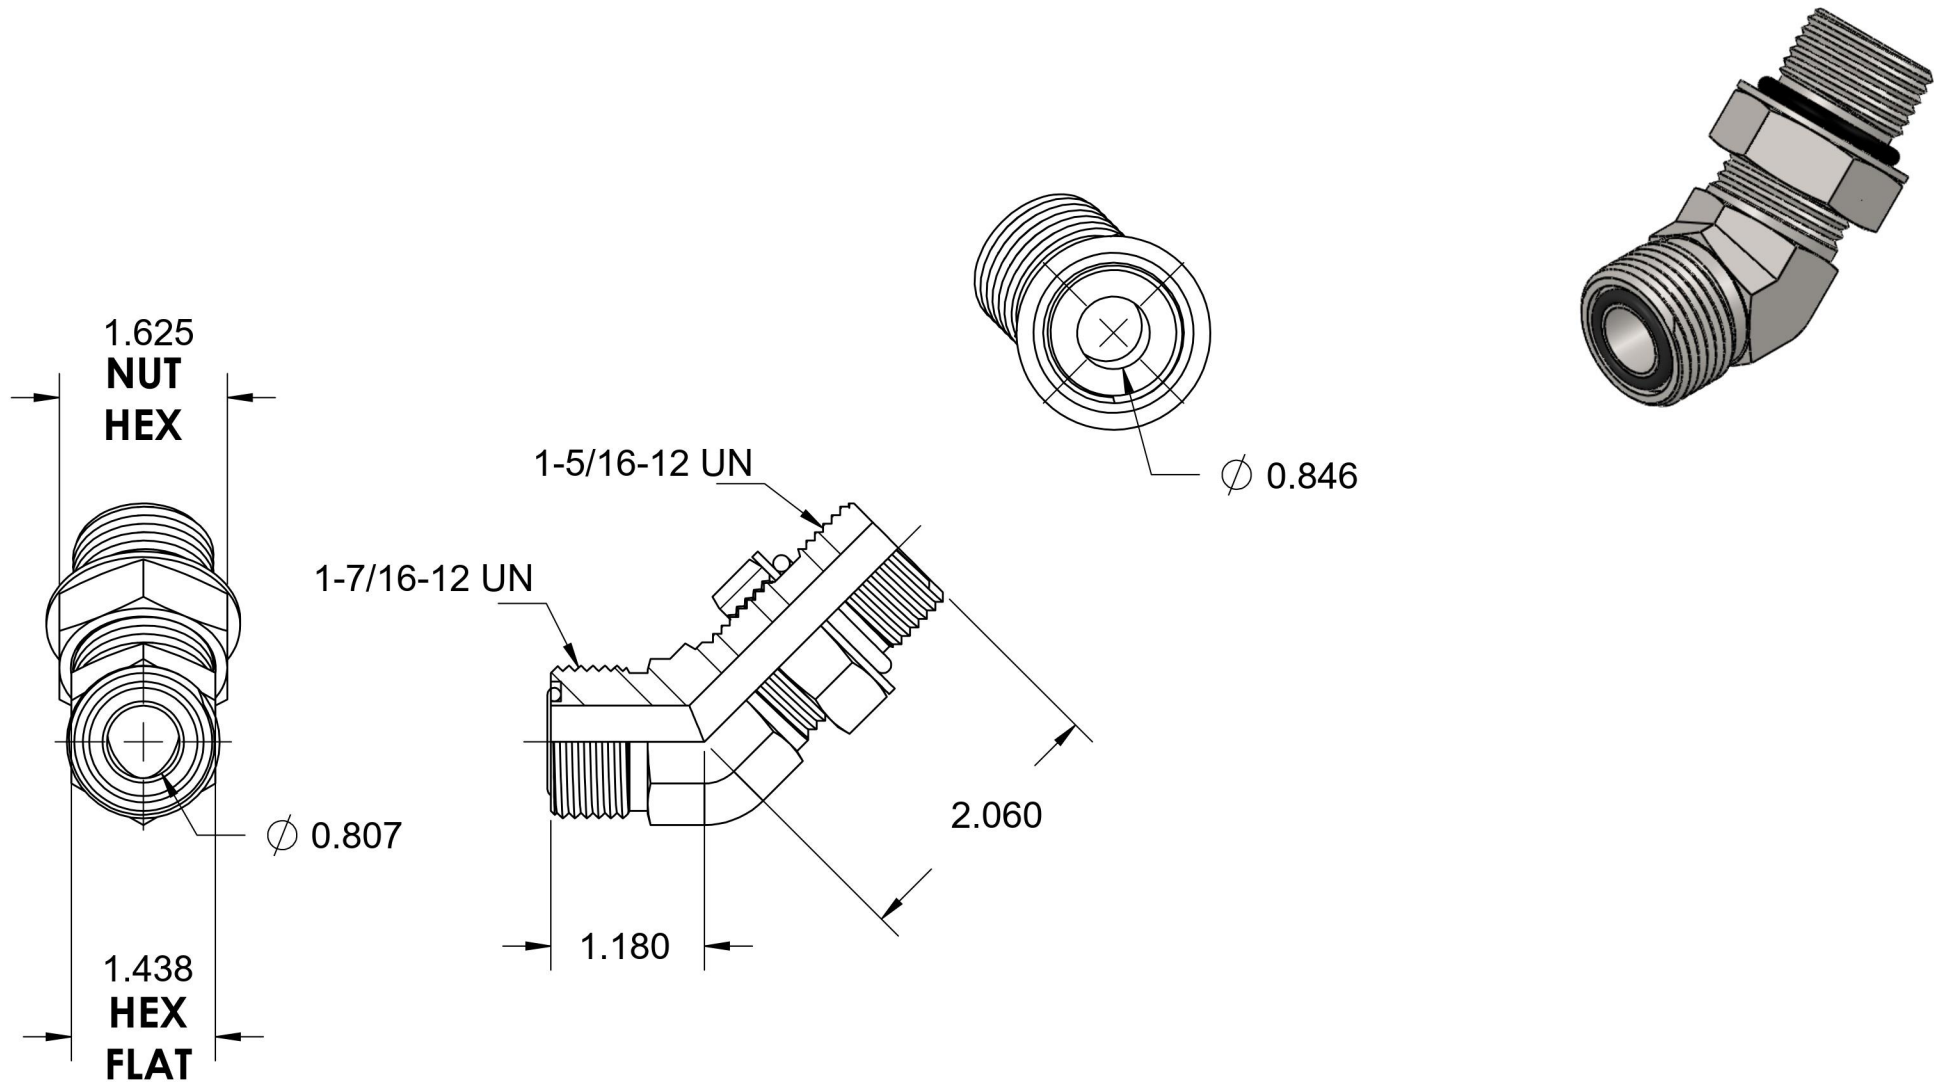

# FS6802-16-16-NWO-FG

Steel, SAE J1453 O-Ring Face Seal 45° Adjustable Port Elbow, 1" Male ORFS x 1-5/16-12 Male Adjustable ORB

6701 Cochran Road  
Solon, Ohio 44139  
Phone: (440) 248-1880  
Toll Free: 1-888-331-1523

<b>Temperature Rating</b>	<b>Material</b>	<b>Industry Standards</b>	<b>Series</b>
-40°F to 250°F	C1045 Steel	SAE J1453, SAE J1926-2 SAE J515, ASTM B633	FS6802-NWO-FG
<b>Pressure Rating</b>	<b>Finish</b>		<b>Series Description</b>
5500 psi	Trivalent Zinc		SAE J1453 O-Ring Face Seal 45° Adjustable Port Elbow