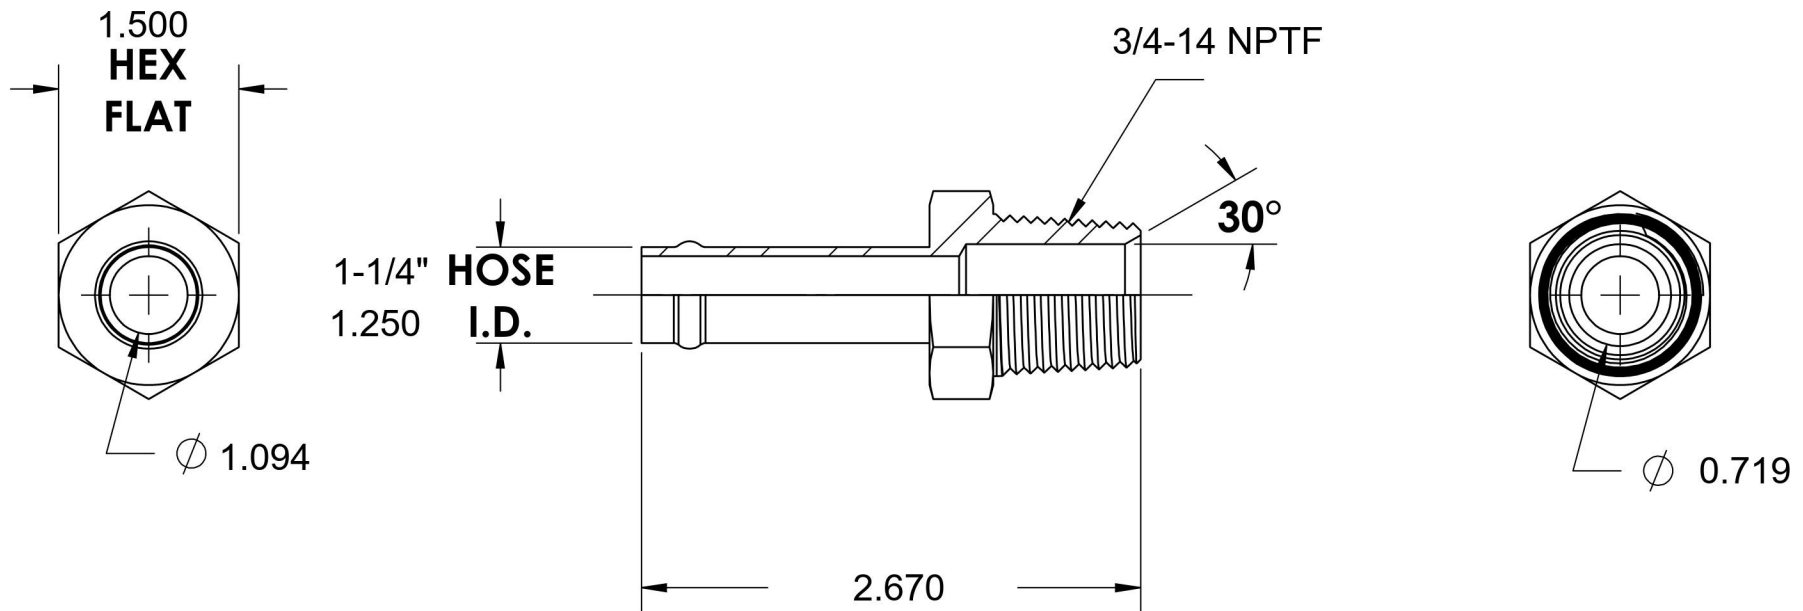

4404-20-12

Steel, SAE J1231 Hose Bead Male Connector, 1-1/4" Beaded Hose Barb x 3/4" Male NPTF 30°

6701 Cochran Road
Solon, Ohio 44139
Phone: (440) 248-1880
Toll Free: 1-888-331-1523

Temperature Rating

-65°F to 500°F

Series

4404

Series Description

SAE J1231 Hose Bead Male Connector