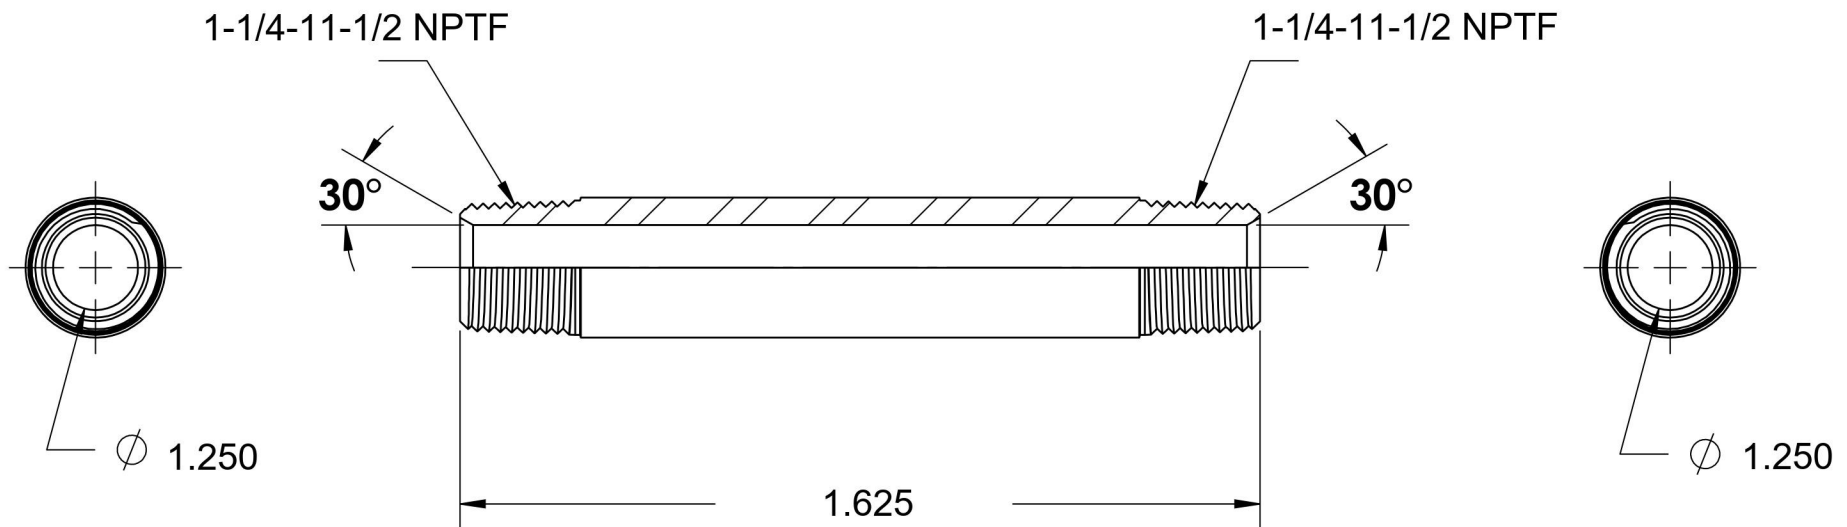

5404-N-20X1.625

Steel, SAE J514 Pipe Long Nipple, 1-1/4" Male NPTF 30° x 1-1/4" Male NPTF 30°

6701 Cochran Road
Solon, Ohio 44139
Phone: (440) 248-1880
Toll Free: 1-888-331-1523

Temperature Rating	Material	Industry Standards	Series
-65°F to 500°F	C1045/12L14 Steel	SAE J514, SAE J476 ASTM B633	5404-N
Pressure Rating	Finish		Series Description
3000 psi	Trivalent Zinc		SAE J514 Pipe Long Nipple