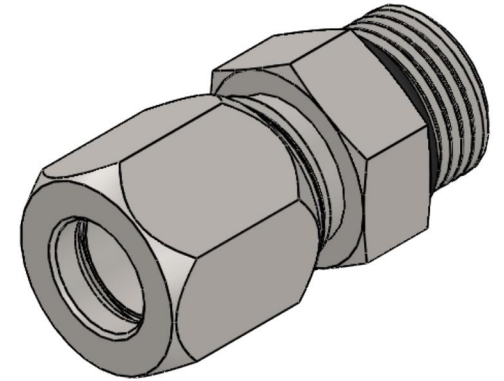

# C6400-16-20-O-SS

Stainless Steel, SAE J514 Flareless Tube Port Connector, 1" Flareless Bite Type x 1-5/8-12 Male ORB

6701 Cochran Road  
Solon, Ohio 44139  
Phone: (440) 248-1880  
Toll Free: 1-888-331-1523

<b>Temperature Rating</b>	<b>Material</b>	<b>Industry Standards</b>	<b>Series</b>
-40°F to 250°F	316/316L Stainless	SAE J514, SAE J1926	C6400-O
<b>Pressure Rating</b>	<b>Finish</b>		<b>Series Description</b>
3000psi	Passivation		SAE J514 Flareless Tube Port Connector