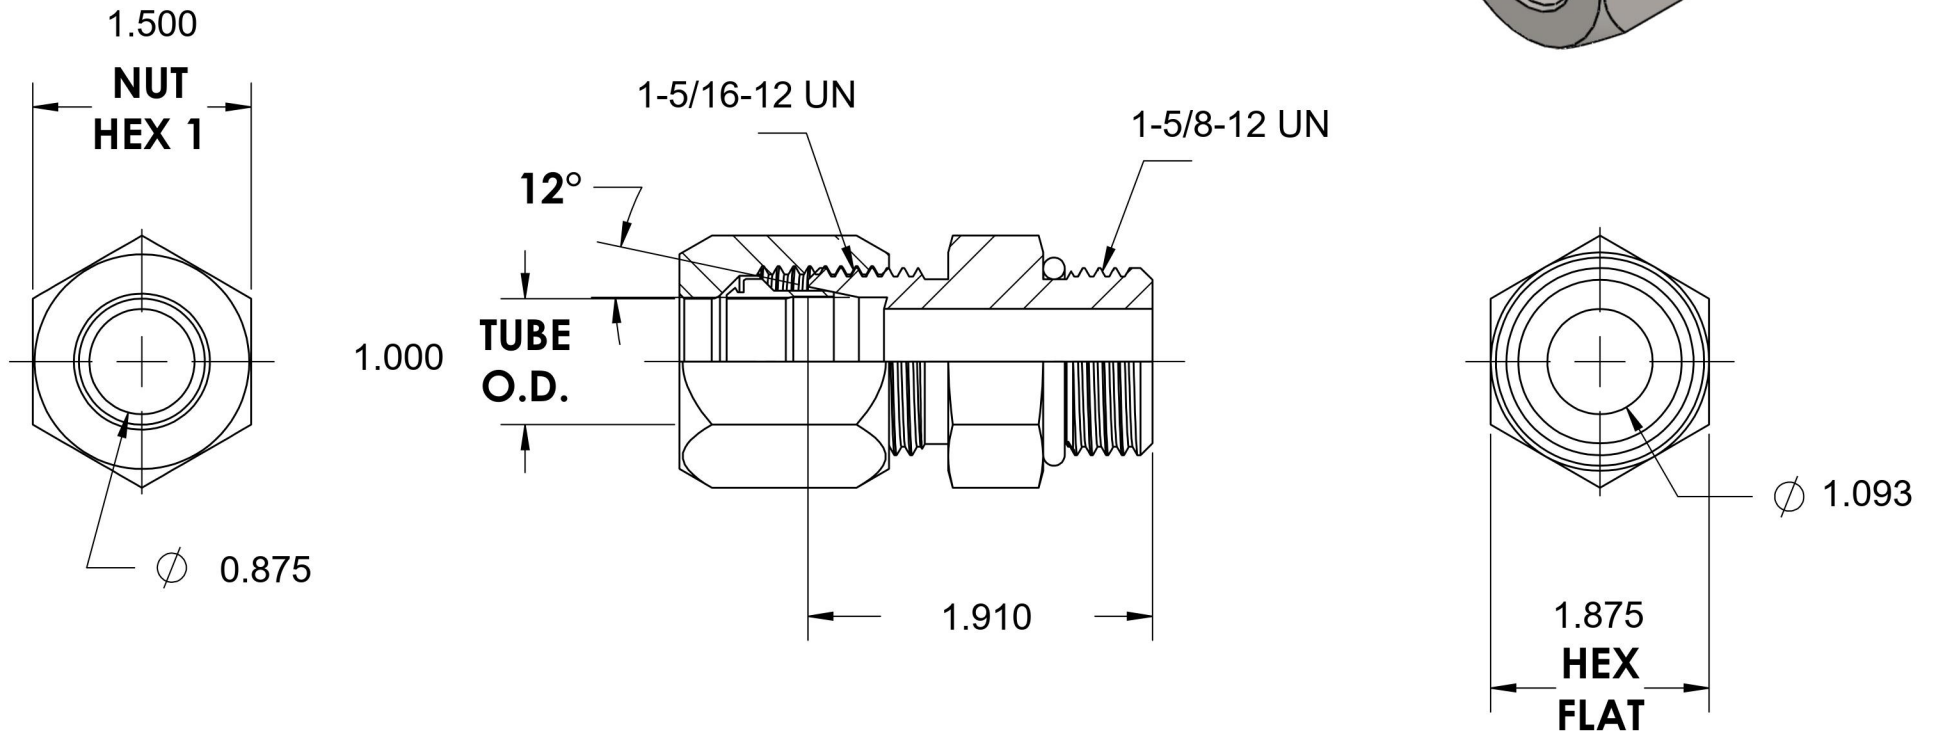

# C6400-16-20-O-SS

Stainless Steel, SAE J514 Flareless Tube Port Connector, 1" Flareless Bite Type x 1-5/8-12 Male ORB

6701 Cochran Road  
Solon, Ohio 44139  
Phone: (440) 248-1880  
Toll Free: 1-888-331-1523

<b>Temperature Rating</b>	<b>Material</b>	<b>Industry Standards</b>	<b>Series</b>
-40°F to 250°F	316/316L Stainless	SAE J514, SAE J1926	C6400-O
<b>Pressure Rating</b>	<b>Finish</b>		<b>Series Description</b>
3000psi	Passivation		SAE J514 Flareless Tube Port Connector