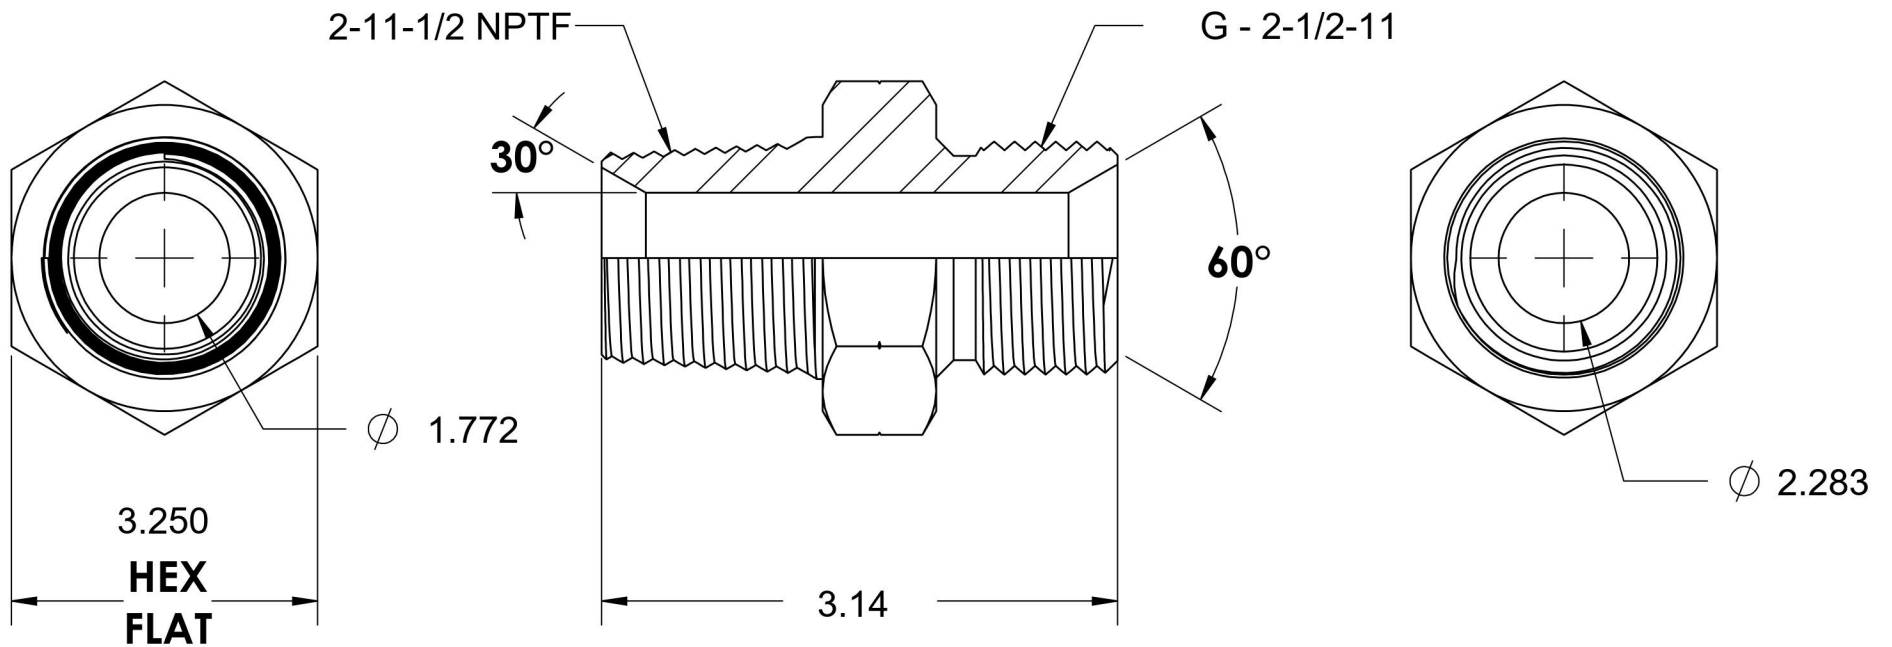

# 7032-32-40

Steel, SAE J476 Pipe Male BSPP Port/Line Adapter, 2" Male NPTF 30° x 2-1/2-11 Male BSPP 60° Line/Port

6701 Cochran Road  
Solon, Ohio 44139  
Phone: (440) 248-1880  
Toll Free: 1-888-331-1523

<b>Temperature Rating</b>	<b>Material</b>	<b>Industry Standards</b>	<b>Series</b>
-65°F to 500°F	C1045 / 12L14 Steel	SAE J476, ISO 1179	7032
<b>Pressure Rating</b>	<b>Finish</b>	ISO 8434-6, ASTM B633	<b>Series Description</b>
Not Available	Trivalent Zinc		SAE J476 Pipe Male BSPP Port/Line Adapter