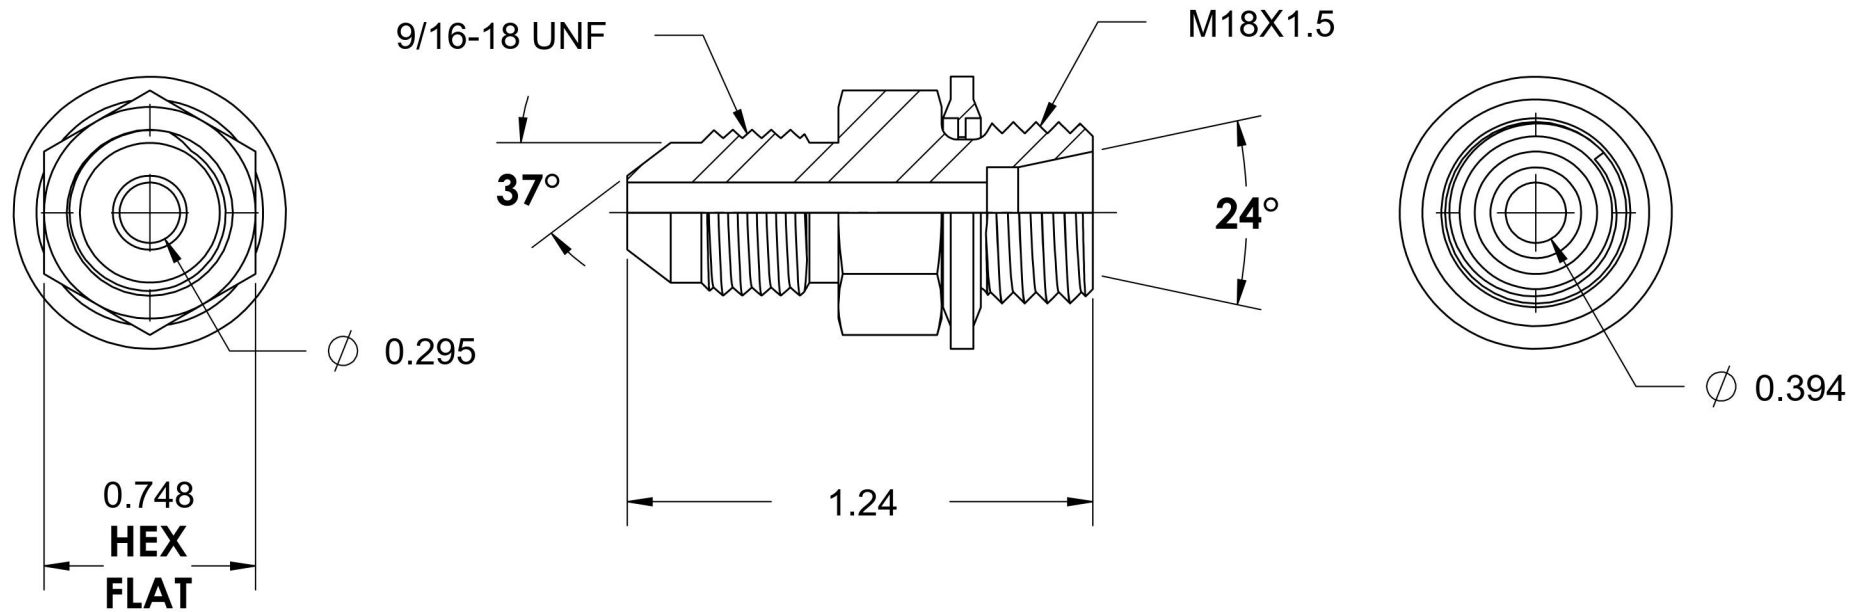

7005-06-L12-18-BS

Steel, SAE J514 37° Flare DIN 2353 (Light) Tube Adapter Bonded Seal, 3/8" Male JIC x M18X1.5 Male DIN Line/Tube/Port

6701 Cochran Road
Solon, Ohio 44139
Phone: (440) 248-1880
Toll Free: 1-888-331-1523

Temperature Rating	Material	Industry Standards	Series
-40°F to 250°F	C1045 / 12L14 Steel	SAE J514, ISO 8434-1	7005-DIN LIGHT-BS
Pressure Rating	Finish	ISO 9974, ASTM B633	Series Description
5800 psi	Trivalent Zinc		SAE J514 37° Flare DIN 2353 (Light) Tube Adapter Bonded Seal Assembled