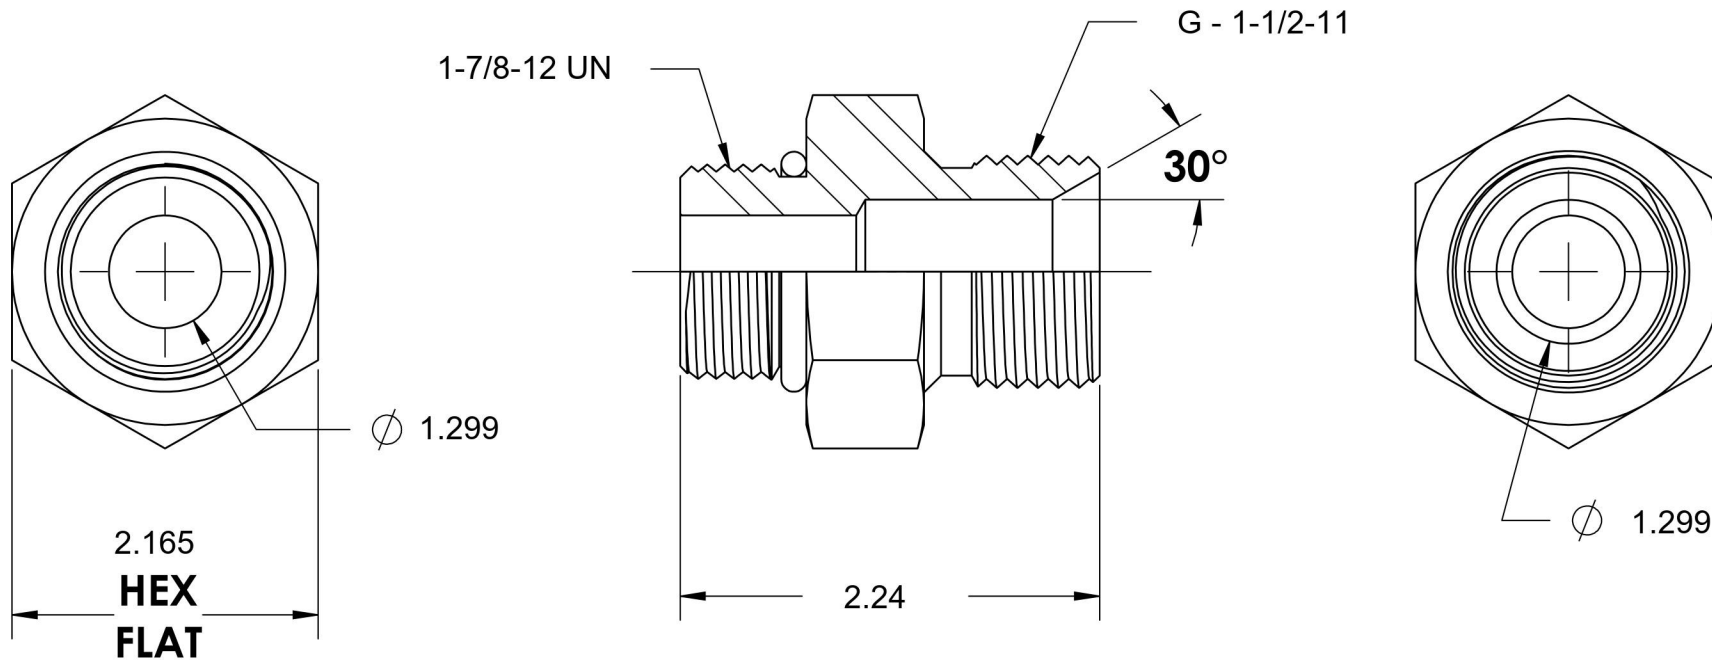

7062-24-24

Steel, SAE J1926 O-Ring Boss Male BSP Port/Line Adapter, 1-7/8-12 Male ORB x 1-1/2-11 Male BSP 60° Line/Port

6701 Cochran Road
Solon, Ohio 44139
Phone: (440) 248-1880
Toll Free: 1-888-331-1523

| | | | |
|---------------------------|---------------------|---------------------------|--|
| Temperature Rating | Material | Industry Standards | Series |
| -40°F to 250°F | C1045 / 12L14 Steel | SAE J1926, ISO 1179 | 7062 |
| Pressure Rating | Finish | ISO 8434-6, ASTM B633 | Series Description |
| 1500 psi | Trivalent Zinc | | SAE J1926 O-Ring Boss Male BSP Port/Line Adapter |