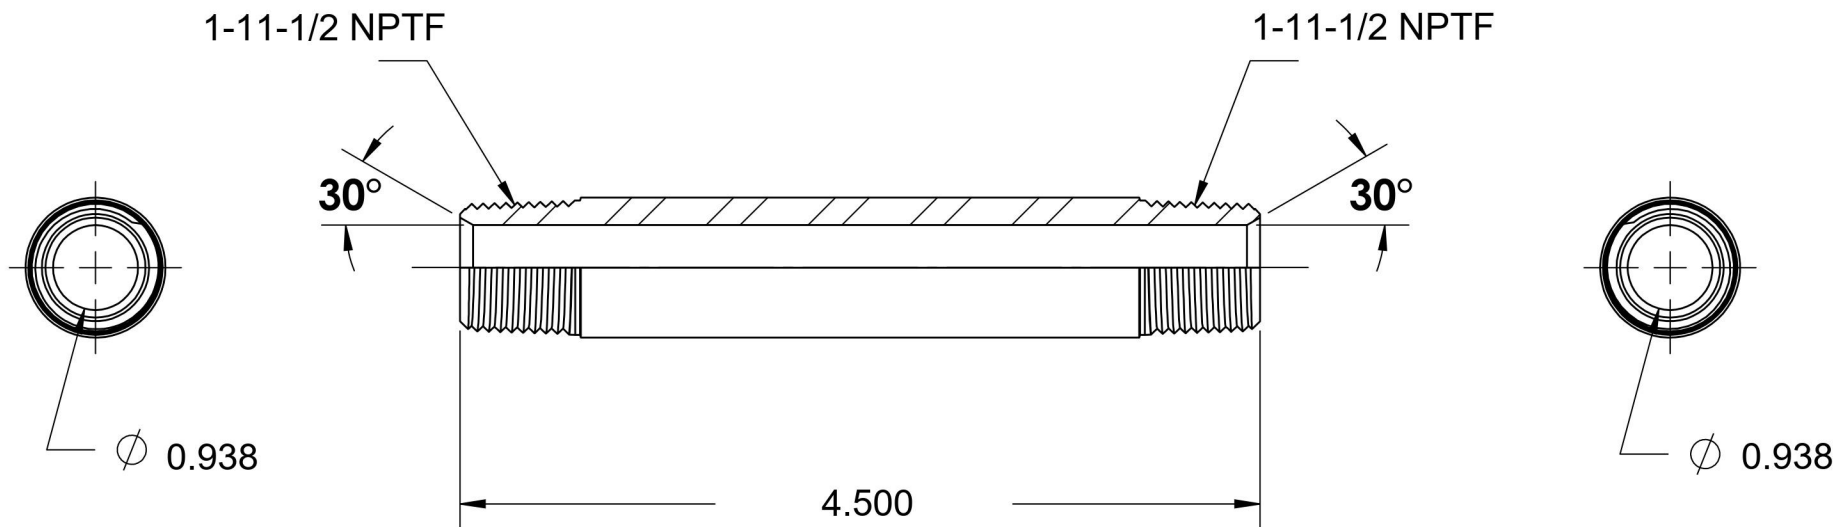

# 5404-N-16X4.500

Steel, SAE J514 Pipe Long Nipple, 1" Male NPTF 30° x 1" Male NPTF 30°

6701 Cochran Road  
Solon, Ohio 44139  
Phone: (440) 248-1880  
Toll Free: 1-888-331-1523

<b>Temperature Rating</b>	<b>Material</b>	<b>Industry Standards</b>	<b>Series</b>
-65°F to 500°F	C1045/12L14 Steel	SAE J514, SAE J476 ASTM B633	5404-N
<b>Pressure Rating</b>	<b>Finish</b>		<b>Series Description</b>
4500 psi	Trivalent Zinc		SAE J514 Pipe Long Nipple