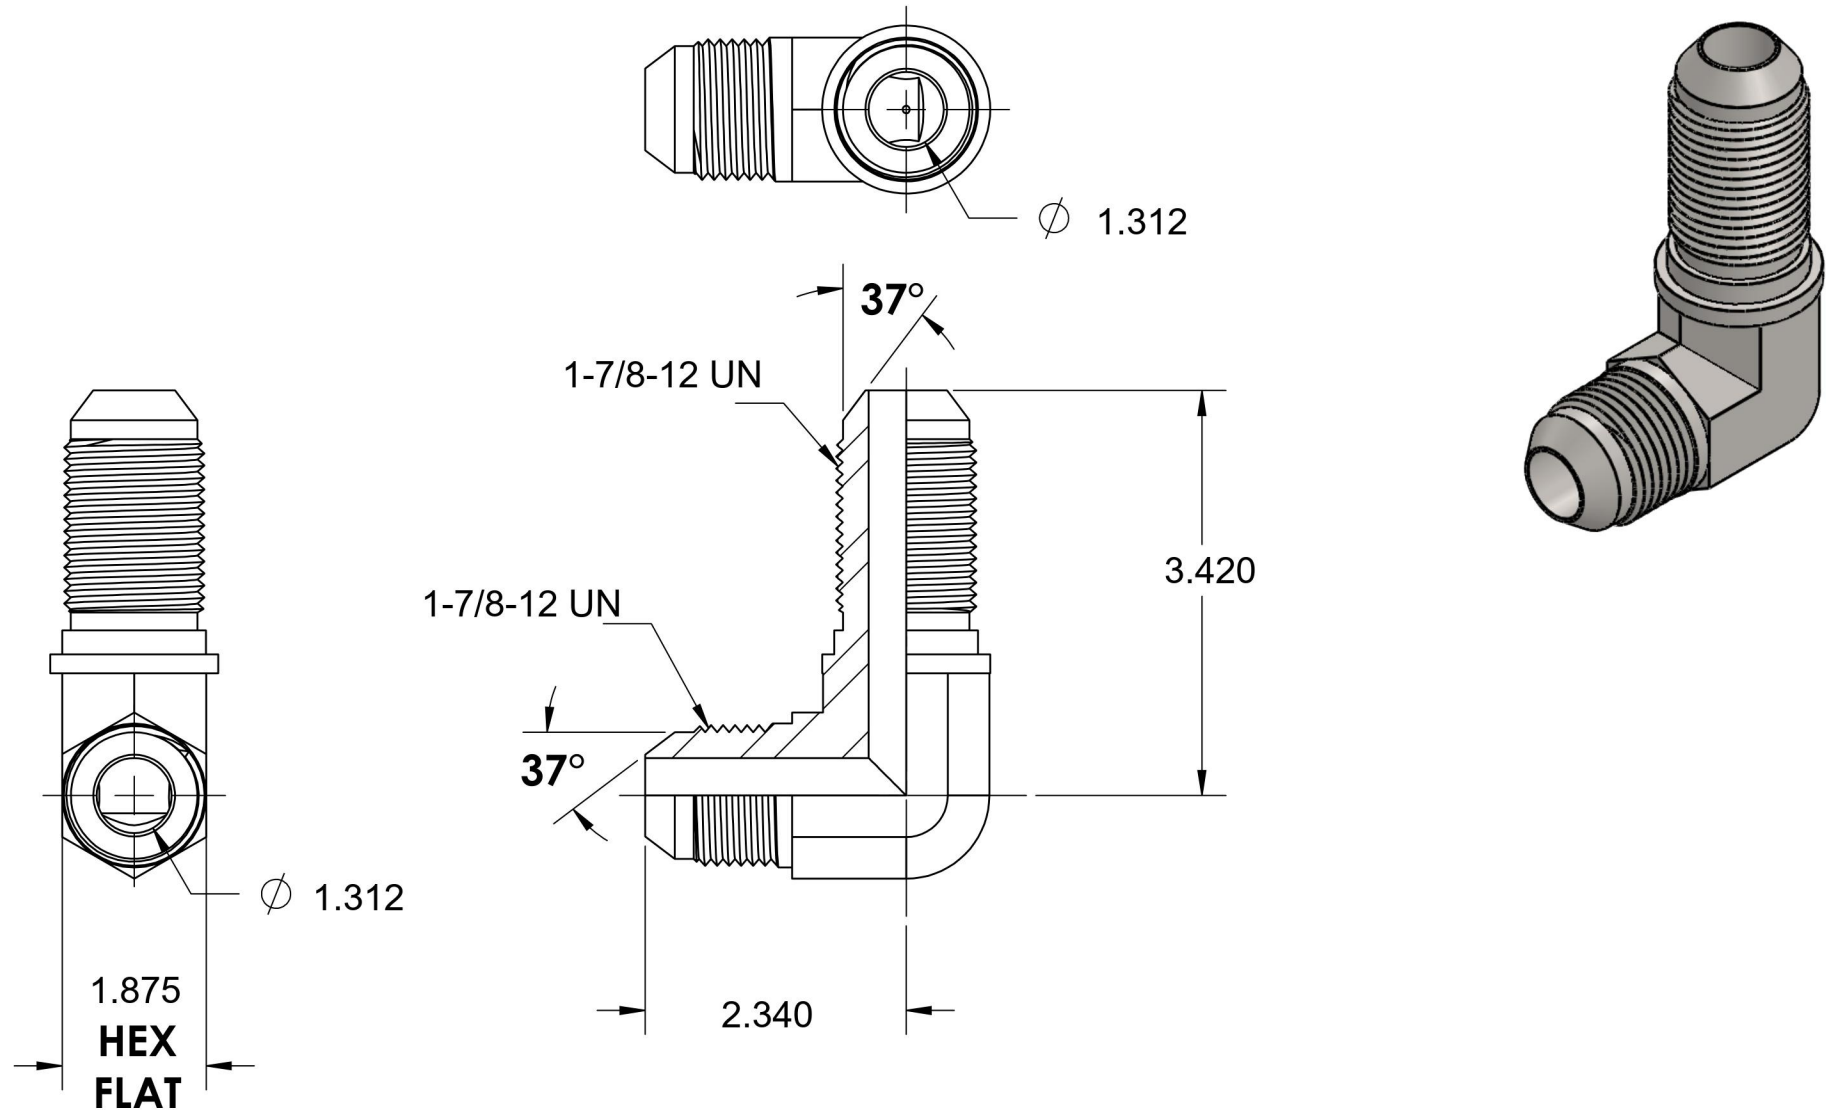

# 2701-24-24-SS

Stainless Steel, SAE J514 37° Flare Bulkhead 90° Elbow, 1-1/2" Male JIC x 1-1/2" Male JIC

6701 Cochran Road  
Solon, Ohio 44139  
Phone: (440) 248-1880  
Toll Free: 1-888-331-1523

<b>Temperature Rating</b>	<b>Material</b>	<b>Industry Standards</b>	<b>Series</b>
-425°F to 1200°F	316/316L Stainless Steel	SAE J514	2701-SS
<b>Pressure Rating</b>	<b>Finish</b>		<b>Series Description</b>
3000 psi	Passivated		SAE J514 37° Flare Bulkhead 90° Elbow