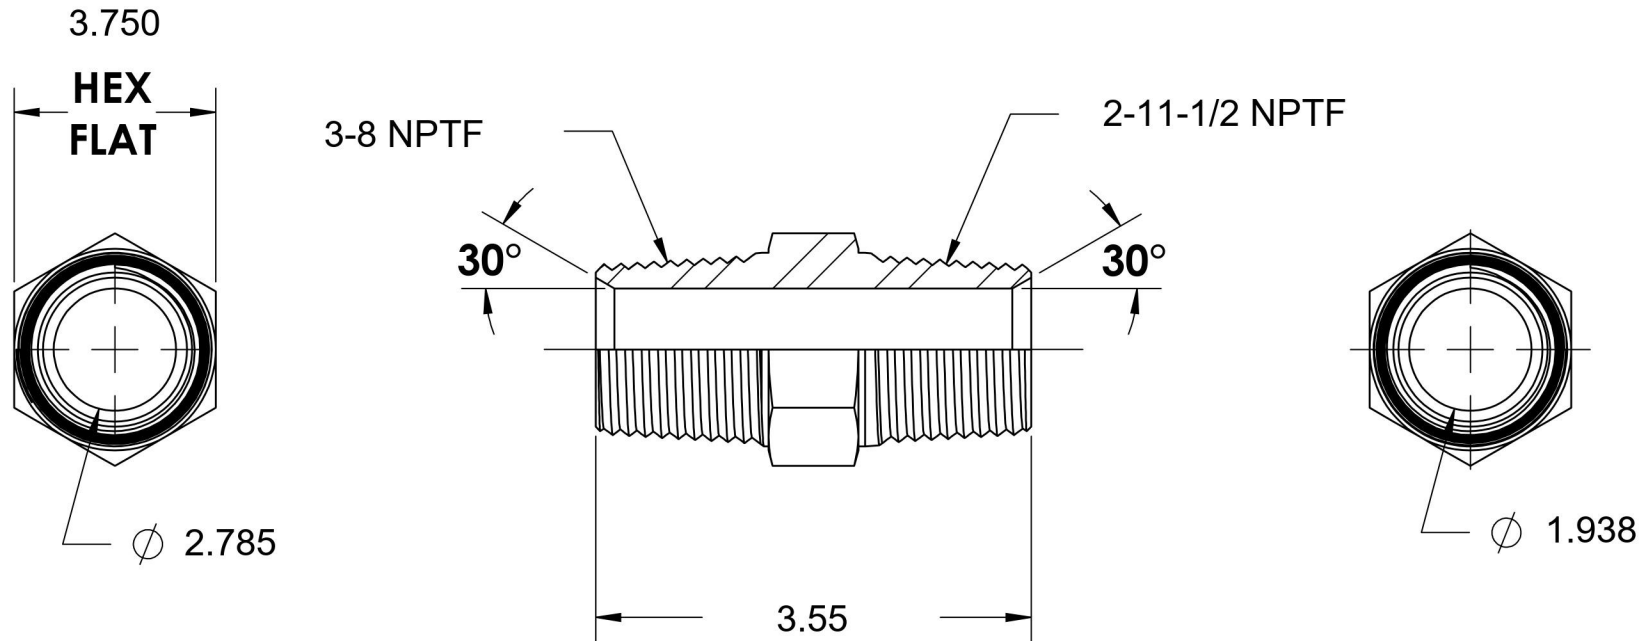

5404-48-32

Steel, SAE J514 Pipe Nipple, 3" Male NPTF 30° x 2" Male NPTF 30°

6701 Cochran Road
Solon, Ohio 44139
Phone: (440) 248-1880
Toll Free: 1-888-331-1523

Temperature Rating -65°F to 500°F	Material C1045/12L14 Steel	Industry Standards SAE J514 , SAE J476 ASTM B633	Series 5404
Pressure Rating Not Available	Finish Trivalent Zinc		Series Description SAE J514 Pipe Nipple