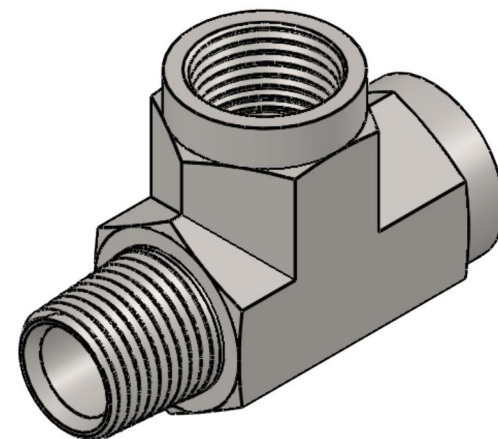

5602-08-08-08-SS

Stainless Steel, SAE J514 Pipe Male Run Tee, 1/2" Male NPTF 30° x 1/2" Female NPTF

6701 Cochran Road
Solon, Ohio 44139
Phone: (440) 248-1880
Toll Free: 1-888-331-1523

Temperature Rating -425°F to 1200°F	Material 316/316L Stainless Steel	Industry Standards SAE J514, SAE J476	Series 5602-SS
Pressure Rating 3000 psi	Finish Passivated		Series Description SAE J514 Pipe Male Run Tee