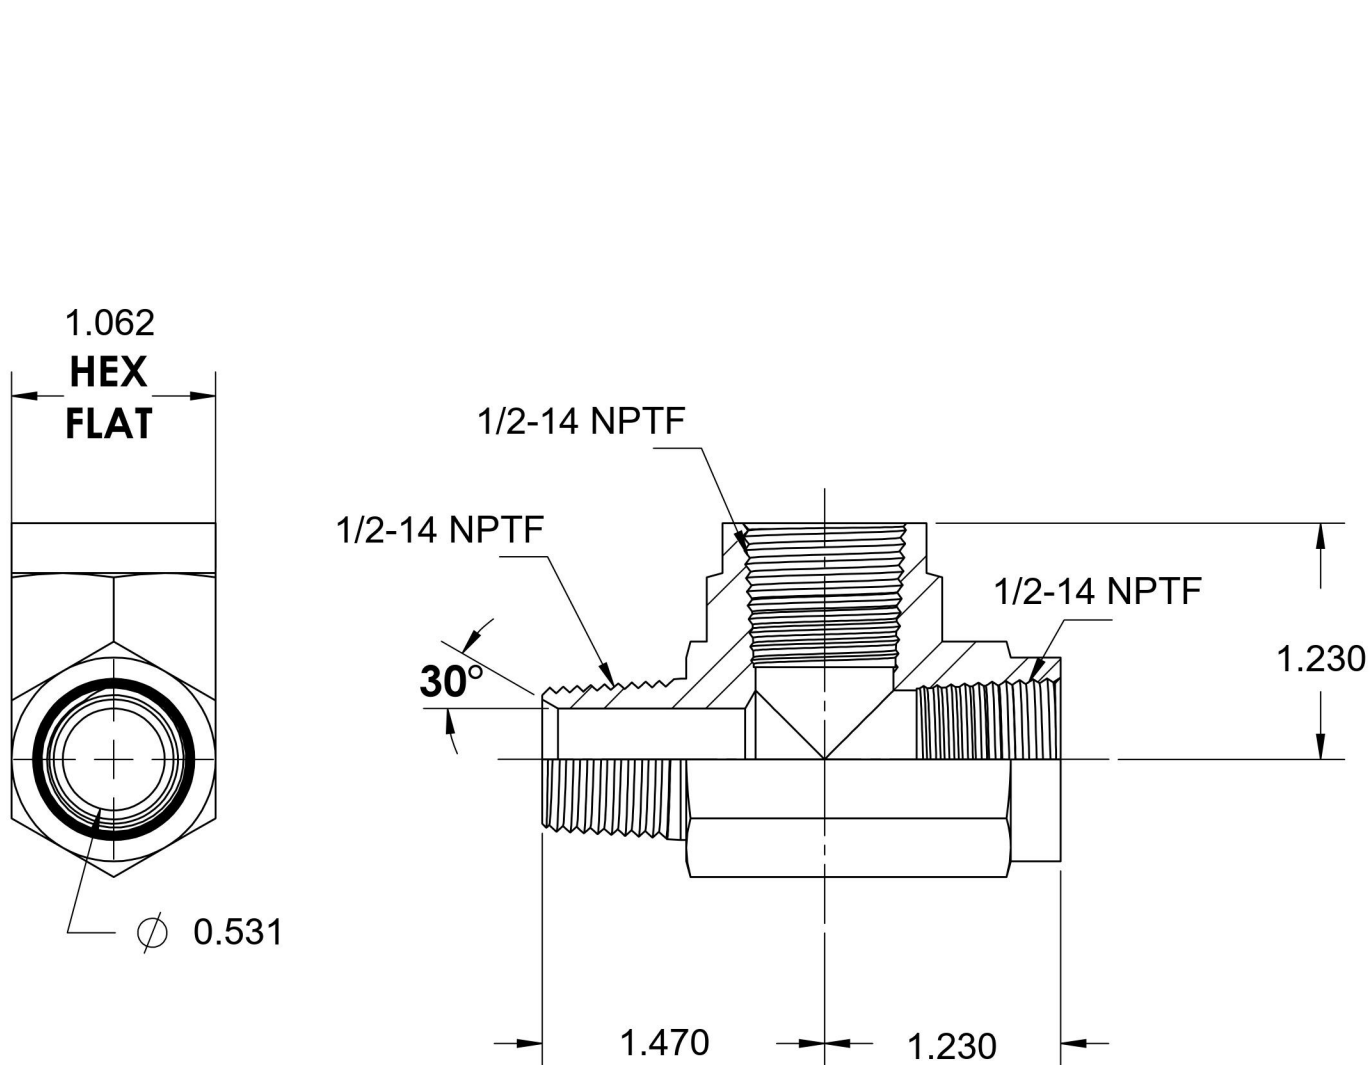

5602-08-08-08-SS

Stainless Steel, SAE J514 Pipe Male Run Tee, 1/2" Male NPTF 30° x 1/2" Female NPTF

6701 Cochran Road
Solon, Ohio 44139
Phone: (440) 248-1880
Toll Free: 1-888-331-1523

Temperature Rating -425°F to 1200°F	Material 316/316L Stainless Steel	Industry Standards SAE J514, SAE J476	Series 5602-SS
Pressure Rating 3000 psi	Finish Passivated		Series Description SAE J514 Pipe Male Run Tee