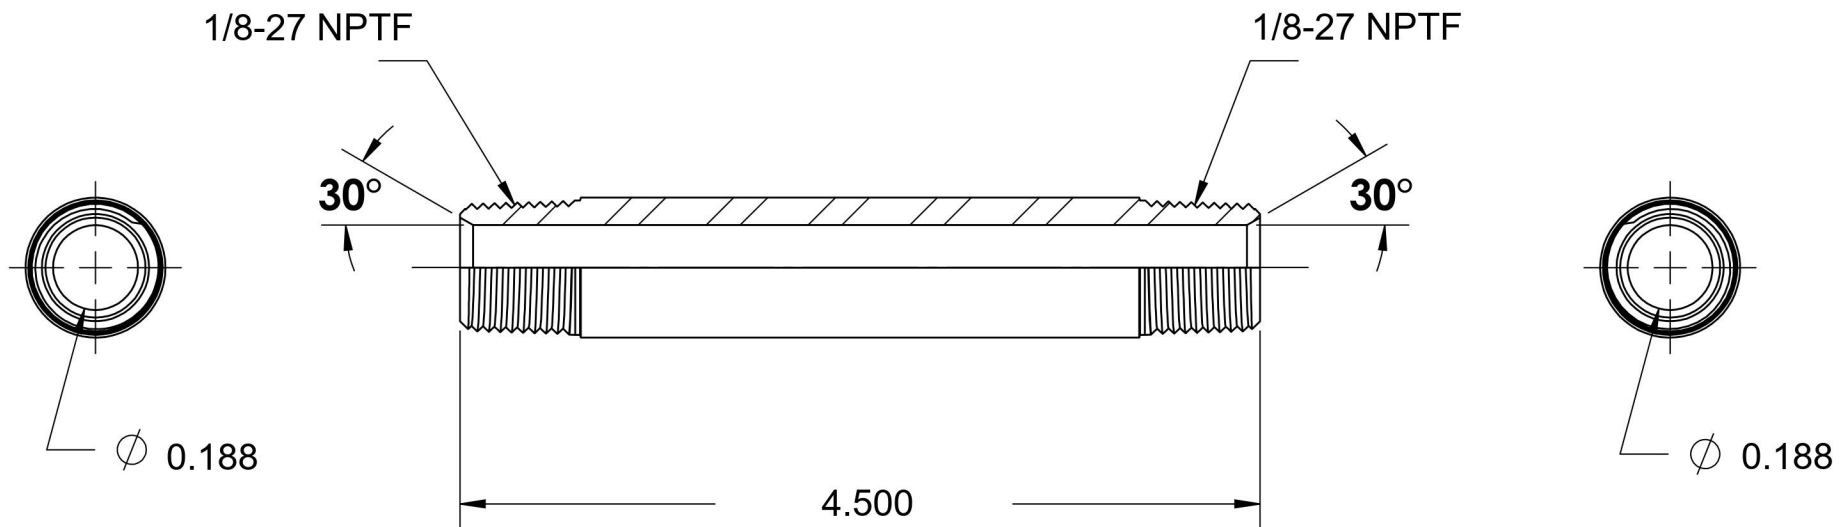

5404-N-02X4.500

Steel, SAE J514 Pipe Long Nipple, 1/8" Male NPTF 30° x 1/8" Male NPTF 30°

6701 Cochran Road
Solon, Ohio 44139
Phone: (440) 248-1880
Toll Free: 1-888-331-1523

Temperature Rating

-65°F to 500°F

Pressure Rating

6000 psi

Material

C1045/12L14 Steel

Finish

Trivalent Zinc

Industry Standards

SAE J514, SAE J476
ASTM B633

Series

5404-N

Series Description

SAE J514 Pipe Long Nipple