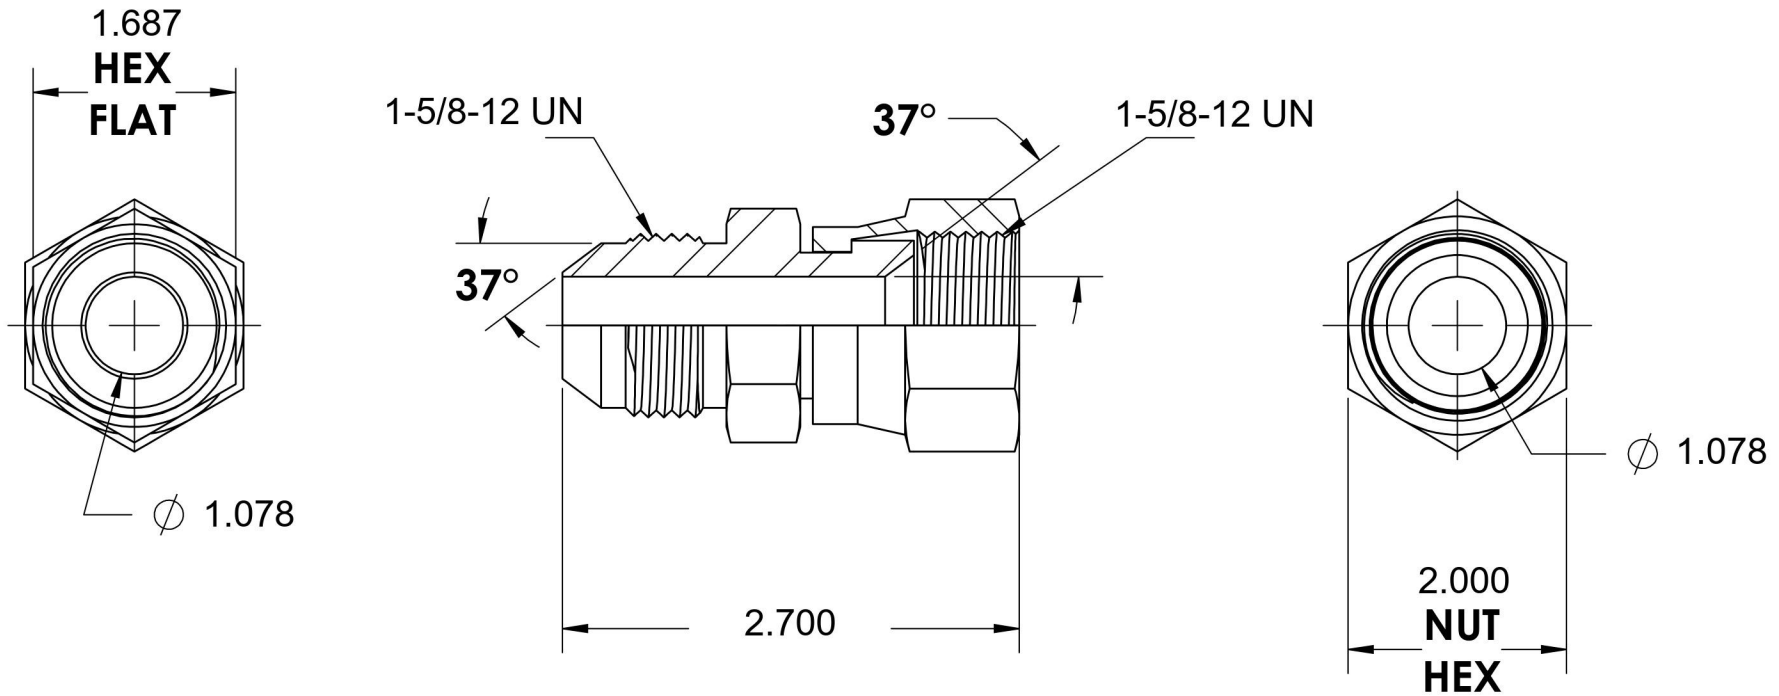

6504-20-20-SS

Stainless Steel, SAE J514 37° Flare Swivel Adapter, 1-1/4" Male JIC x 1-1/4" Female JIC Swivel

6701 Cochran Road
Solon, Ohio 44139
Phone: (440) 248-1880
Toll Free: 1-888-331-1523

Temperature Rating

SAE J514

Series

6504-SS

Series Description

SAE J514 37° Flare Swivel Adapter