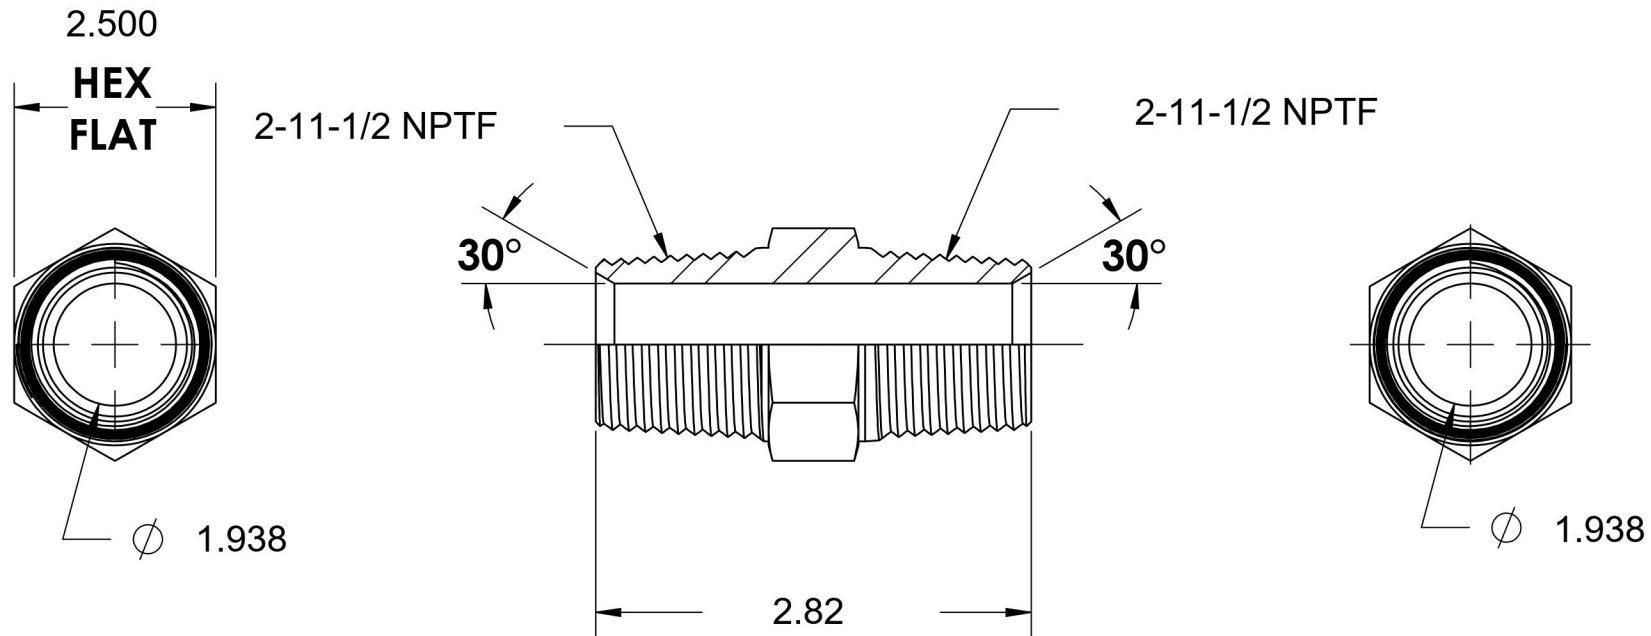

5404-32-32-SS

Stainless Steel, SAE J514 Pipe Nipple, 2" Male NPTF 30° x 2" Male NPTF 30°

6701 Cochran Road
Solon, Ohio 44139
Phone: (440) 248-1880
Toll Free: 1-888-331-1523

Temperature Rating -425°F to 1200°F	Material 316/316L Stainless Steel	Industry Standards SAE J514 , SAE J476	Series 5404-SS
Pressure Rating 2400 psi	Finish Passivated		Series Description SAE J514 Pipe Nipple