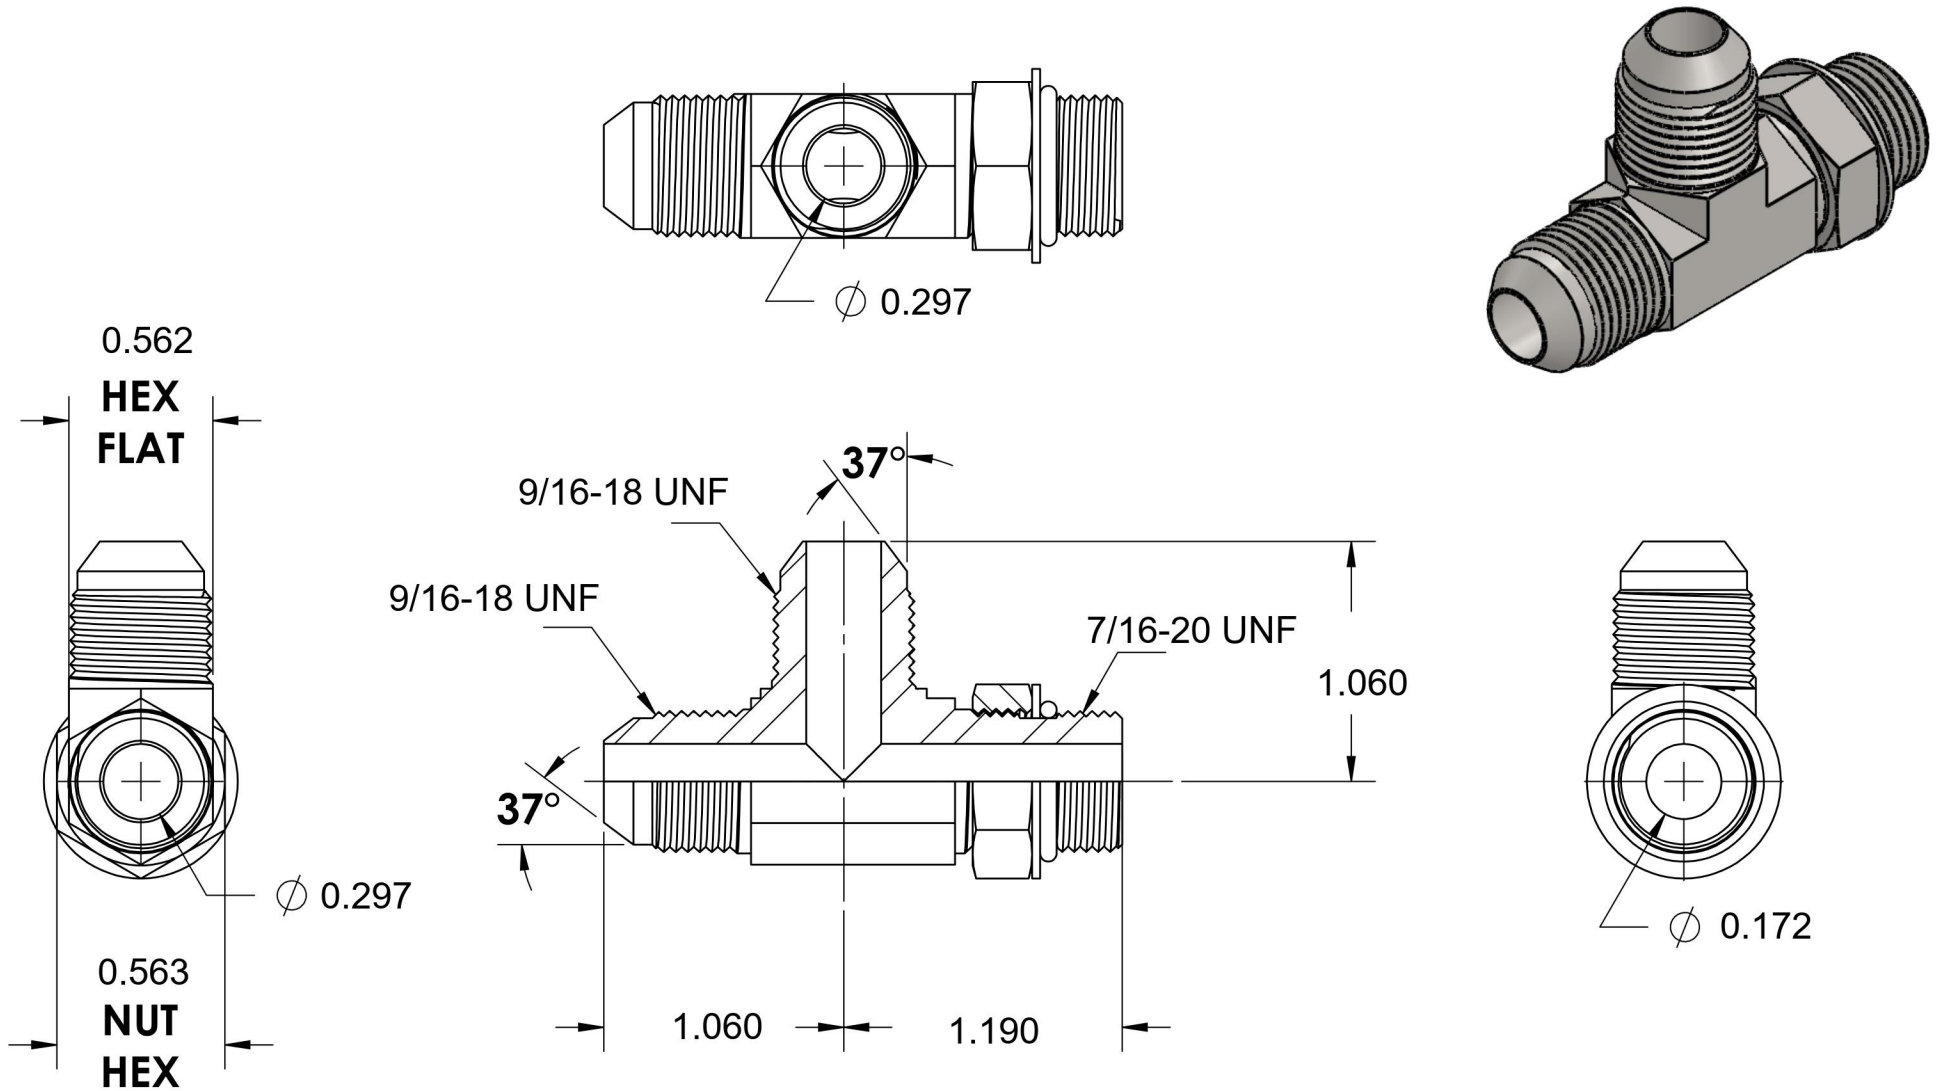

# 6804-06-04-06-NWO-SS

Stainless Steel, SAE J514 37° Flare Adjustable Port Run Tee, 3/8" Male JIC x 7/16-20 Male Adjustable ORB x 3/8" Male JIC

6701 Cochran Road  
Solon, Ohio 44139  
Phone: (440) 248-1880  
Toll Free: 1-888-331-1523

**Temperature Rating**

-40°F to 250°F

**Pressure Rating**

5400 psi

**Material**

316/316L Stainless Steel

**Finish**

Passivated

**Industry Standards**

SAE J514, SAE J1926-3  
SAE J515

**Series**

6804-NWO-SS

**Series Description**

SAE J514 37° Flare  
Adjustable Port Run Tee