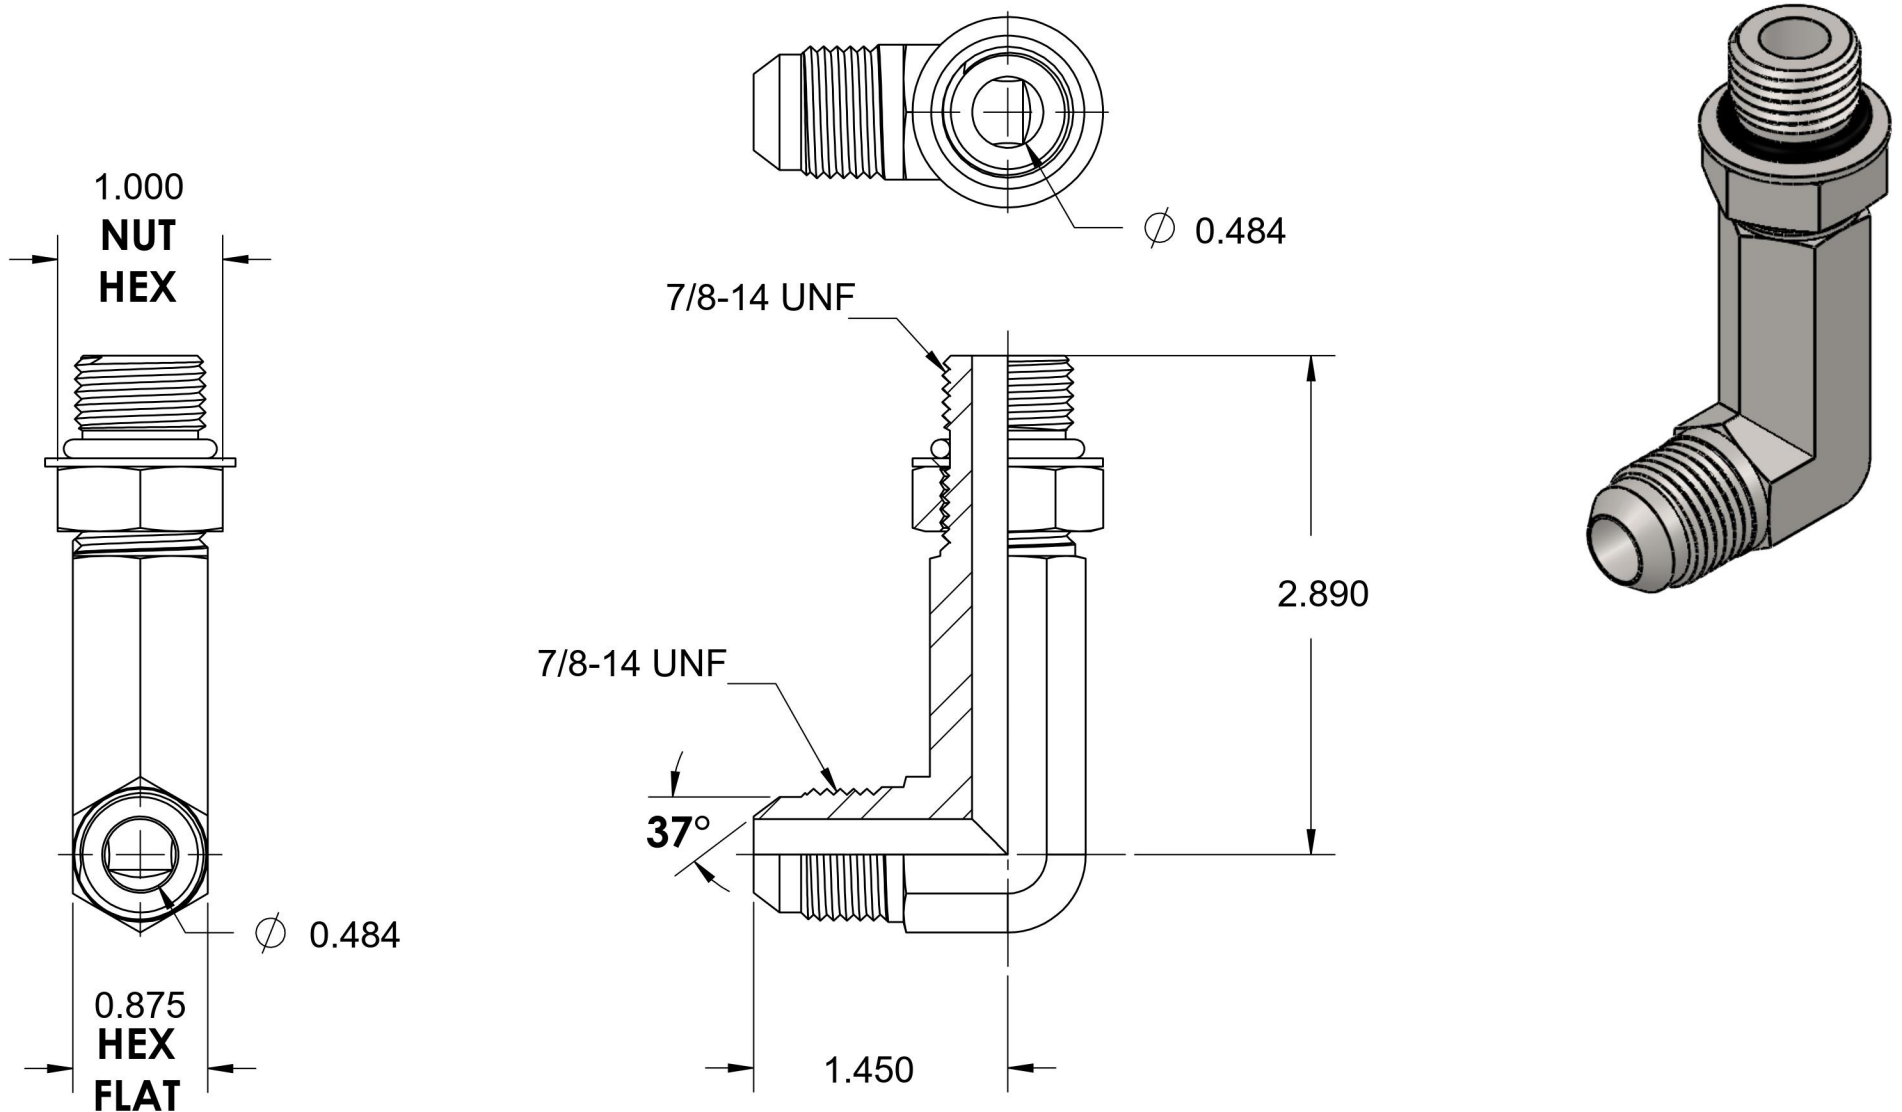

# 6801-LL-10-10-NWO-FG

Steel, SAE J514 37° Flare 90° Extra Long Adjustable Port Elbow, 5/8" Male JIC x 7/8-14 Male Adjustable ORB

6701 Cochran Road  
Solon, Ohio 44139  
Phone: (440) 248-1880  
Toll Free: 1-888-331-1523

<b>Temperature Rating</b>	<b>Material</b>	<b>Industry Standards</b>	<b>Series</b>
-40°F to 250°F	C1045 Steel	SAE J1453, SAE J1926-3 SAE J515, ASTM B633	<b>6801-LL-NWO-FG</b>
<b>Pressure Rating</b>	<b>Finish</b>		<b>Series Description</b>
5000 psi	Trivalent Zinc		SAE J514 37° Flare 90° Extra Long Adjustable Port Elbow