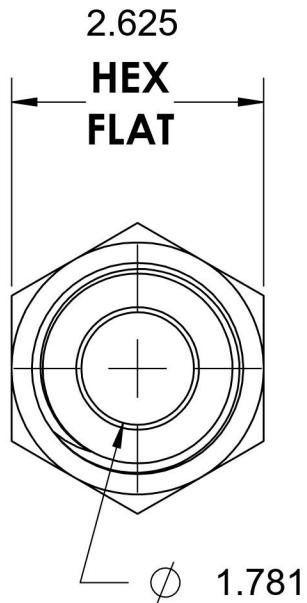

# 2404-32-20-SS

Stainless Steel, SAE J514 37° Flare Male Connector, 2" Male JIC x 1-1/4" Male NPTF 30°

6701 Cochran Road  
Solon, Ohio 44139  
Phone: (440) 248-1880  
Toll Free: 1-888-331-1523

|   |   |  |  |
|---|---|--|--|
| <b>Temperature Rating</b><br>-425°F to 1200°F | <b>Material</b><br>316/316L Stainless Steel | <b>Industry Standards</b><br>SAE J514 , SAE J476 | <b>Series</b><br>2404-SS                                       |
| <b>Pressure Rating</b><br>2000 psi            | <b>Finish</b><br>Passivated                 |  | <b>Series Description</b><br>SAE J514 37° Flare Male Connector |