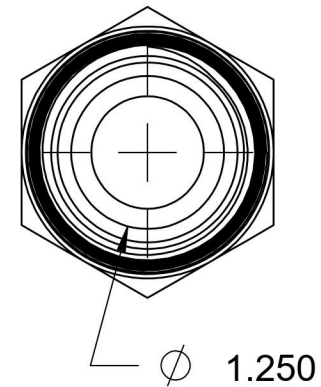

# 2404-32-20-SS

Stainless Steel, SAE J514 37° Flare Male Connector, 2" Male JIC x 1-1/4" Male NPTF 30°

6701 Cochran Road  
Solon, Ohio 44139  
Phone: (440) 248-1880  
Toll Free: 1-888-331-1523

|   |   |  |  |
|---|---|--|--|
| <b>Temperature Rating</b><br>-425°F to 1200°F | <b>Material</b><br>316/316L Stainless Steel | <b>Industry Standards</b><br>SAE J514 , SAE J476 | <b>Series</b><br>2404-SS                                       |
| <b>Pressure Rating</b><br>2000 psi            | <b>Finish</b><br>Passivated                 |  | <b>Series Description</b><br>SAE J514 37° Flare Male Connector |