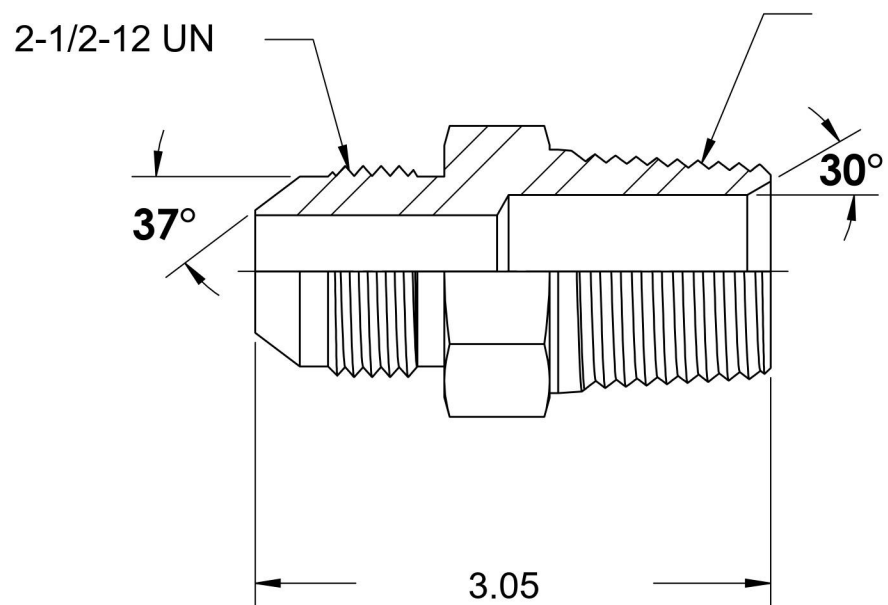

# 2404-32-20-SS

Stainless Steel, SAE J514 37° Flare Male Connector, 2" Male JIC x 1-1/4" Male NPTF 30°

6701 Cochran Road  
Solon, Ohio 44139  
Phone: (440) 248-1880  
Toll Free: 1-888-331-1523

|   |   |  |  |
|---|---|--|--|
| <b>Temperature Rating</b><br>-425°F to 1200°F | <b>Material</b><br>316/316L Stainless Steel | <b>Industry Standards</b><br>SAE J514 , SAE J476 | <b>Series</b><br>2404-SS                                       |
| <b>Pressure Rating</b><br>2000 psi            | <b>Finish</b><br>Passivated                 |  | <b>Series Description</b><br>SAE J514 37° Flare Male Connector |