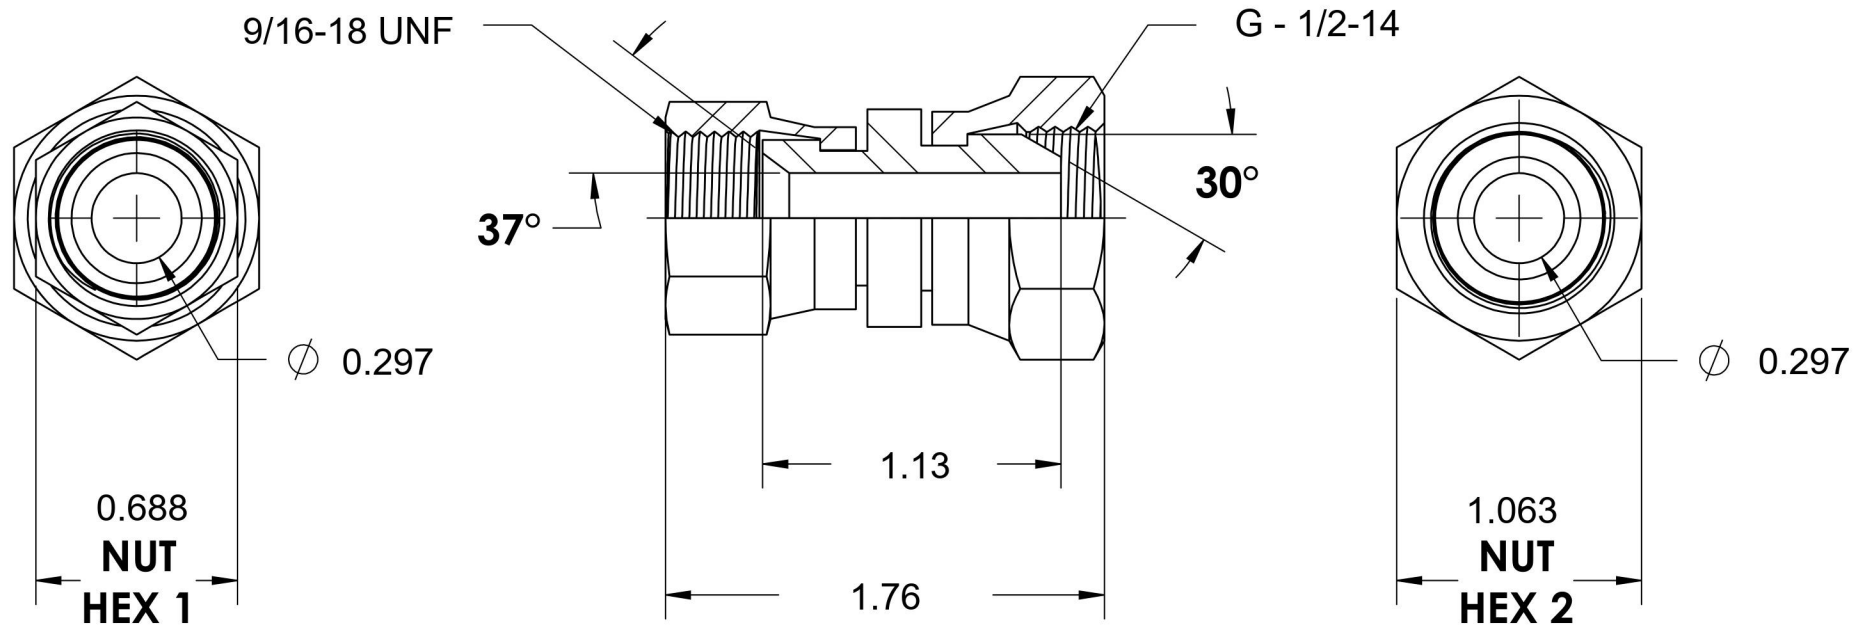

# 7023-06-08-SS

Stainless Steel, SAE J514 37° Flare Swivel BSPP Connector, 3/8" Female JIC Swivel x 1/2-14 Female BSPP Swivel

6701 Cochran Road  
Solon, Ohio 44139  
Phone: (440) 248-1880  
Toll Free: 1-888-331-1523

<b>Temperature Rating</b>	<b>Material</b>	<b>Industry Standards</b>	<b>Series</b>
-425°F to 1200°F	316/316L Stainless Steel	SAE J514, ISO 8434-6	7023-SS
<b>Pressure Rating</b>	<b>Finish</b>		<b>Series Description</b>
2900 psi	Passivated		SAE J514 37° Flare Swivel BSPP Connector