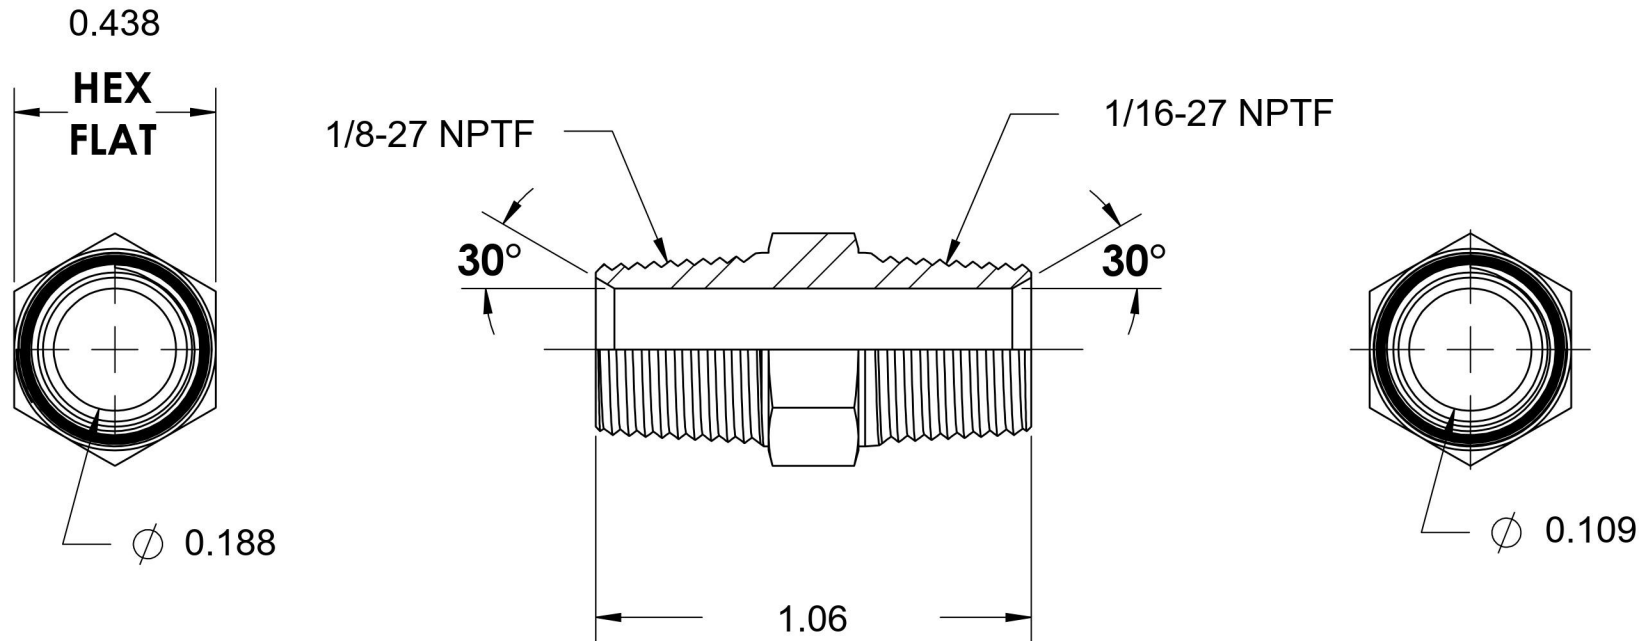

# 5404-02-01

Steel, SAE J514 Pipe Nipple, 1/8" Male NPTF 30° x 1/16" Male NPTF 30°

6701 Cochran Road  
Solon, Ohio 44139  
Phone: (440) 248-1880  
Toll Free: 1-888-331-1523

**Temperature Rating**

-65°F to 500°F

**Pressure Rating**

6000 psi

**Material**

C1045/12L14 Steel

**Finish**

Trivalent Zinc

**Industry Standards**

SAE J514 , SAE J476

ASTM B633

**Series**

5404

**Series Description**

SAE J514 Pipe Nipple