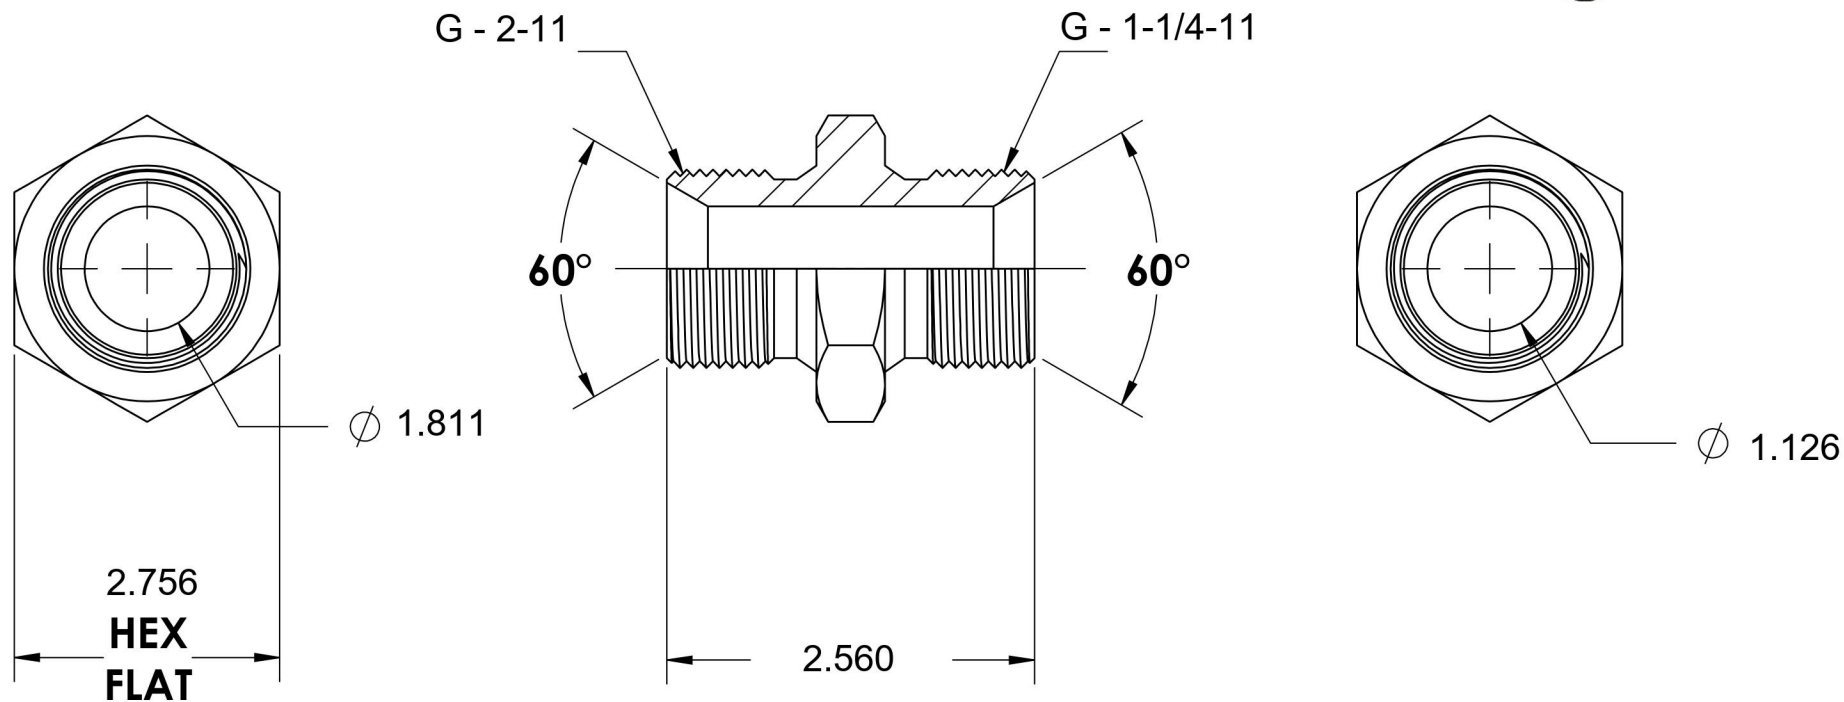

# 9022-32-20

Steel, ISO 1179 BSPP Port/Line Union, 2-11 Male BSPP 60° Line/Port x 1-1/4-11 Male BSPP 60° Line/Port

6701 Cochran Road  
Solon, Ohio 44139  
Phone: (440) 248-1880  
Toll Free: 1-888-331-1523

<b>Temperature Rating</b>	<b>Material</b>	<b>Industry Standards</b>	<b>Series</b>
-65°F to 500°F	C1045/12L14 Steel	ISO 1179, ISO 8434-6 ASTM B633	9022
<b>Pressure Rating</b>	<b>Finish</b>		<b>Series Description</b>
1000 psi	Trivalent Zinc		ISO 1179 BSPP Port/Line Union