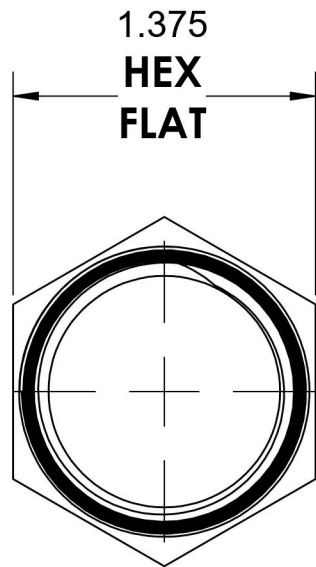

# 5406-P-16-SS

Stainless Steel, SAE J531 Pipe Hex Head Plug, 1" Male NPTF

6701 Cochran Road  
Solon, Ohio 44139  
Phone: (440) 248-1880  
Toll Free: 1-888-331-1523

<b>Temperature Rating</b>	<b>Material</b>	<b>Industry Standards</b>	<b>Series</b>
-425°F to 1200°F	316/316L Stainless Steel	SAE J531, SAE J476	5406-P-SS
<b>Pressure Rating</b>	<b>Finish</b>		<b>Series Description</b>
5400 psi	Passivated		SAE J531 Pipe Hex Head Plug