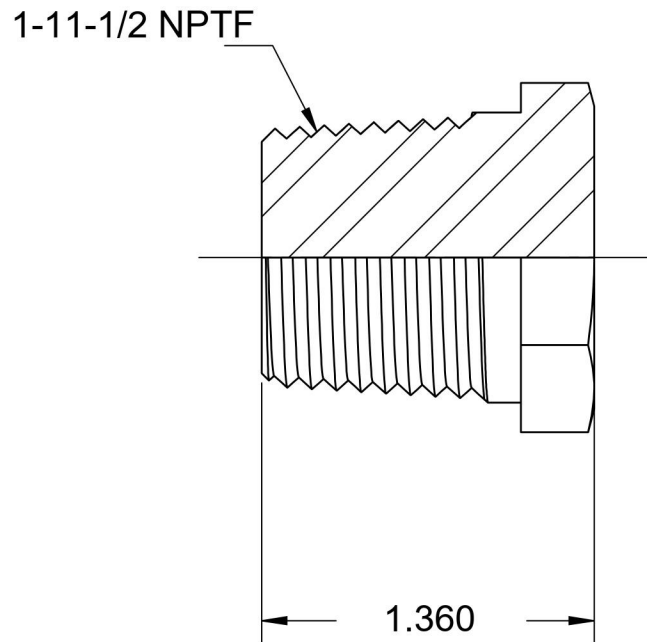

# 5406-P-16-SS

Stainless Steel, SAE J531 Pipe Hex Head Plug, 1" Male NPTF

6701 Cochran Road  
Solon, Ohio 44139  
Phone: (440) 248-1880  
Toll Free: 1-888-331-1523

<b>Temperature Rating</b>	<b>Material</b>	<b>Industry Standards</b>	<b>Series</b>
-425°F to 1200°F	316/316L Stainless Steel	SAE J531, SAE J476	5406-P-SS
<b>Pressure Rating</b>	<b>Finish</b>		<b>Series Description</b>
5400 psi	Passivated		SAE J531 Pipe Hex Head Plug