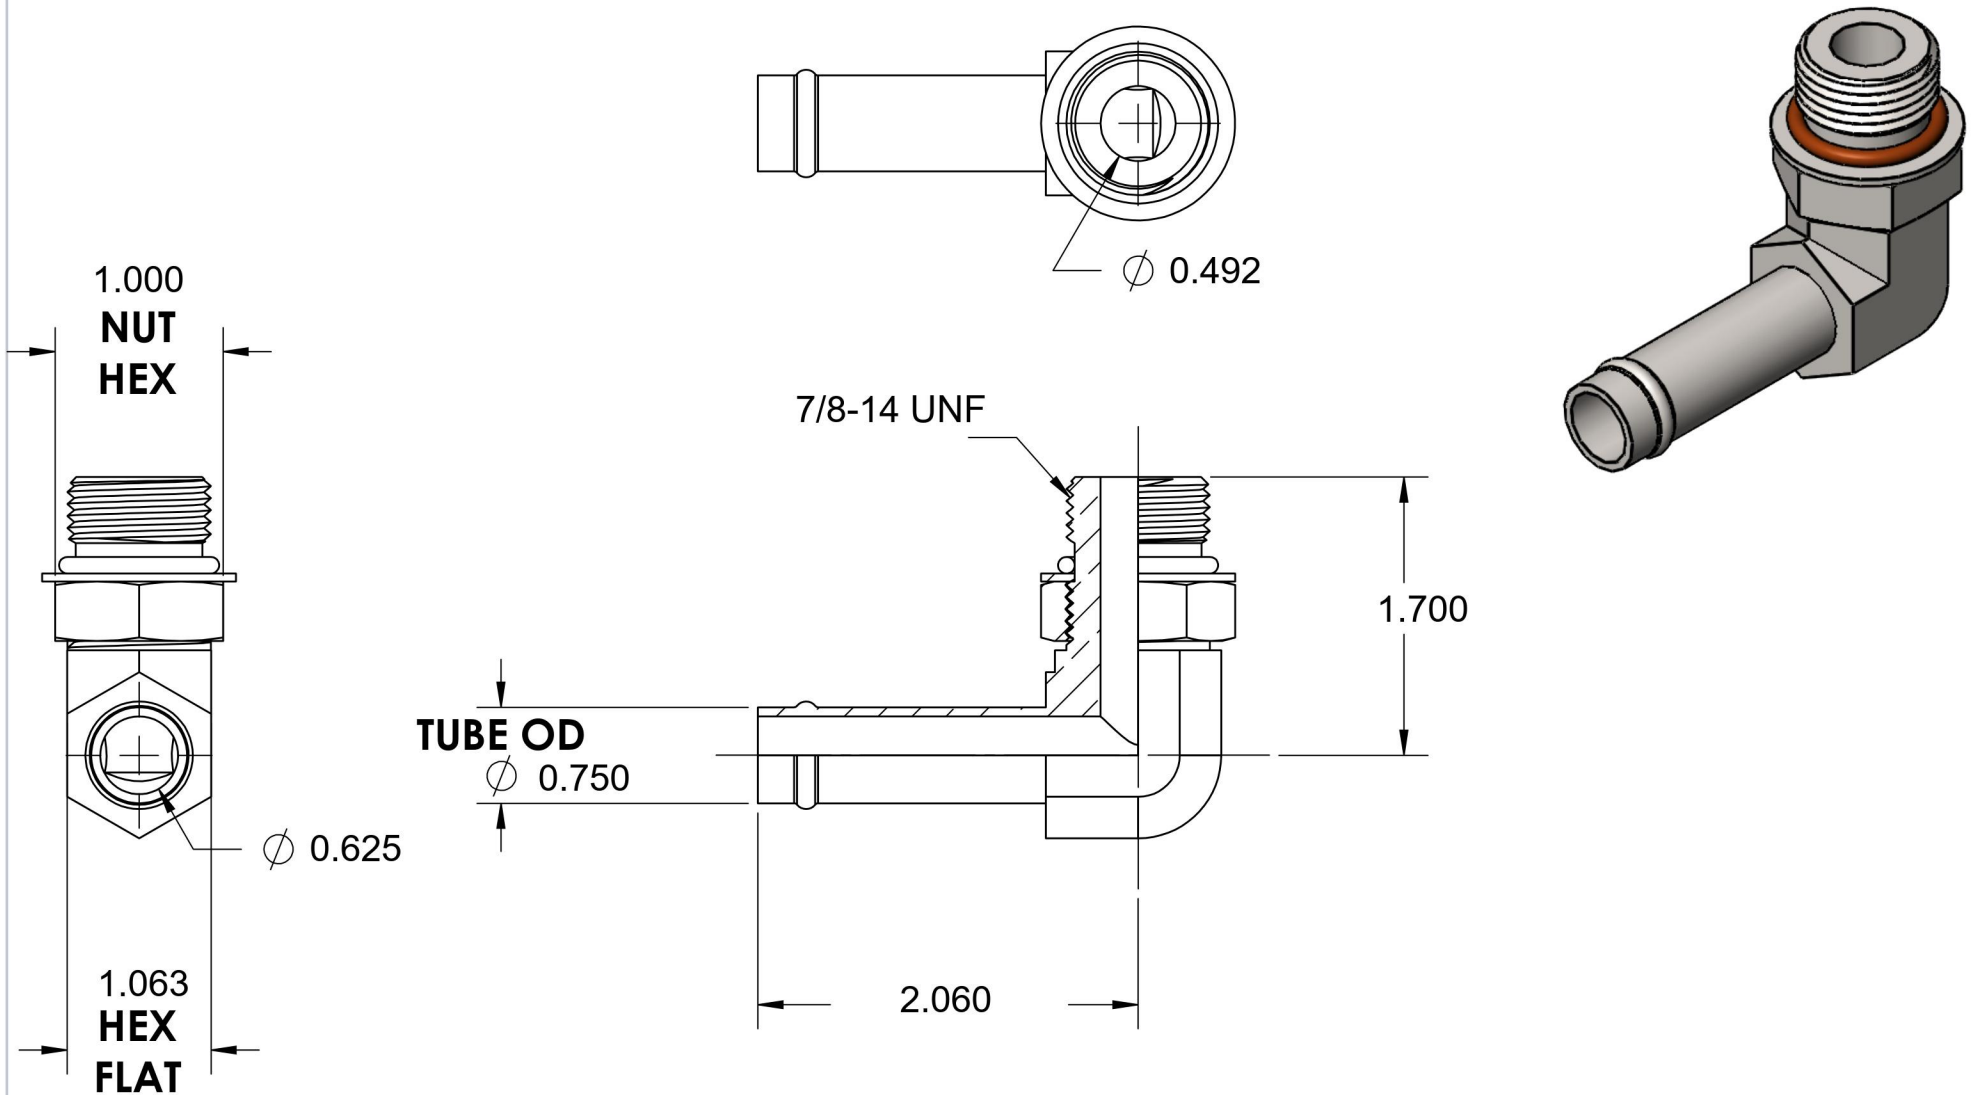

4601-12-10-NWO-FG-VITON

Steel, SAE J1231 Hose Bead 90° Adjustable Port Elbow, 3/4" Beaded Hose Barb x 7/8-14 Male Adjustable ORB, FKM Seal

6701 Cochran Road
Solon, Ohio 44139
Phone: (440) 248-1880
Toll Free: 1-888-331-1523

Temperature Rating

-15°F to 400°F

Pressure Rating

150 psi

Material

C1045 Steel

Finish

Trivalent Zinc

Industry Standards

SAE J1231-2, SAE J1926-3
SAE J515, ASTM B633

Series

4601-NWO-FG-VITON

Series Description

SAE J1231 Hose Bead
90° Adjustable Port Elbow