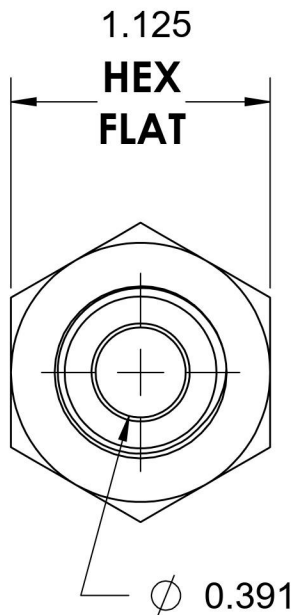

## Steel, SAE J514 Flared Tube Female Connector, 1/2" Male JIC x 1/2" Female NPTF

6701 Cochran Road  
Solon, Ohio 44139  
Phone: (440) 248-1880  
Toll Free: 1-888-331-1523

**Temperature Rating**

-65°F to 500°F

**Series**

2405

**Series Description**

SAE J514 Flared Tube  
Female Connector