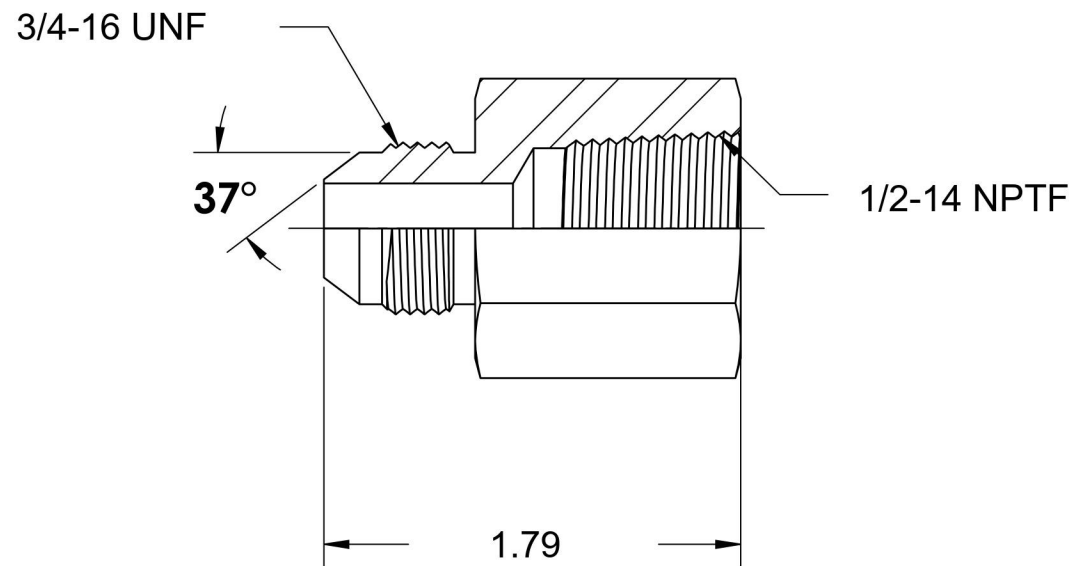

## Steel, SAE J514 Flared Tube Female Connector, 1/2" Male JIC x 1/2" Female NPTF

6701 Cochran Road  
Solon, Ohio 44139  
Phone: (440) 248-1880  
Toll Free: 1-888-331-1523

**Temperature Rating**

-65°F to 500°F

**Series**

2405

**Series Description**

SAE J514 Flared Tube  
Female Connector