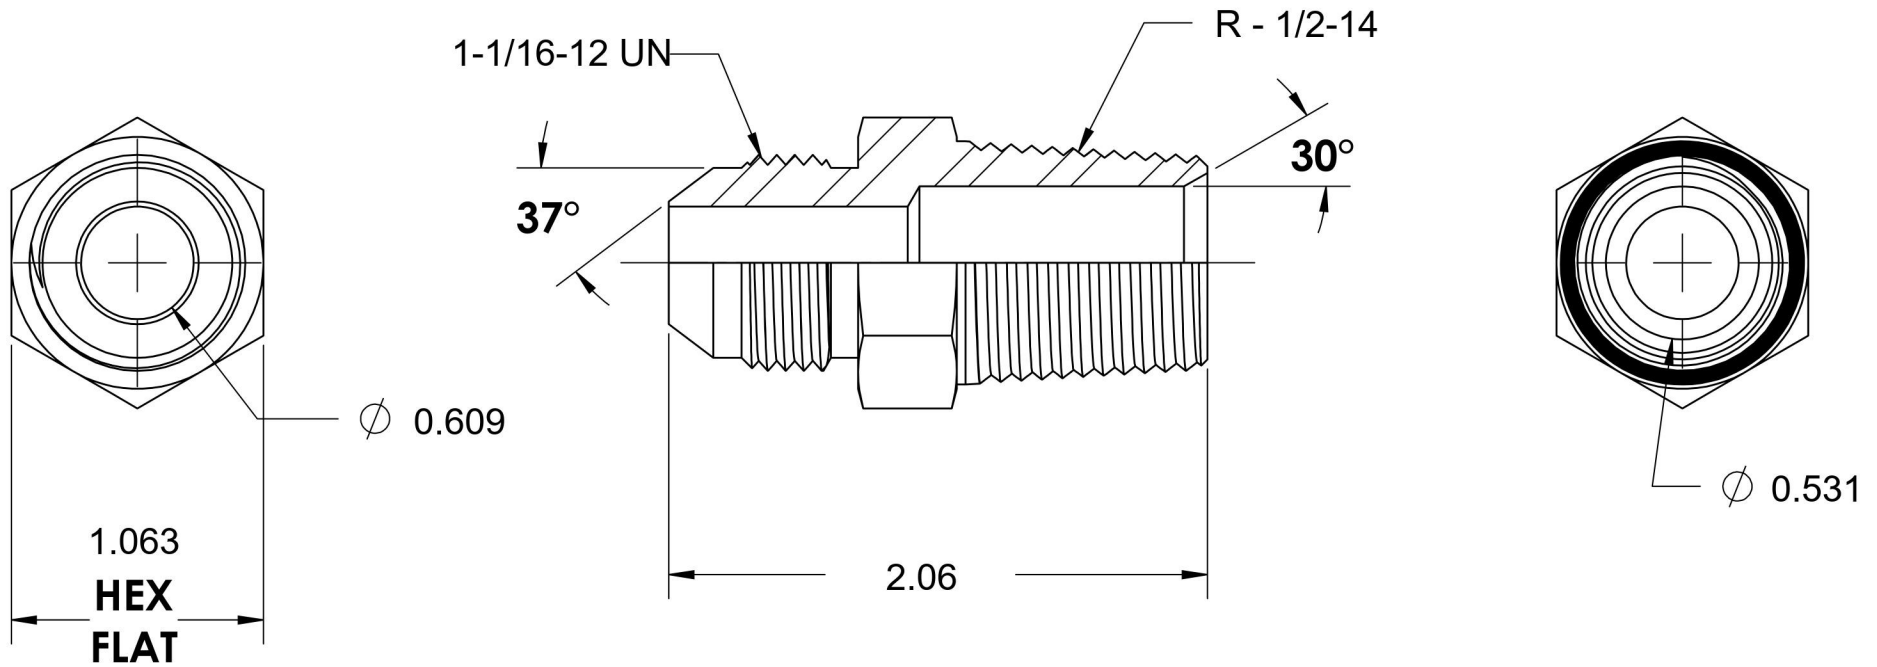

# 7000-12-08-SS

Stainless Steel, SAE J514 37° Flare Male BSPT Connector, 3/4" Male JIC x 1/2" Male BSPT 30°

6701 Cochran Road  
Solon, Ohio 44139  
Phone: (440) 248-1880  
Toll Free: 1-888-331-1523

|                           |                          |                           |  |
|---------------------------|--------------------------|---------------------------|--|
| <b>Temperature Rating</b> | <b>Material</b>          | <b>Industry Standards</b> | <b>Series</b>                          |
| -425°F to 1200°F          | 316/316L Stainless Steel | SAE J514, ISO 7-1         | 7000-SS                                |
| <b>Pressure Rating</b>    | <b>Finish</b>            |                           | <b>Series Description</b>              |
| 4500 psi                  | Passivated               |                           | SAE J514 37° Flare Male BSPT Connector |