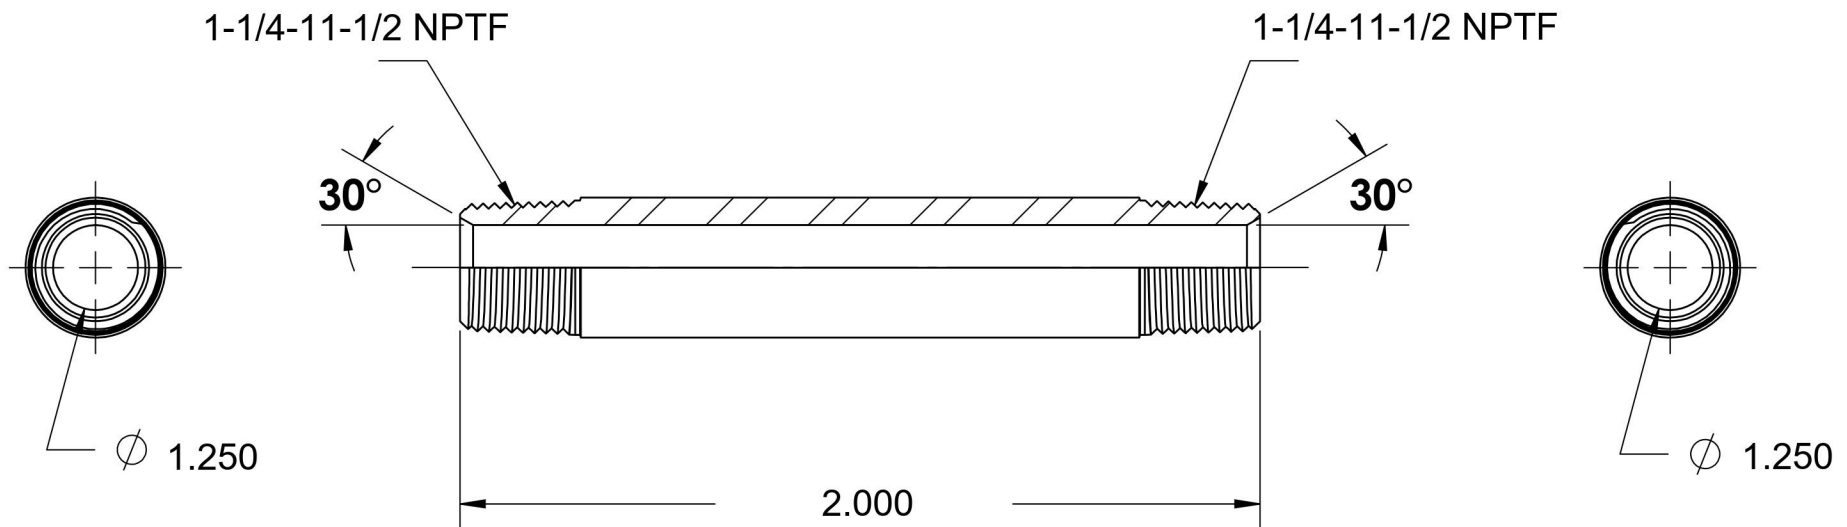

# 5404-N-20X2.000

Steel, SAE J514 Pipe Long Nipple, 1-1/4" Male NPTF 30° x 1-1/4" Male NPTF 30°

6701 Cochran Road  
Solon, Ohio 44139  
Phone: (440) 248-1880  
Toll Free: 1-888-331-1523