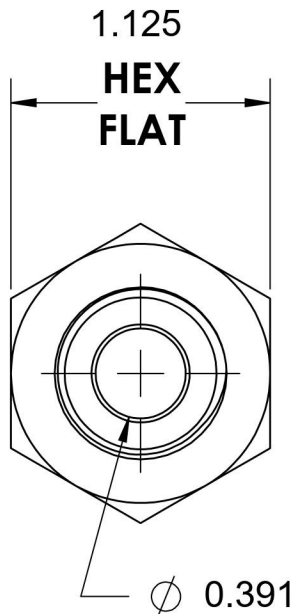

2405-08-08-SS

Stainless Steel, SAE J514 Flared Tube Female Connector, 1/2" Male JIC x 1/2" Female NPTF

3/4-16 UNF

1/2-14 NPTF

6701 Cochran Road
Solon, Ohio 44139
Phone: (440) 248-1880
Toll Free: 1-888-331-1523