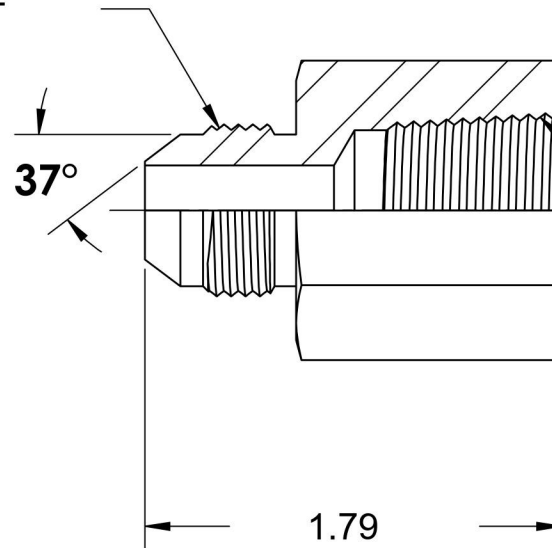

2405-08-08-SS

Stainless Steel, SAE J514 Flared Tube Female Connector, 1/2" Male JIC x 1/2" Female NPTF

3/4-16 UNF

1/2-14 NPTF

6701 Cochran Road
Solon, Ohio 44139
Phone: (440) 248-1880
Toll Free: 1-888-331-1523

Temperature Rating

-425°F to 1200°F

Material

316/316L Stainless Steel

Industry Standards

SAE J514 , SAE J476

Series

2405-SS

Pressure Rating

5000 psi

Finish

Passivated

Series Description

SAE J514 Flared Tube
Female Connector