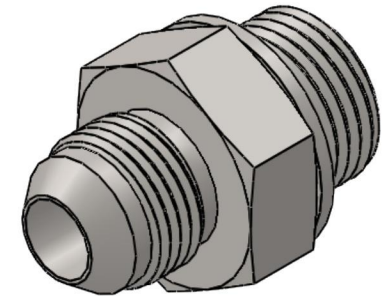

# 7012-08-04-SS

Stainless Steel, SAE J514 37° Flare Male BSPP Type (G) Port Connector, 1/2" Male JIC x 1/4-19 Male BSPP ORR

6701 Cochran Road  
Solon, Ohio 44139  
Phone: (440) 248-1880  
Toll Free: 1-888-331-1523

**Temperature Rating**

-40°F to 250°F

**Pressure Rating**

5000 psi

**Material**

316/316L Stainless Steel

**Finish**

Passivated

**Industry Standards**

SAE J514, ISO 1179

**Series**

7012-ORR-SS

**Series Description**

SAE J514 37° Flare Male  
BSPP Type (G) Port Connector