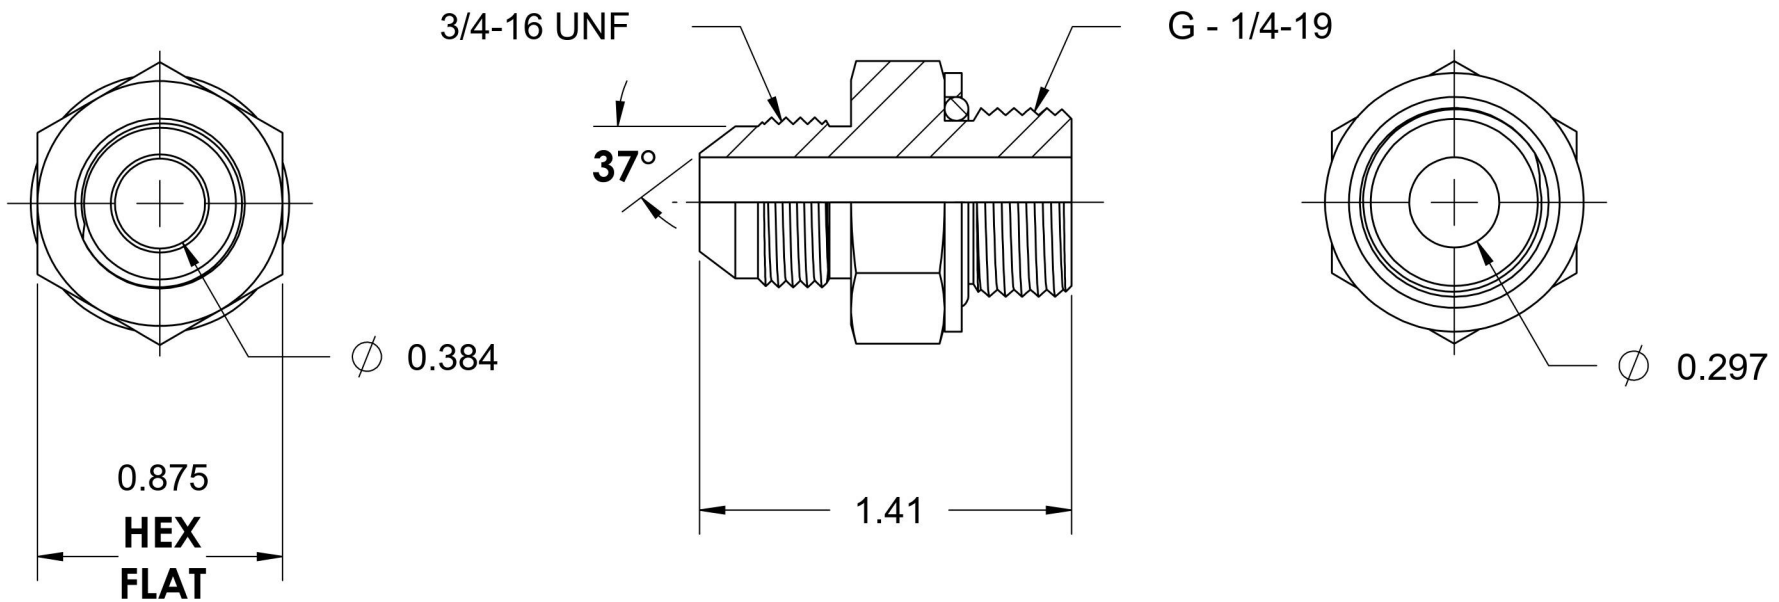

# 7012-08-04-SS

Stainless Steel, SAE J514 37° Flare Male BSPP Type (G) Port Connector, 1/2" Male JIC x 1/4-19 Male BSPP ORR

6701 Cochran Road  
Solon, Ohio 44139  
Phone: (440) 248-1880  
Toll Free: 1-888-331-1523

**Temperature Rating**

-40°F to 250°F

**Pressure Rating**

5000 psi

**Material**

316/316L Stainless Steel

**Finish**

Passivated

**Industry Standards**

SAE J514, ISO 1179

**Series**

7012-ORR-SS

**Series Description**

SAE J514 37° Flare Male  
BSPP Type (G) Port Connector