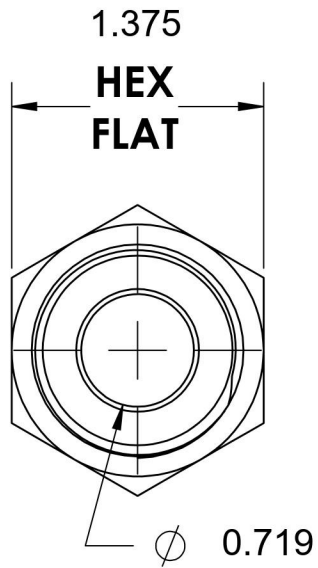

# 6400-14-14-O-SS

Stainless Steel, SAE J514 37° Flare Port Connector, 7/8" Male JIC x 1-3/16-12 Male ORB

6701 Cochran Road  
Solon, Ohio 44139  
Phone: (440) 248-1880  
Toll Free: 1-888-331-1523

<b>Temperature Rating</b>	<b>Material</b>	<b>Industry Standards</b>	<b>Series</b>
-40°F to 250°F	316/316L Stainless Steel	SAE J514, SAE J1926-3	6400-O-SS
<b>Pressure Rating</b>	<b>Finish</b>		<b>Series Description</b>
6000 psi	Passivated		SAE J514 37° Flare Port Connector