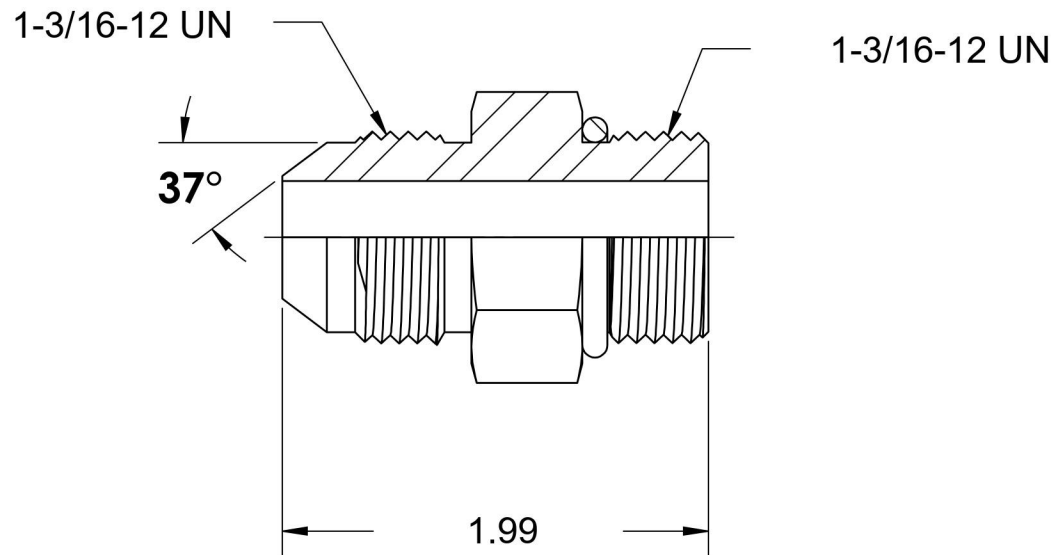

# 6400-14-14-O-SS

Stainless Steel, SAE J514 37° Flare Port Connector, 7/8" Male JIC x 1-3/16-12 Male ORB

6701 Cochran Road  
Solon, Ohio 44139  
Phone: (440) 248-1880  
Toll Free: 1-888-331-1523

<b>Temperature Rating</b>	<b>Material</b>	<b>Industry Standards</b>	<b>Series</b>
-40°F to 250°F	316/316L Stainless Steel	SAE J514, SAE J1926-3	6400-O-SS
<b>Pressure Rating</b>	<b>Finish</b>		<b>Series Description</b>
6000 psi	Passivated		SAE J514 37° Flare Port Connector