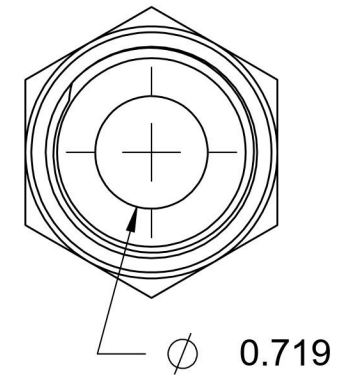

# 6400-14-14-O-SS

Stainless Steel, SAE J514 37° Flare Port Connector, 7/8" Male JIC x 1-3/16-12 Male ORB

6701 Cochran Road  
Solon, Ohio 44139  
Phone: (440) 248-1880  
Toll Free: 1-888-331-1523

<b>Temperature Rating</b>	<b>Material</b>	<b>Industry Standards</b>	<b>Series</b>
-40°F to 250°F	316/316L Stainless Steel	SAE J514, SAE J1926-3	6400-O-SS
<b>Pressure Rating</b>	<b>Finish</b>		<b>Series Description</b>
6000 psi	Passivated		SAE J514 37° Flare Port Connector