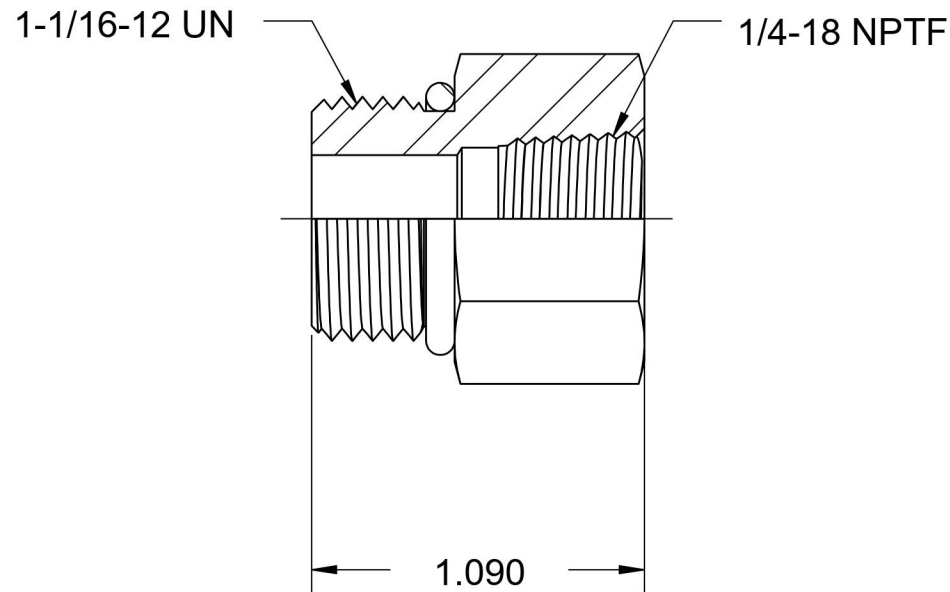

6405-12-04-O

Steel, SAE J1926 O-Ring Boss Female Adapter, 1-1/16-12 Male ORB x 1/4" Female NPTF

6701 Cochran Road
Solon, Ohio 44139
Phone: (440) 248-1880
Toll Free: 1-888-331-1523

Temperature Rating	Material	Industry Standards	Series
-40°F to 250°F	C1045 / 12L14 Steel	SAE J1926-3, SAE J476 SAE J515, ASTM B633	6405-O
Pressure Rating	Finish		Series Description
6000 psi	Trivalent Zinc		SAE J1926 O-Ring Boss Female Adapter