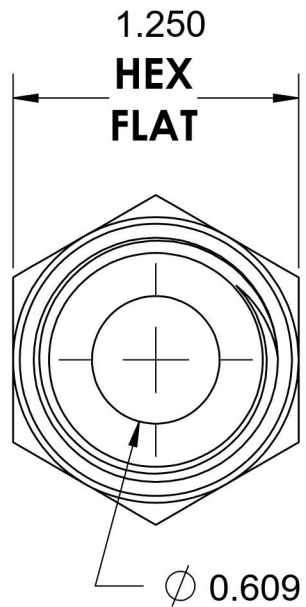

6405-12-04-O

Steel, SAE J1926 O-Ring Boss Female Adapter, 1-1/16-12 Male ORB x 1/4" Female NPTF

6701 Cochran Road
Solon, Ohio 44139
Phone: (440) 248-1880
Toll Free: 1-888-331-1523

Temperature Rating	Material	Industry Standards	Series
-40°F to 250°F	C1045 / 12L14 Steel	SAE J1926-3, SAE J476 SAE J515, ASTM B633	6405-O
Pressure Rating	Finish		Series Description
6000 psi	Trivalent Zinc		SAE J1926 O-Ring Boss Female Adapter