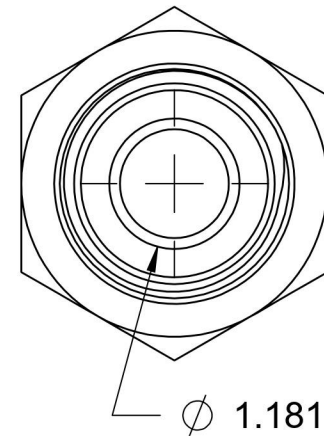

# 7002-24-20-SS

Stainless Steel, SAE J514 37° Flare Male BSPP Port/Line Connector, 1-1/2" Male JIC x 1-1/4-11 Male BSPP 60° Line/Port

6701 Cochran Road  
Solon, Ohio 44139  
Phone: (440) 248-1880  
Toll Free: 1-888-331-1523