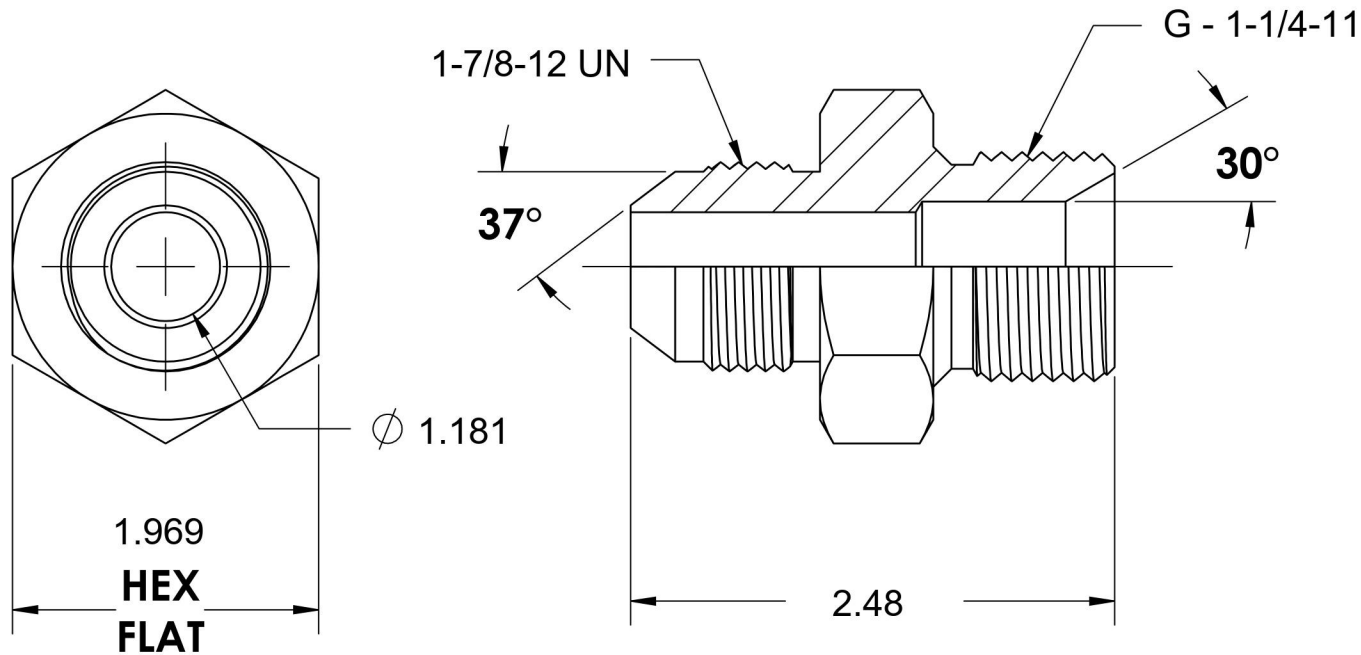

# 7002-24-20-SS

Stainless Steel, SAE J514 37° Flare Male BSPP Port/Line Connector, 1-1/2" Male JIC x 1-1/4-11 Male BSPP 60° Line/Port

6701 Cochran Road  
Solon, Ohio 44139  
Phone: (440) 248-1880  
Toll Free: 1-888-331-1523

<b>Temperature Rating</b>	<b>Material</b>	<b>Industry Standards</b>	<b>Series</b>
-425°F to 1200°F	316/316L Stainless Steel	SAE J514, ISO 1179	7002-SS
<b>Pressure Rating</b>	<b>Finish</b>	ISO 8434-6	<b>Series Description</b>
1500 psi	Passivated		SAE J514 37° Flare Male BSPP Port/Line Connector