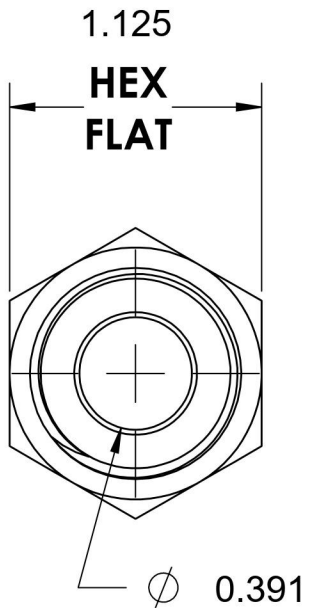

2404-08-12-B

Brass, SAE J514 37° Flare Male Connector, 1/2" Male JIC x 3/4" Male NPTF 30°

6701 Cochran Road
Solon, Ohio 44139
Phone: (440) 248-1880
Toll Free: 1-888-331-1523

Temperature Rating -325°F to 400°F	Material C360 Brass	Industry Standards SAE J514 , SAE J476	Series 2404-B
Pressure Rating 2600 psi	Finish Natural Finish		Series Description SAE J514 37° Flare Male Connector