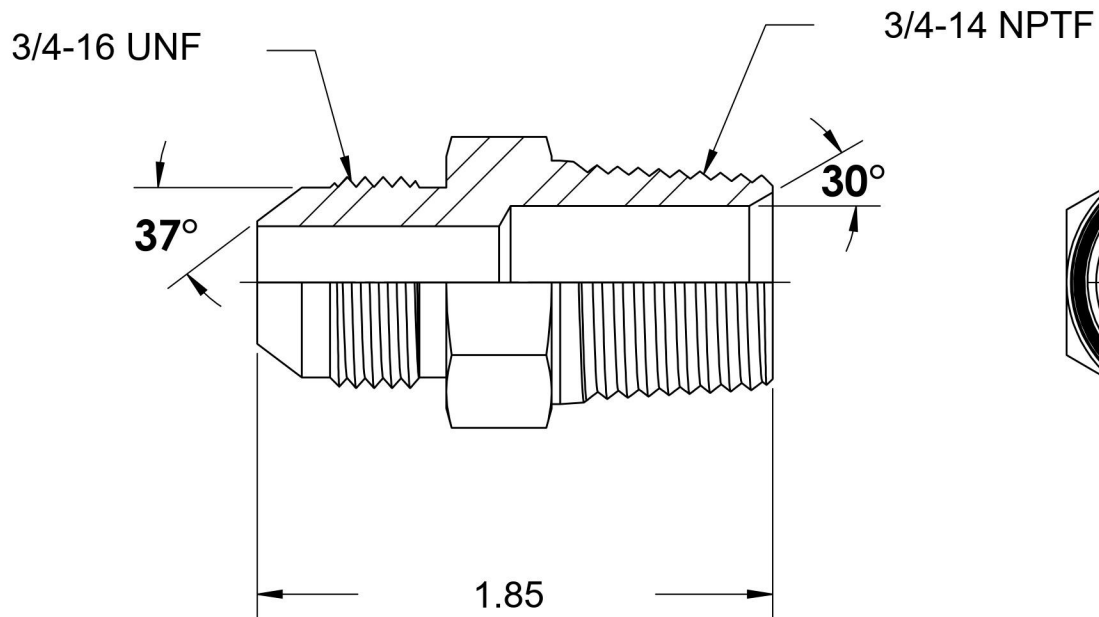

2404-08-12-B

Brass, SAE J514 37° Flare Male Connector, 1/2" Male JIC x 3/4" Male NPTF 30°

6701 Cochran Road
Solon, Ohio 44139
Phone: (440) 248-1880
Toll Free: 1-888-331-1523

Temperature Rating -325°F to 400°F	Material C360 Brass	Industry Standards SAE J514 , SAE J476	Series 2404-B
Pressure Rating 2600 psi	Finish Natural Finish		Series Description SAE J514 37° Flare Male Connector