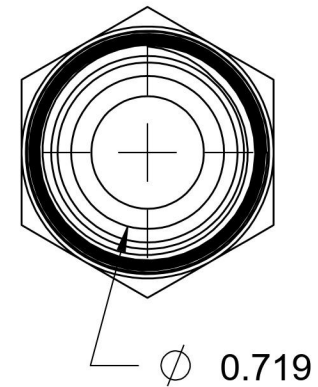

2404-08-12-B

Brass, SAE J514 37° Flare Male Connector, 1/2" Male JIC x 3/4" Male NPTF 30°

6701 Cochran Road
Solon, Ohio 44139
Phone: (440) 248-1880
Toll Free: 1-888-331-1523

Temperature Rating -325°F to 400°F	Material C360 Brass	Industry Standards SAE J514 , SAE J476	Series 2404-B
Pressure Rating 2600 psi	Finish Natural Finish		Series Description SAE J514 37° Flare Male Connector