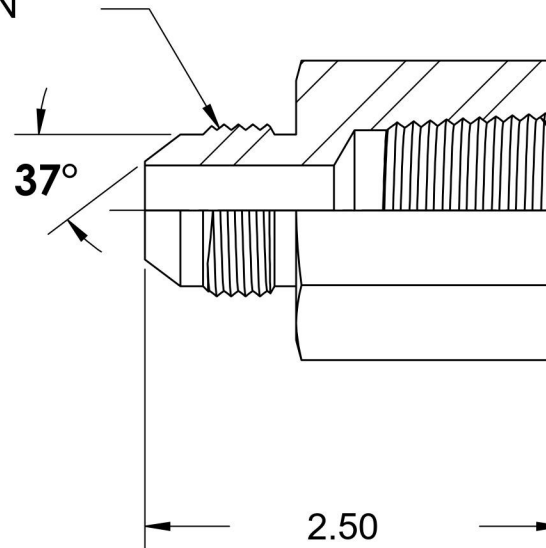

2405-20-24-SS

Stainless Steel, SAE J514 Flared Tube Female Connector, 1-1/4" Male JIC x 1-1/2" Female NPTF

1-5/8-12 UN

1-1/2-11-1/2 NPTF

6701 Cochran Road
Solon, Ohio 44139
Phone: (440) 248-1880
Toll Free: 1-888-331-1523

Temperature Rating

-425°F to 1200°F

Material

316/316L Stainless Steel

Industry Standards

SAE J514 , SAE J476

Series

2405-SS

Pressure Rating

2000 psi

Finish

Passivated

Series Description

SAE J514 Flared Tube
Female Connector