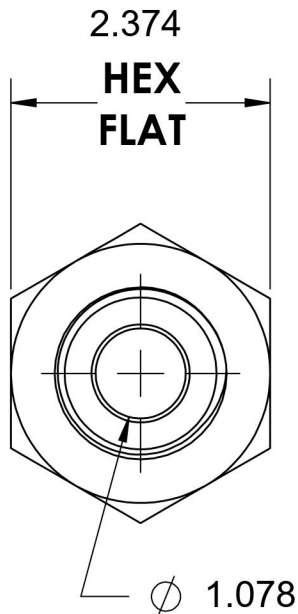

2405-20-24-SS

Stainless Steel, SAE J514 Flared Tube Female Connector, 1-1/4" Male JIC x 1-1/2" Female NPTF

1-5/8-12 UN

1-1/2-11-1/2 NPTF

6701 Cochran Road
Solon, Ohio 44139
Phone: (440) 248-1880
Toll Free: 1-888-331-1523