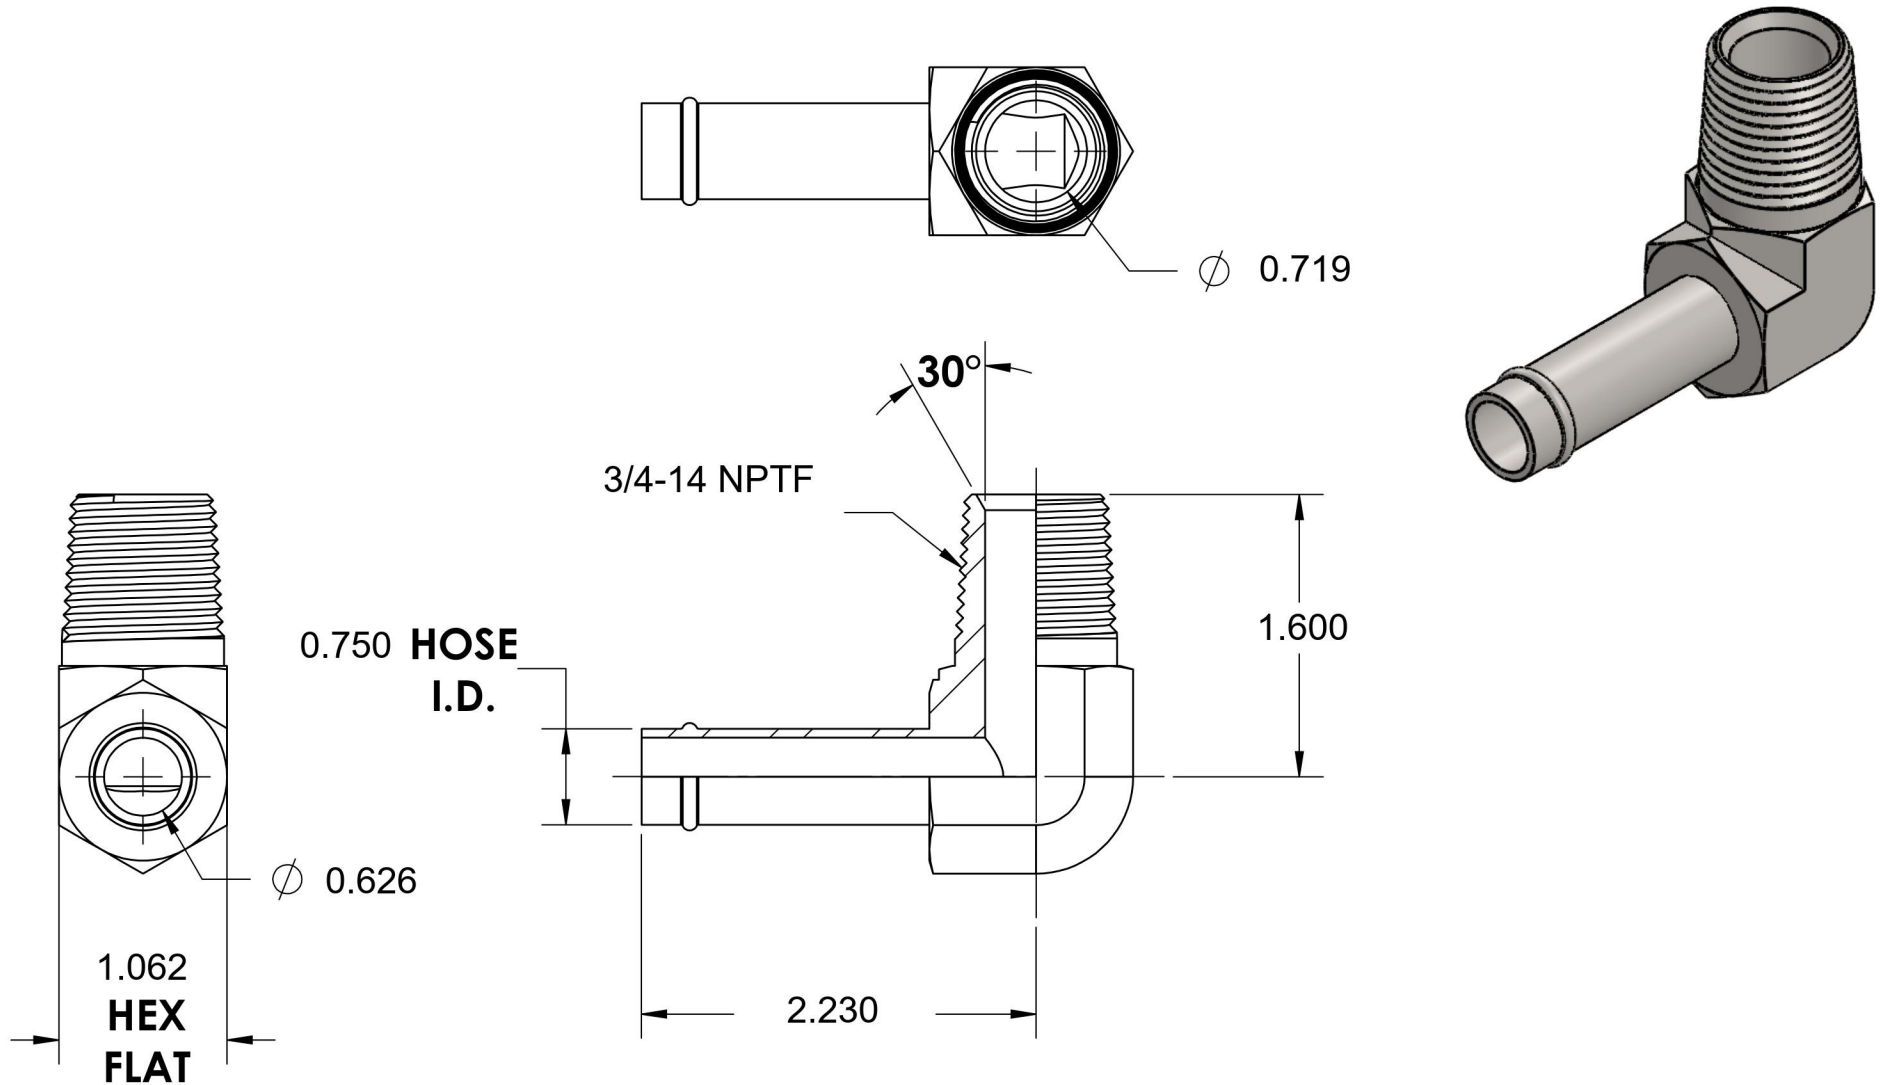

4501-12-12-SS

Stainless Steel, SAE J1231 Hose Bead 90° Male Elbow, 3/4" Beaded Hose Barb x 3/4" Male NPTF 30°

6701 Cochran Road
Solon, Ohio 44139
Phone: (440) 248-1880
Toll Free: 1-888-331-1523

Temperature Rating	Material	Industry Standards	Series
-425°F to 1200°F	316/316L Stainless Steel	SAE J1231, SAE J476	4501-SS
Pressure Rating	Finish		Series Description
150 psi	Passivated		SAE J1231 Hose Bead 90° Male Elbow