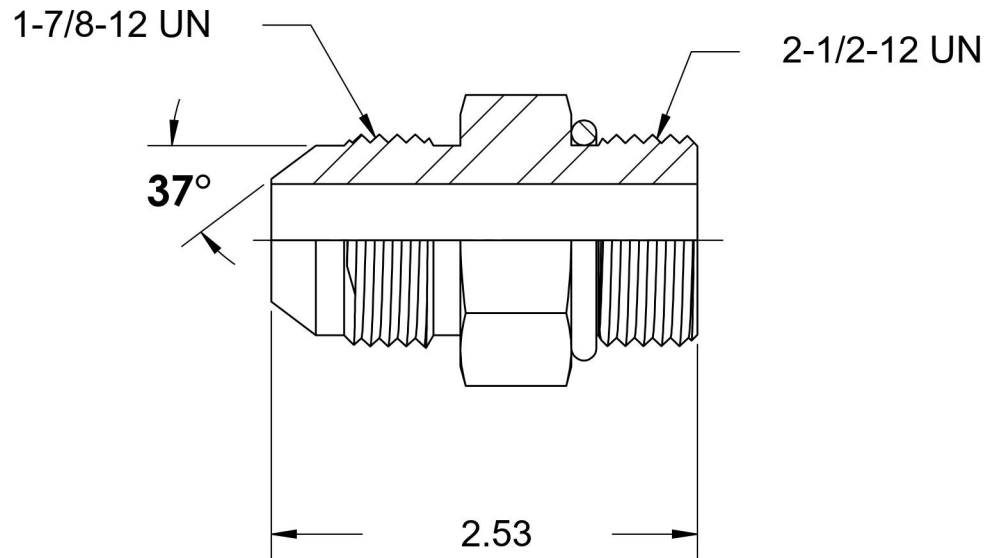

# 6400-24-32-O

Steel, SAE J514 37° Flare Port Connector, 1-1/2" Male JIC x 2-1/2-12 Male ORB

6701 Cochran Road  
Solon, Ohio 44139  
Phone: (440) 248-1880  
Toll Free: 1-888-331-1523

<b>Temperature Rating</b> -40°F to 250°F	<b>Material</b> C1045 / 12L14 Steel	<b>Industry Standards</b> SAE J514, SAE J1926-3 ASTM B633	<b>Series</b> 6400-O
<b>Pressure Rating</b> 2000 psi	<b>Finish</b> Trivalent Zinc		<b>Series Description</b> SAE J514 37° Flare Port Connector