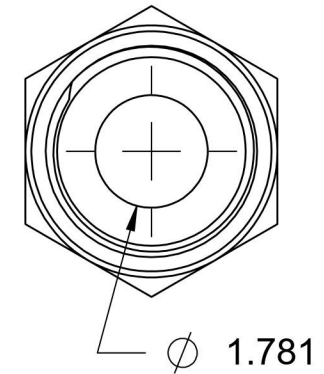

# 6400-24-32-O

Steel, SAE J514 37° Flare Port Connector, 1-1/2" Male JIC x 2-1/2-12 Male ORB

6701 Cochran Road  
Solon, Ohio 44139  
Phone: (440) 248-1880  
Toll Free: 1-888-331-1523

<b>Temperature Rating</b> -40°F to 250°F	<b>Material</b> C1045 / 12L14 Steel	<b>Industry Standards</b> SAE J514, SAE J1926-3 ASTM B633	<b>Series</b> 6400-O
<b>Pressure Rating</b> 2000 psi	<b>Finish</b> Trivalent Zinc		<b>Series Description</b> SAE J514 37° Flare Port Connector