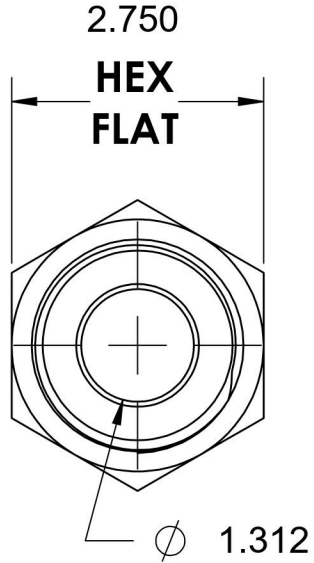

# 6400-24-32-O

Steel, SAE J514 37° Flare Port Connector, 1-1/2" Male JIC x 2-1/2-12 Male ORB

6701 Cochran Road  
Solon, Ohio 44139  
Phone: (440) 248-1880  
Toll Free: 1-888-331-1523

<b>Temperature Rating</b> -40°F to 250°F	<b>Material</b> C1045 / 12L14 Steel	<b>Industry Standards</b> SAE J514, SAE J1926-3 ASTM B633	<b>Series</b> 6400-O
<b>Pressure Rating</b> 2000 psi	<b>Finish</b> Trivalent Zinc		<b>Series Description</b> SAE J514 37° Flare Port Connector