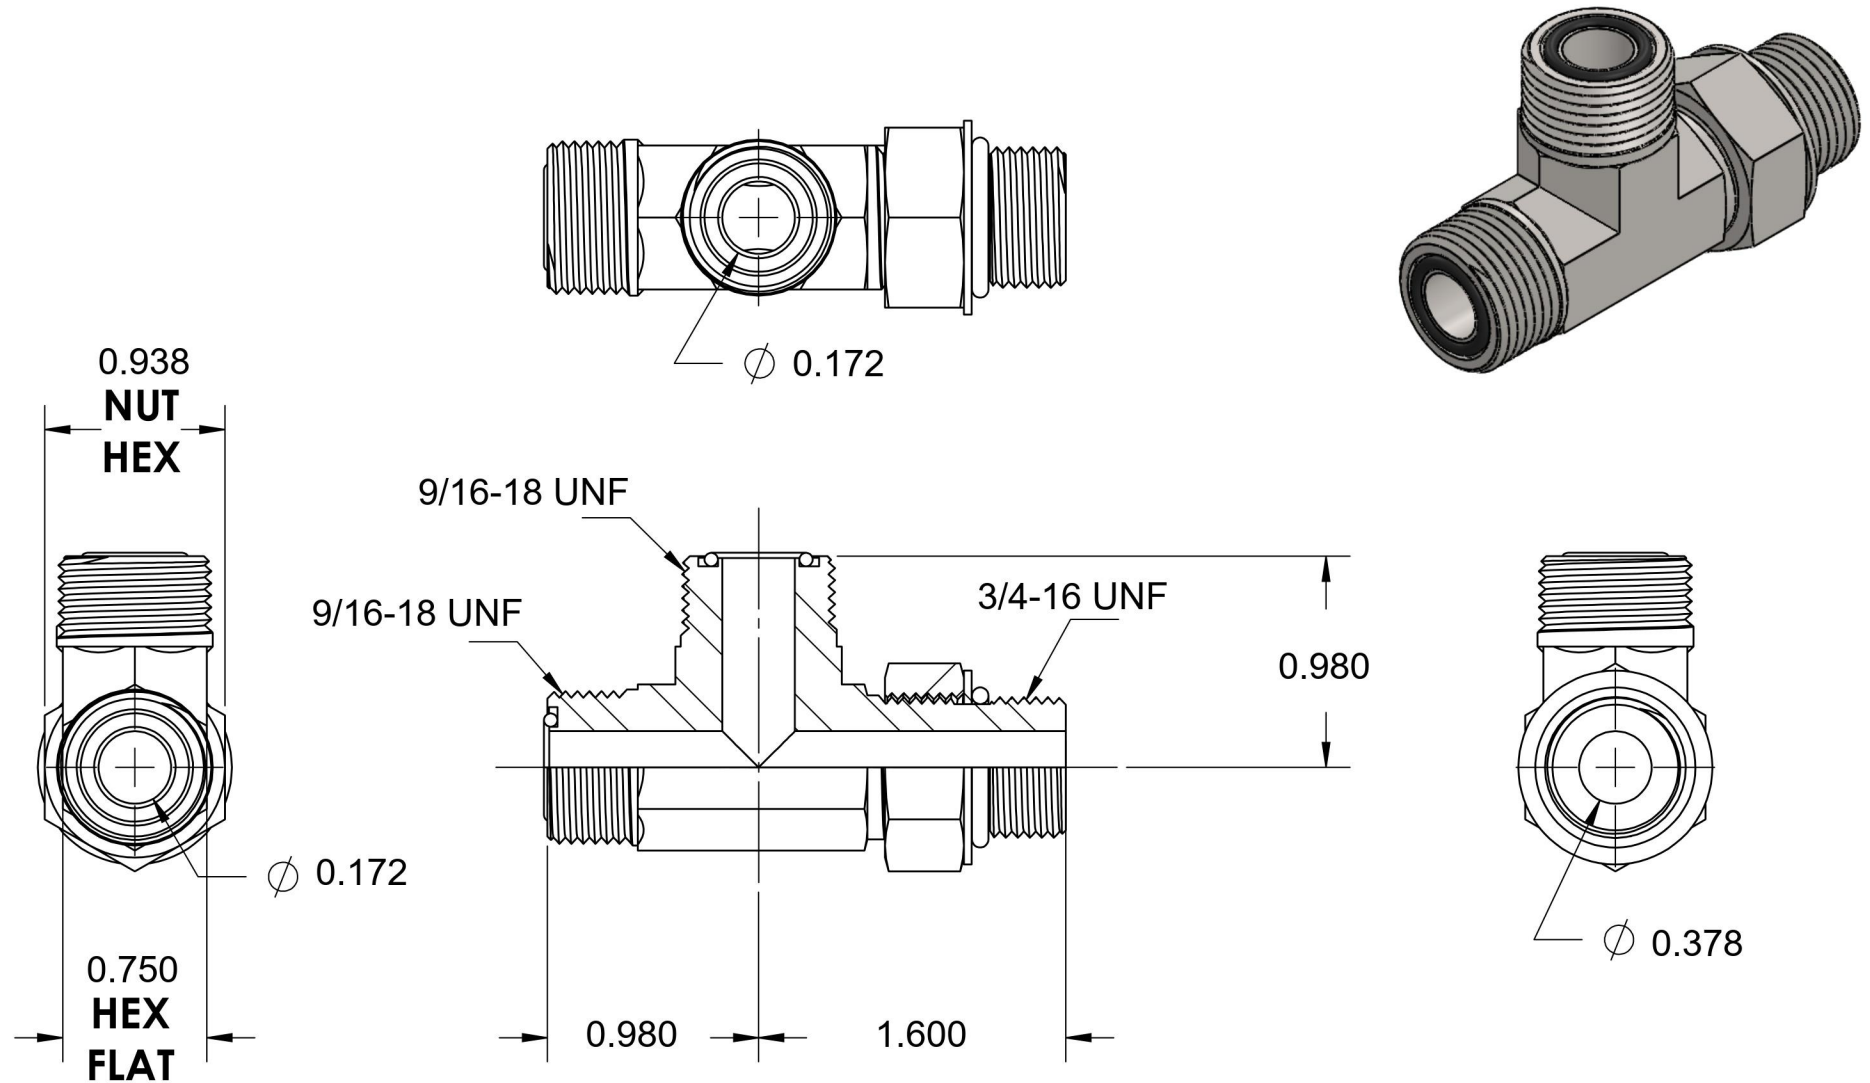

# FS6804-04-08-04-NWO-FG

Steel, SAE J1453 O-Ring Face Seal Adjustable Port Run Tee, 1/4" Male ORFS x 3/4-16 Male Adjustable ORB x 1/4" Male ORFS

6701 Cochran Road  
Solon, Ohio 44139  
Phone: (440) 248-1880  
Toll Free: 1-888-331-1523

**Temperature Rating**

-40°F to 250°F

**Pressure Rating**

6000 psi

**Material**

C1045 Steel

**Finish**

Trivalent Zinc

**Industry Standards**

SAE J1453, SAE J1926-2  
SAE J515, ASTM B633

**Series**

**FS6804-NWO-FG**

**Series Description**

SAE J1453 O-Ring Face Seal  
Adjustable Port Run Tee