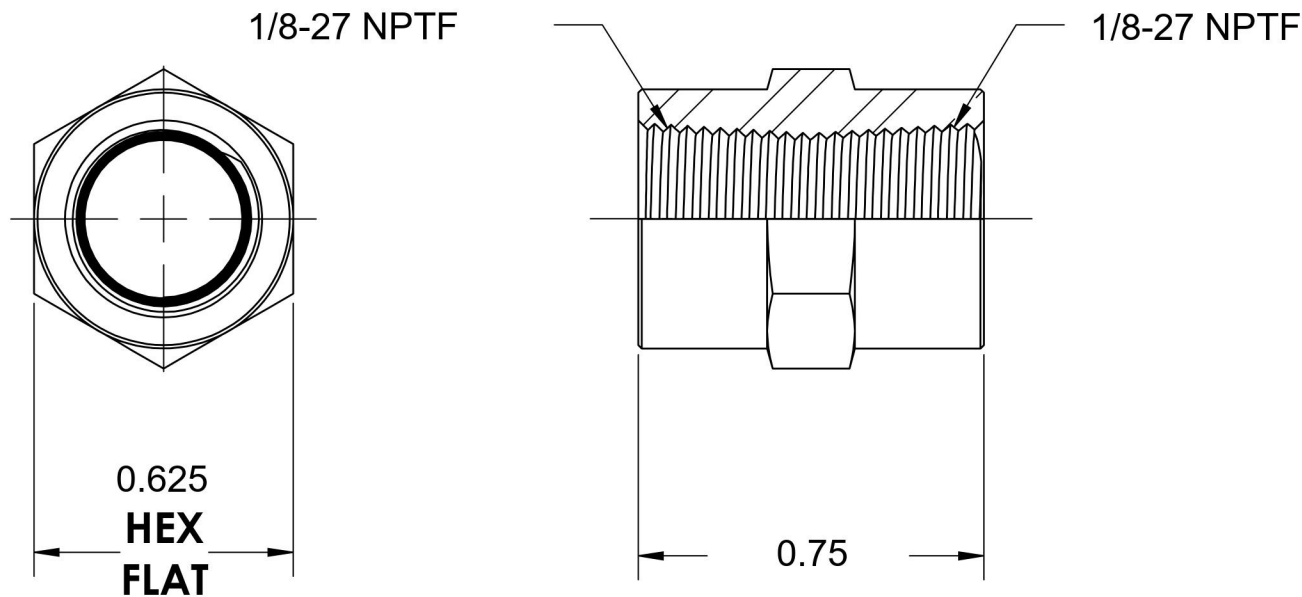

# 5000-02-02-B

Brass, SAE J514 Pipe Hex Coupling, 1/8" Female NPTF x 1/8" Female NPTF

6701 Cochran Road  
Solon, Ohio 44139  
Phone: (440) 248-1880  
Toll Free: 1-888-331-1523

<b>Temperature Rating</b> -325°F to 400°F	<b>Material</b> C36000 Brass	<b>Industry Standards</b> SAE J514 , SAE J476	<b>Series</b> 5000-B
<b>Pressure Rating</b> 3900 psi	<b>Finish</b> Natural Finish		<b>Series Description</b> SAE J514 Pipe Hex Coupling