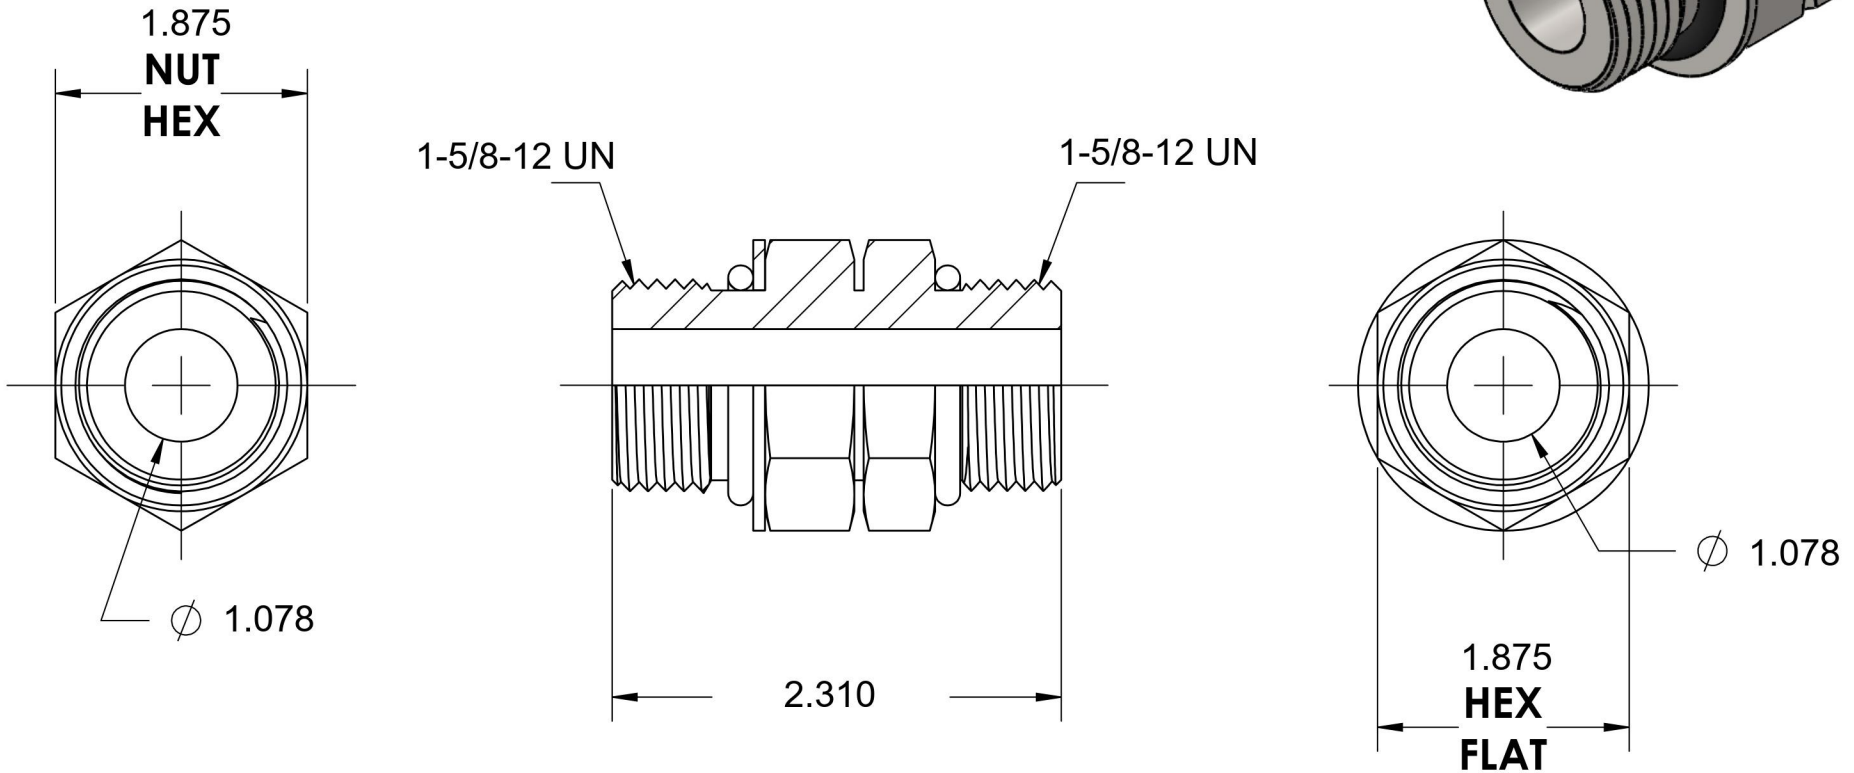

# 3474-20-20-NWO-SS

Stainless Steel, SAE J1926 Adjustable O-Ring Boss Nipple, 1-5/8-12 Male Adjustable ORB x 1-5/8-12 Male ORB

6701 Cochran Road  
Solon, Ohio 44139  
Phone: (440) 248-1880  
Toll Free: 1-888-331-1523

<b>Temperature Rating</b>	<b>Material</b>	<b>Industry Standards</b>	<b>Series</b>
-40°F to 250°F	316/316L Stainless Steel	SAE J1926-3, SAE J515	3474-NWO-SS
<b>Pressure Rating</b>	<b>Finish</b>		<b>Series Description</b>
4000 psi	Passivated		SAE J1926 Adjustable O-Ring Boss Nipple