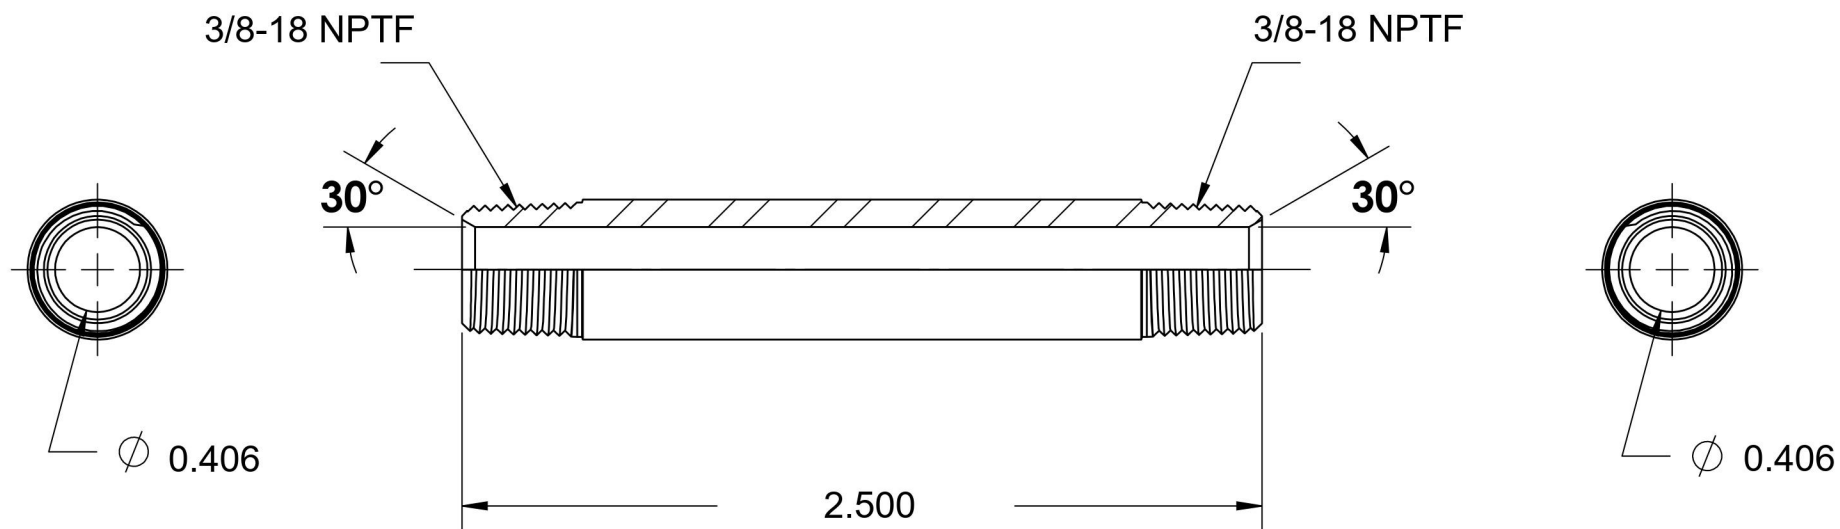

# 5404-N-06X2.500-B

Brass, SAE J514 Pipe Long Nipple, 3/8" Male NPTF 30° x 3/8" Male NPTF 30°

6701 Cochran Road  
Solon, Ohio 44139  
Phone: (440) 248-1880  
Toll Free: 1-888-331-1523

<b>Temperature Rating</b> -325°F to 400°F	<b>Material</b> C36000 Brass	<b>Industry Standards</b> SAE J514, SAE J476	<b>Series</b> 5404-N-B
<b>Pressure Rating</b> 3300 psi	<b>Finish</b> Natural Finish		<b>Series Description</b> SAE J514 Pipe Long Nipple