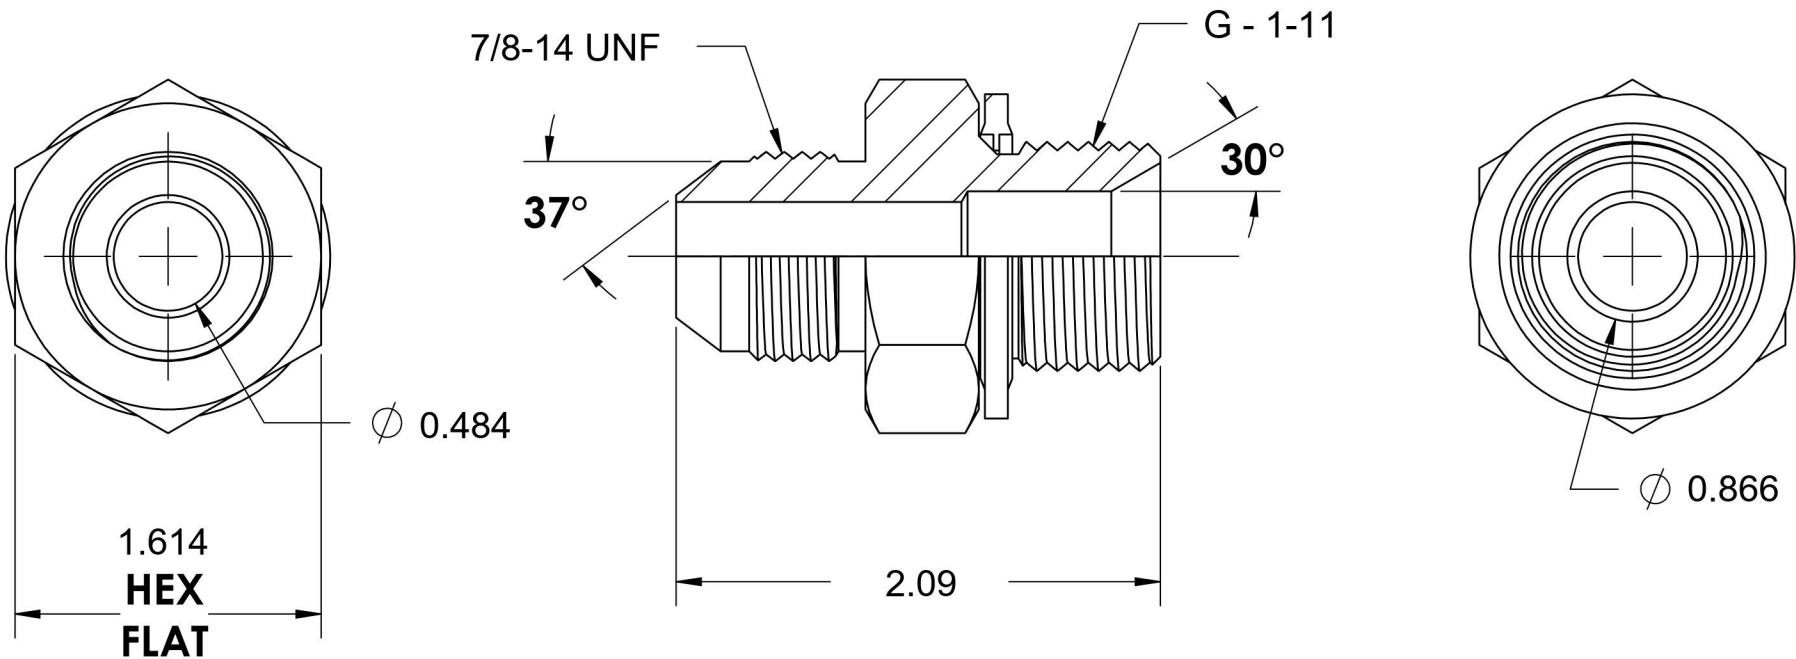

7002-10-16-BS

Steel, SAE J514 37° Flare BSPP Type (D) Bonded Seal Port/Line Adapter, 5/8" Male JIC x 1-11 Male BSPP 60° Line/Port

6701 Cochran Road
Solon, Ohio 44139
Phone: (440) 248-1880
Toll Free: 1-888-331-1523

Temperature Rating	Material	Industry Standards	Series
-22°F to 257°F	C1045/12L14 Steel	SAE J514, ISO 1179	7002-BS
Pressure Rating	Finish	ASTM B633	Series Description
1700 psi	Trivalent Zinc		SAE J514 37° Flare BSPP Type (D) Bonded Seal Port/Line Adapter