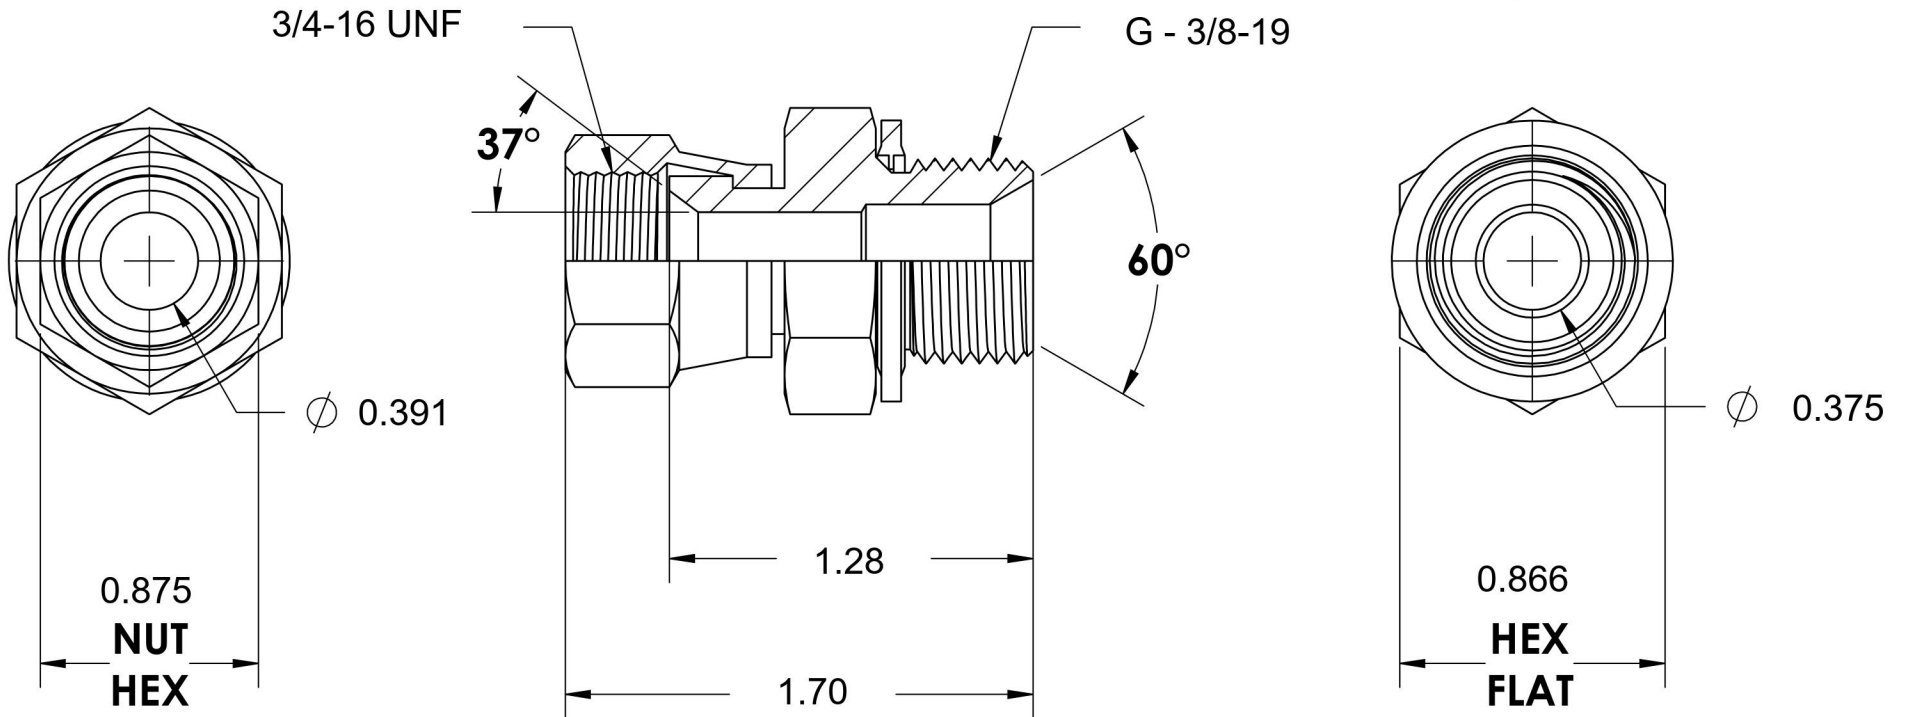

# 7022-08-06-BS

Steel, SAE J514 37° Flare Swivel BSPP Type (D) Bonded Seal Port/Line Connector, 1/2" Female JIC Swivel x 3/8-19 Male BSPP 60° Line/Port

6701 Cochran Road  
Solon, Ohio 44139  
Phone: (440) 248-1880  
Toll Free: 1-888-331-1523

<b>Temperature Rating</b>	<b>Material</b>	<b>Industry Standards</b>	<b>Series</b>
-40°F to 250°F	C1045 / 12L14 Steel	SAE J514, ISO 1179	7022-BS
<b>Pressure Rating</b>	<b>Finish</b>	ISO 8434-6, ASTM B633	<b>Series Description</b>
5100 psi	Trivalent Zinc		SAE J514 37° Flare Swivel BSPP Type (D) Bonded Seal Port/Line Connector