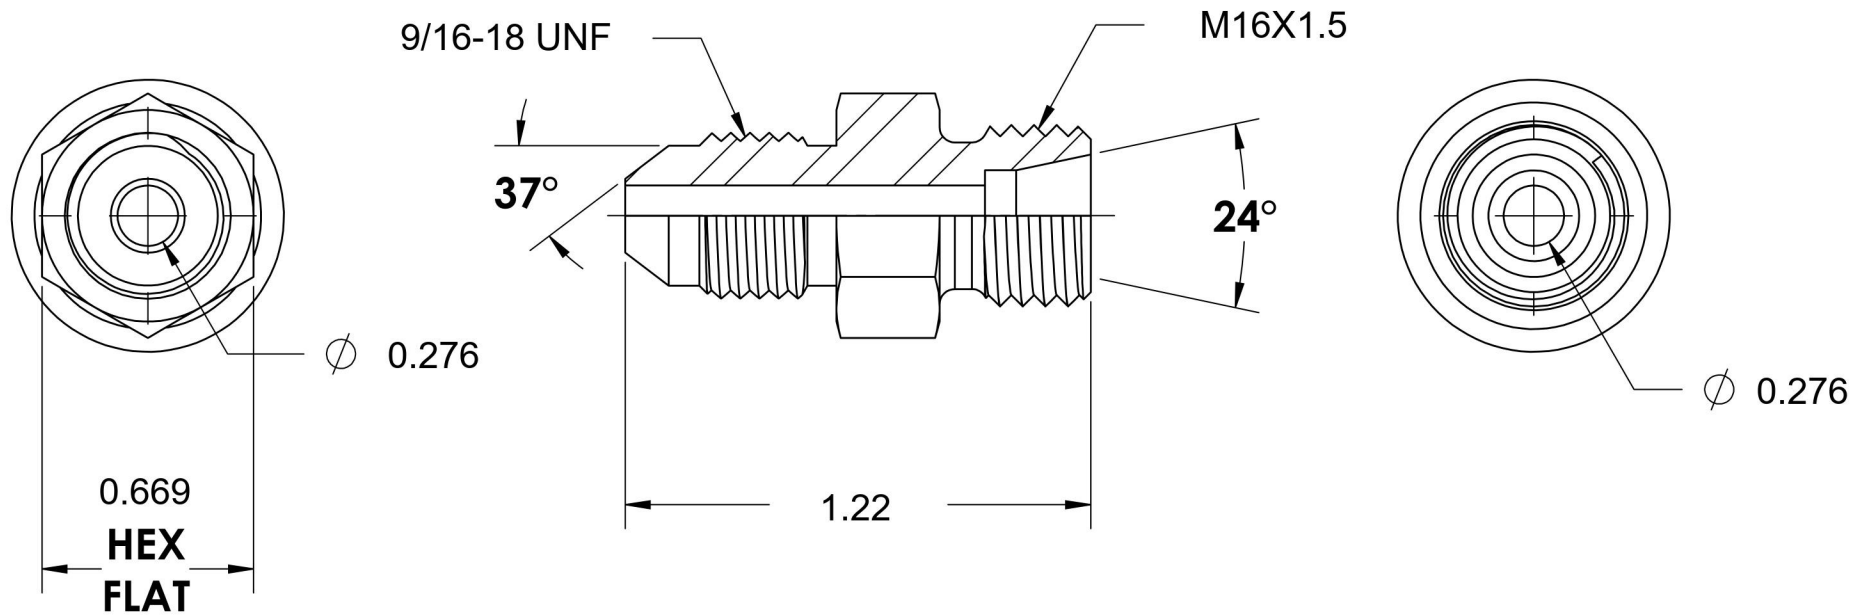

# 7005-06-L10-16-SS

Stainless Steel, SAE J514 37° Flare DIN 2353 (Light) Tube Adapter Body Only, 3/8" Male JIC x M16X1.5 Male DIN

6701 Cochran Road  
Solon, Ohio 44139  
Phone: (440) 248-1880  
Toll Free: 1-888-331-1523

<b>Temperature Rating</b>	<b>Material</b>	<b>Industry Standards</b>	<b>Series</b>
-425°F to 1200°F	316/316L Stainless Steel	SAE J514, ISO 8434-1	7005-DIN LIGHT-SS
<b>Pressure Rating</b>	<b>Finish</b>	DIN 2353	<b>Series Description</b>
5800 psi	Passivated		SAE J514 37° Flare DIN 2353 (Light) Tube Adapter Body Only