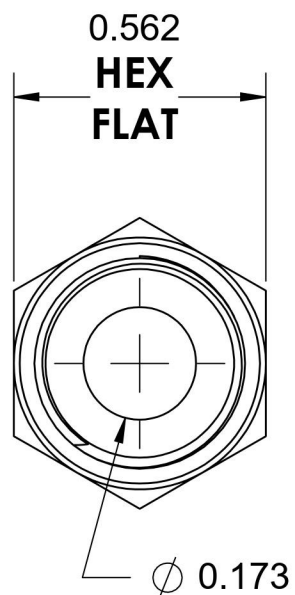

6401-04-04-O

Steel, SAE J1926 O-Ring Boss Male Adapter, 7/16-20 Male ORB x 1/4" Male NPTF 30°

6701 Cochran Road
Solon, Ohio 44139
Phone: (440) 248-1880
Toll Free: 1-888-331-1523

Temperature Rating -40°F to 250°F	Material C1045 / 12L14 Steel	Industry Standards SAE J1926-3, SAE J476 SAE J515, ASTM B633	Series 6401-O
Pressure Rating 6000 psi	Finish Trivalent Zinc		Series Description SAE J1926 O-Ring Boss Male Adapter