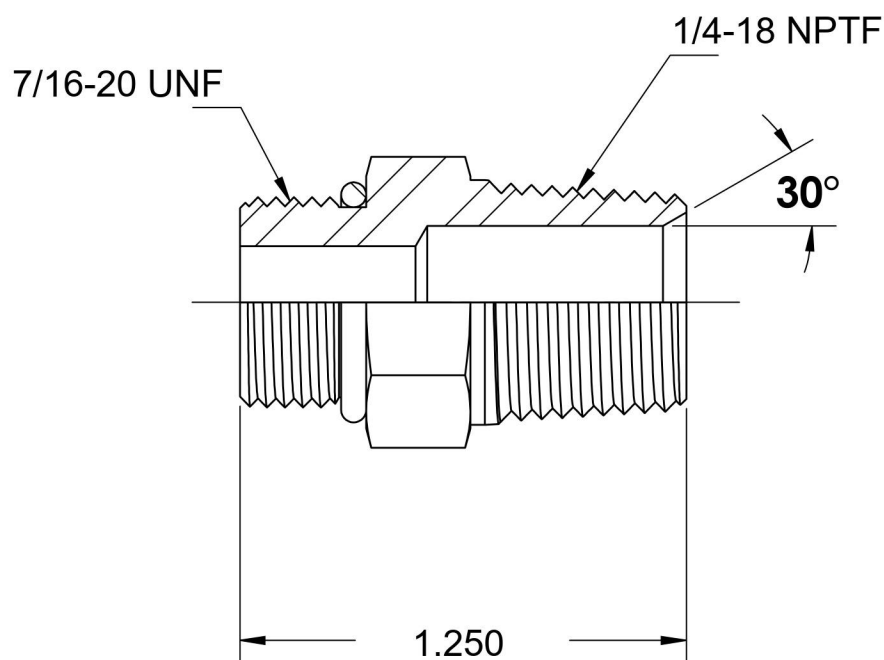

6401-04-04-O

Steel, SAE J1926 O-Ring Boss Male Adapter, 7/16-20 Male ORB x 1/4" Male NPTF 30°

6701 Cochran Road
Solon, Ohio 44139
Phone: (440) 248-1880
Toll Free: 1-888-331-1523

Temperature Rating -40°F to 250°F	Material C1045 / 12L14 Steel	Industry Standards SAE J1926-3, SAE J476 SAE J515, ASTM B633	Series 6401-O
Pressure Rating 6000 psi	Finish Trivalent Zinc		Series Description SAE J1926 O-Ring Boss Male Adapter