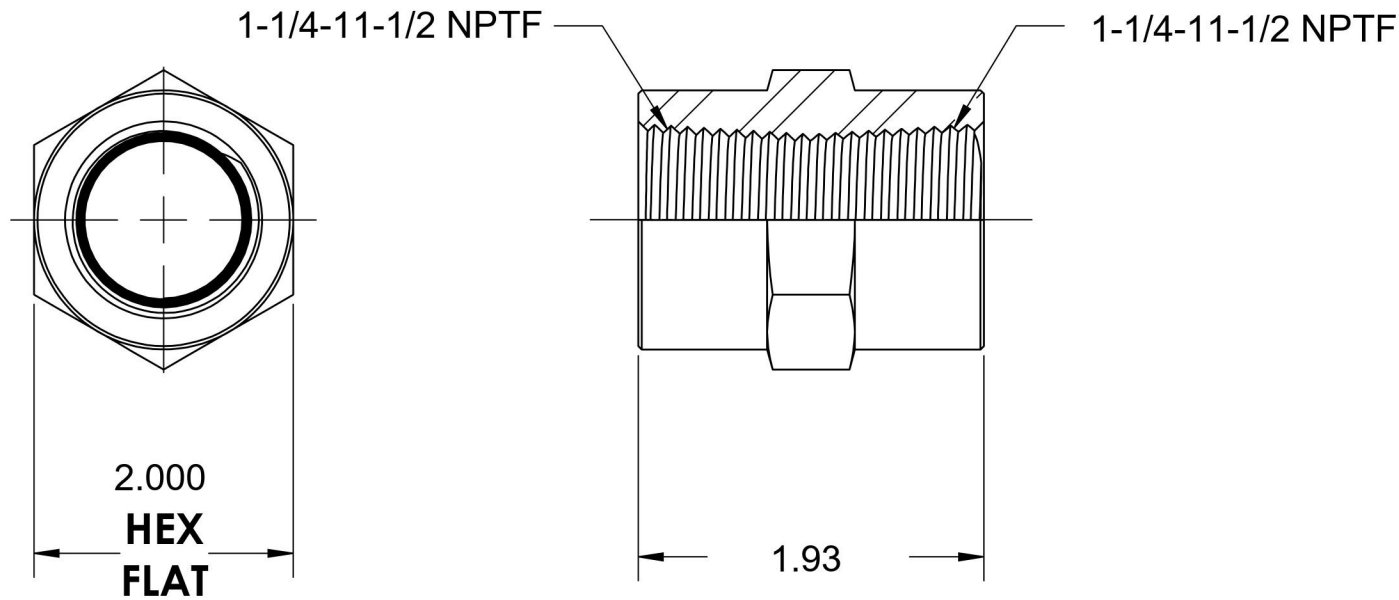

5000-20-20-SS

Stainless Steel, SAE J514 Pipe Hex Coupling, 1-1/4" Female NPTF x 1-1/4" Female NPTF

6701 Cochran Road
Solon, Ohio 44139
Phone: (440) 248-1880
Toll Free: 1-888-331-1523

Temperature Rating -425°F to 1200°F	Material 316/316L Stainless Steel	Industry Standards SAE J514 , SAE J476	Series 5000-SS
Pressure Rating 3000 psi	Finish Passivated		Series Description SAE J514 Pipe Hex Coupling