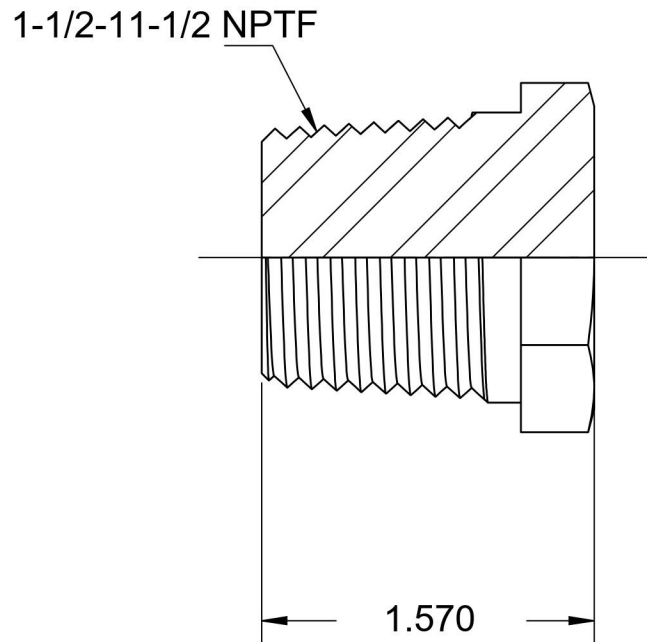

5406-P-24-SS

Stainless Steel, SAE J531 Pipe Hex Head Plug, 1-1/2" Male NPTF

6701 Cochran Road
Solon, Ohio 44139
Phone: (440) 248-1880
Toll Free: 1-888-331-1523

Temperature Rating	Material	Industry Standards	Series
-425°F to 1200°F	316/316L Stainless Steel	SAE J531, SAE J476	5406-P-SS
Pressure Rating	Finish		Series Description
3600 psi	Passivated		SAE J531 Pipe Hex Head Plug