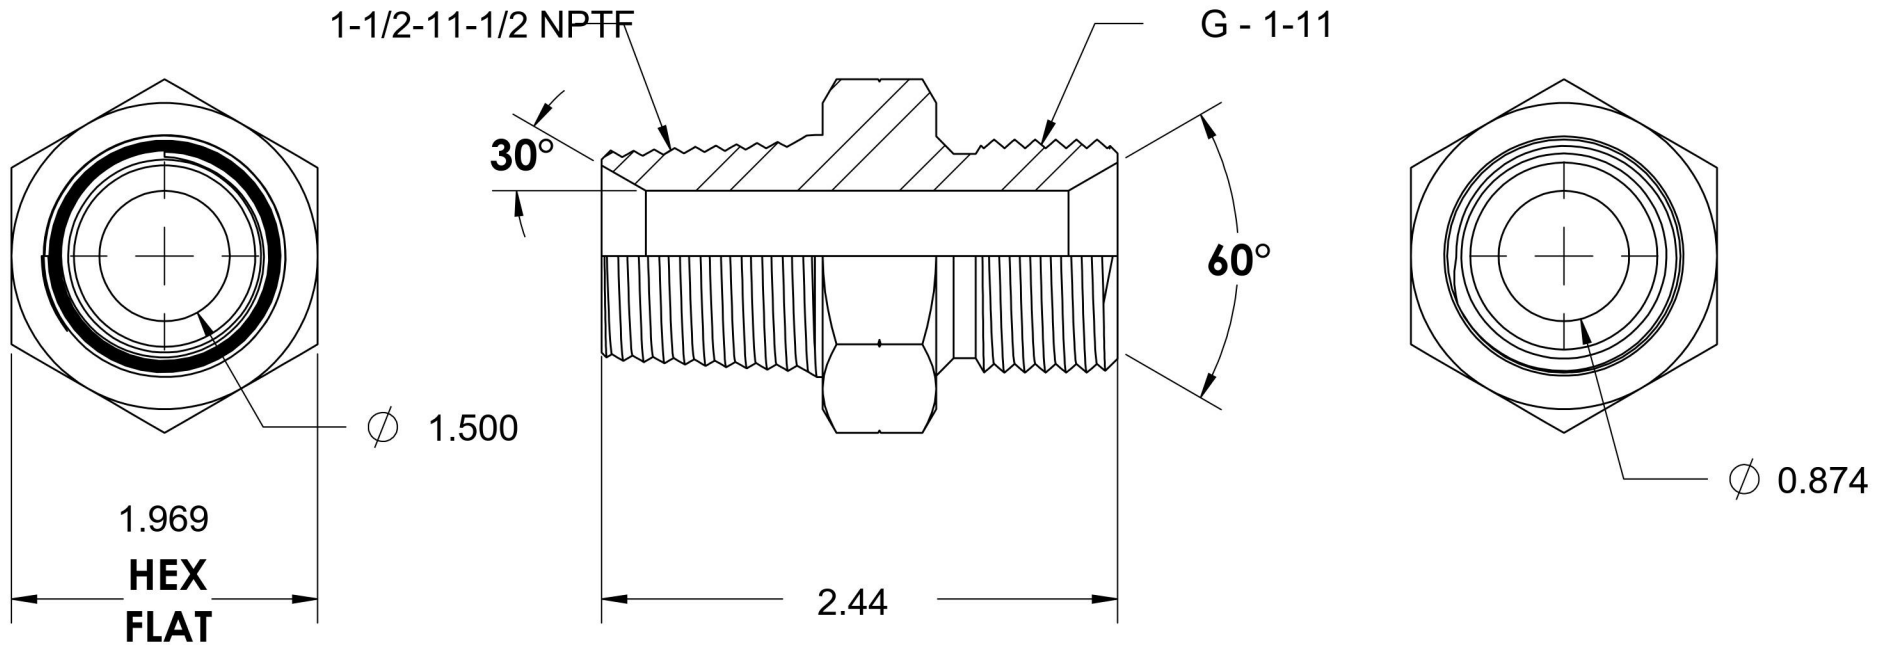

7032-24-16

Steel, SAE J476 Pipe Male BSPP Port/Line Adapter, 1-1/2" Male NPTF 30° x 1-11 Male BSPP 60° Line/Port

6701 Cochran Road
Solon, Ohio 44139
Phone: (440) 248-1880
Toll Free: 1-888-331-1523

Temperature Rating	Material	Industry Standards	Series
-65°F to 500°F	C1045 / 12L14 Steel	SAE J476, ISO 1179	7032
Pressure Rating	Finish	ISO 8434-6, ASTM B633	Series Description
1700 psi	Trivalent Zinc		SAE J476 Pipe Male BSPP Port/Line Adapter