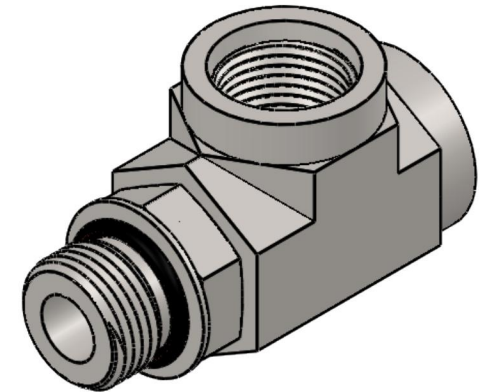

# 6835-06-06-06-NWO-SS

Stainless Steel, SAE J1926 Adjustable O-Ring Boss Female Port Run Tee, 9/16-18 Male Adjustable ORB x 9/16-18 Female ORB x 9/16-18 Female ORB

6701 Cochran Road  
Solon, Ohio 44139  
Phone: (440) 248-1880  
Toll Free: 1-888-331-1523

<b>Temperature Rating</b>	<b>Material</b>	<b>Industry Standards</b>	<b>Series</b>
-40°F to 250°F	316/316L Stainless Steel	SAE J1926-1, SAE J1926-3 SAE J515	6835-NWO-SS
<b>Pressure Rating</b>	<b>Finish</b>		<b>Series Description</b>
5000 psi	Passivated		SAE J1926 Adjustable O-Ring Boss Female Port Run Tee