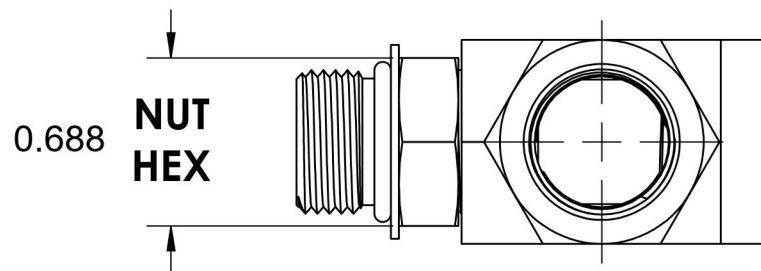

# 6835-06-06-06-NWO-SS

Stainless Steel, SAE J1926 Adjustable O-Ring Boss Female Port Run Tee, 9/16-18 Male Adjustable ORB x 9/16-18 Female ORB x 9/16-18 Female ORB

6701 Cochran Road  
Solon, Ohio 44139  
Phone: (440) 248-1880  
Toll Free: 1-888-331-1523

<b>Temperature Rating</b>	<b>Material</b>	<b>Industry Standards</b>	<b>Series</b>
-40°F to 250°F	316/316L Stainless Steel	SAE J1926-1, SAE J1926-3 SAE J515	6835-NWO-SS
<b>Pressure Rating</b>	<b>Finish</b>		<b>Series Description</b>
5000 psi	Passivated		SAE J1926 Adjustable O-Ring Boss Female Port Run Tee