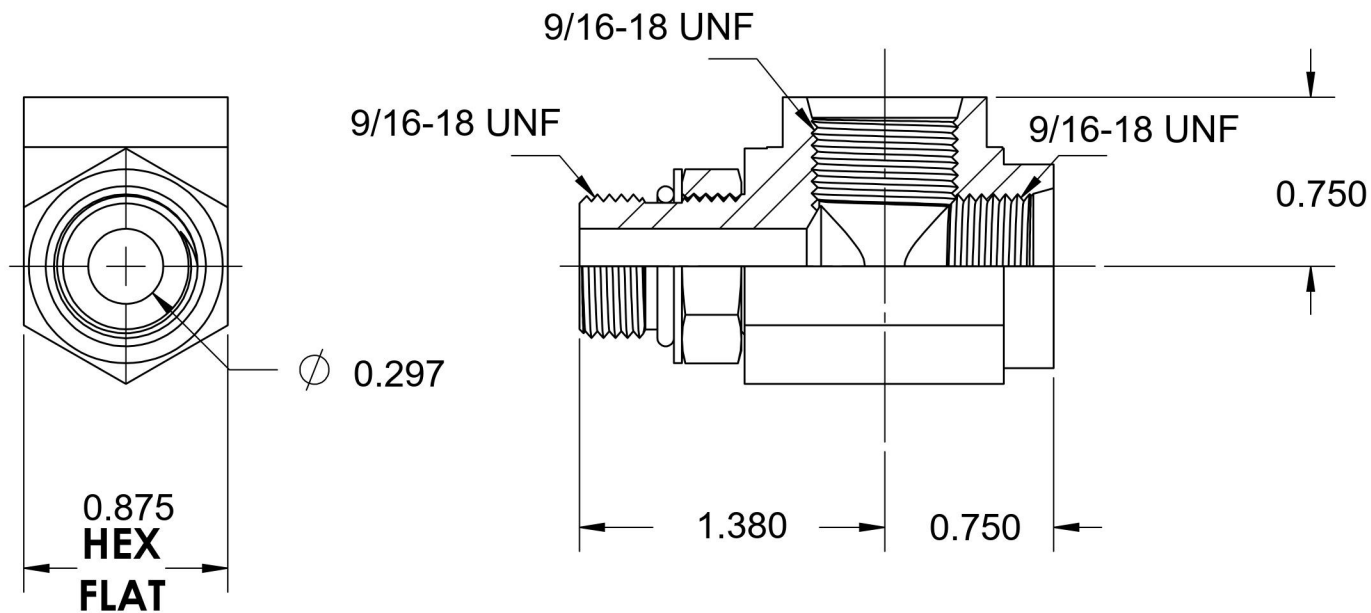

# 6835-06-06-06-NWO-SS

Stainless Steel, SAE J1926 Adjustable O-Ring Boss Female Port Run Tee, 9/16-18 Male Adjustable ORB x 9/16-18 Female ORB x 9/16-18 Female ORB

6701 Cochran Road  
Solon, Ohio 44139  
Phone: (440) 248-1880  
Toll Free: 1-888-331-1523

<b>Temperature Rating</b>	<b>Material</b>	<b>Industry Standards</b>	<b>Series</b>
-40°F to 250°F	316/316L Stainless Steel	SAE J1926-1, SAE J1926-3 SAE J515	6835-NWO-SS
<b>Pressure Rating</b>	<b>Finish</b>		<b>Series Description</b>
5000 psi	Passivated		SAE J1926 Adjustable O-Ring Boss Female Port Run Tee