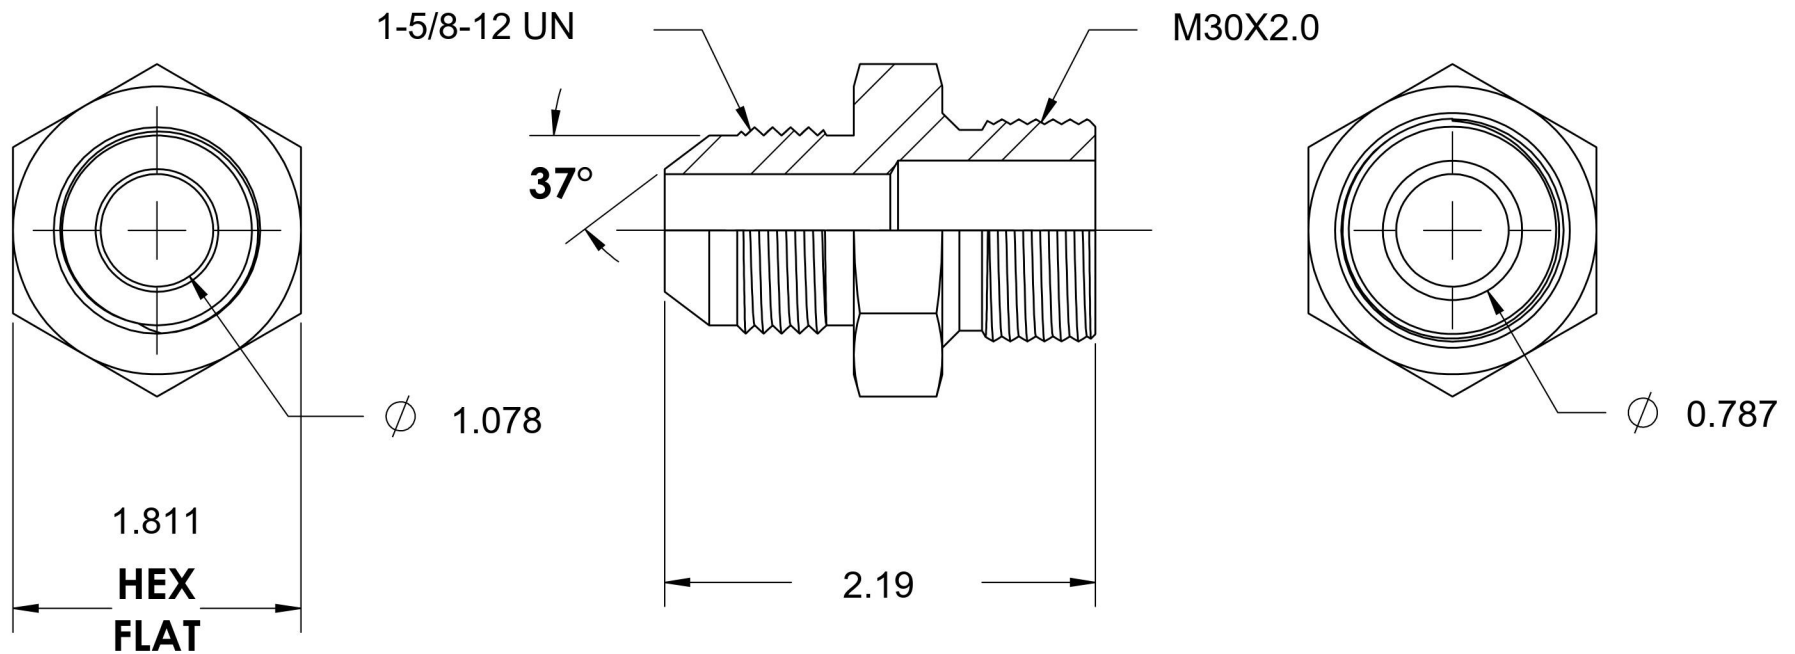

7005-20-30

Steel, SAE J514 37° Flare Male Metric Port/Line Connector, 1-1/4" Male JIC x M30X2.0 Male Metric 60° Line/Port

6701 Cochran Road
Solon, Ohio 44139
Phone: (440) 248-1880
Toll Free: 1-888-331-1523

Temperature Rating	Material	Industry Standards	Series
-65°F to 500°F	C1045/12L14 Steel	SAE J514, ISO 9974	7005
Pressure Rating	Finish	ASTM B633	Series Description
3500 psi	Trivalent Zinc		SAE J514 37° Flare Male Metric Port/Line Connector