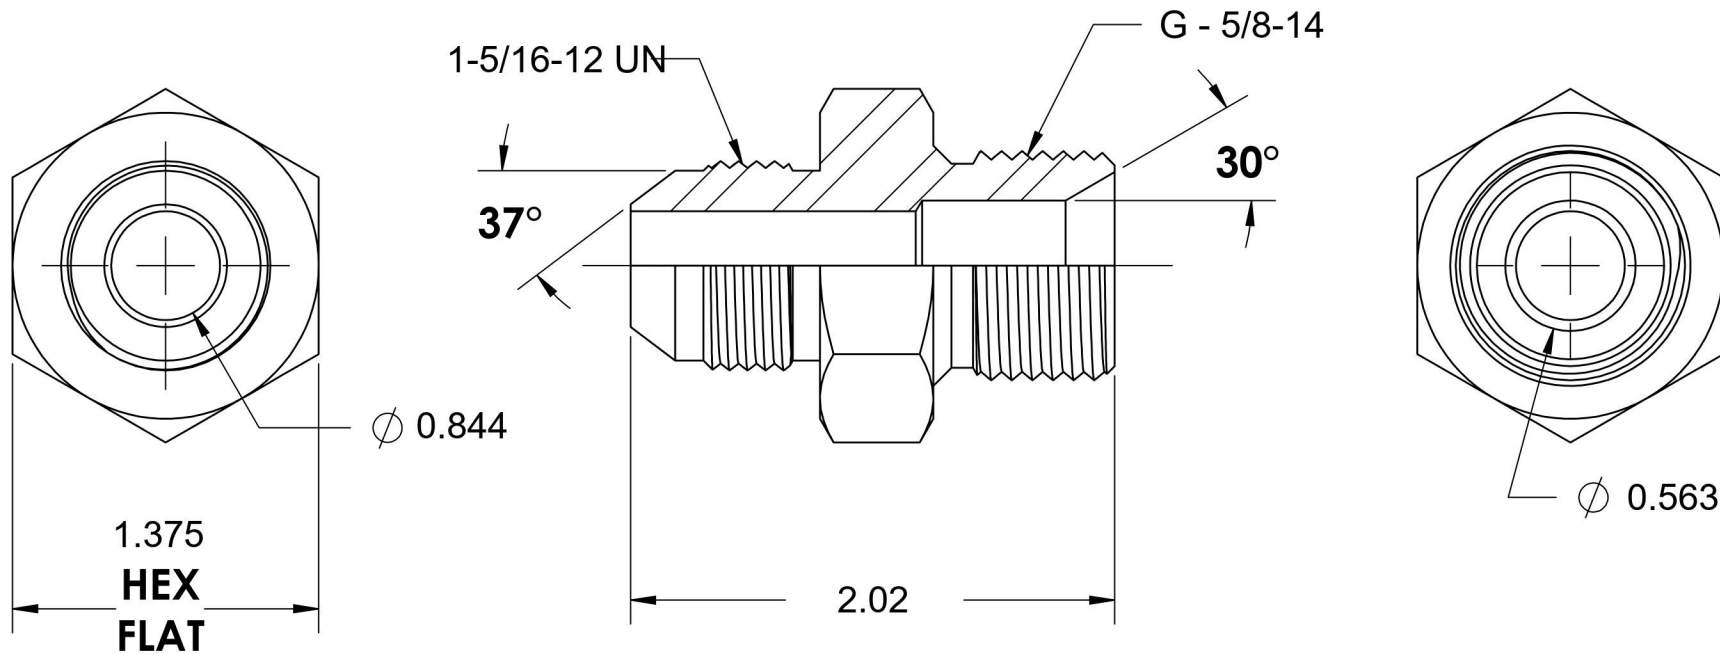

# 7002-16-10

Steel, SAE J514 37° Flare Male BSPP Port/Line Connector, 1" Male JIC x 5/8-14 Male BSPP 60° Line/Port

6701 Cochran Road  
Solon, Ohio 44139  
Phone: (440) 248-1880  
Toll Free: 1-888-331-1523

<b>Temperature Rating</b>	<b>Material</b>	<b>Industry Standards</b>	<b>Series</b>
-65°F to 500°F	C1045/12L14 Steel	SAE J514, ISO 1179	7002
<b>Pressure Rating</b>	<b>Finish</b>	ISO 8434-6, ASTM B633	<b>Series Description</b>
2900 psi	Trivalent Zinc		SAE J514 37° Flare Male BSPP Port/Line Connector