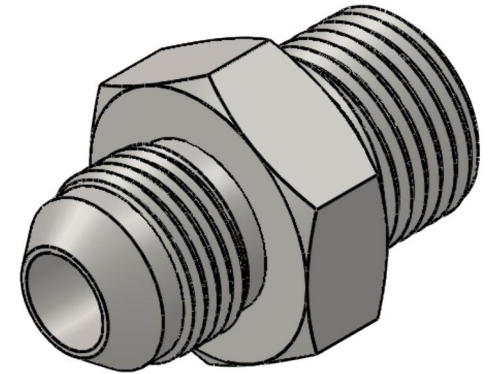

# 7002-16-10

Steel, SAE J514 37° Flare Male BSPP Port/Line Connector, 1" Male JIC x 5/8-14 Male BSPP 60° Line/Port

6701 Cochran Road  
Solon, Ohio 44139  
Phone: (440) 248-1880  
Toll Free: 1-888-331-1523

<b>Temperature Rating</b>	<b>Material</b>	<b>Industry Standards</b>	<b>Series</b>
-65°F to 500°F	C1045/12L14 Steel	SAE J514, ISO 1179	7002
<b>Pressure Rating</b>	<b>Finish</b>	ISO 8434-6, ASTM B633	<b>Series Description</b>
2900 psi	Trivalent Zinc		SAE J514 37° Flare Male BSPP Port/Line Connector