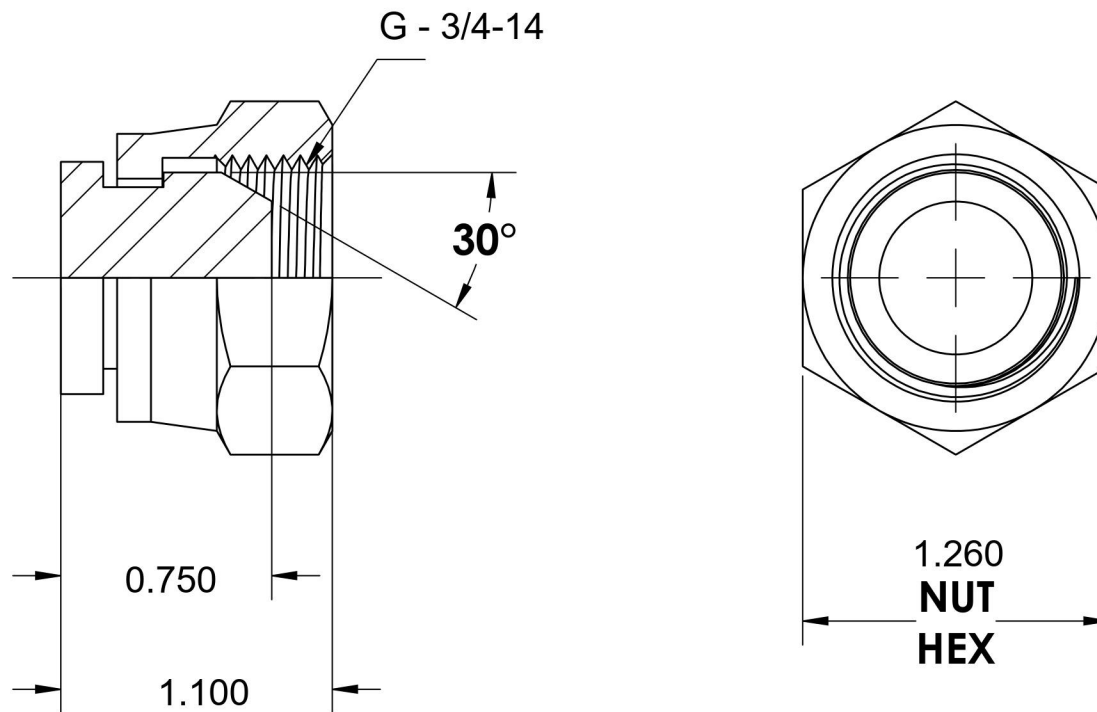

9644-C-12

Steel, ISO 8434-6 60° Cone BSPP Swivel Cap, 3/4" Female BSPP Swivel

6701 Cochran Road
Solon, Ohio 44139
Phone: (440) 248-1880
Toll Free: 1-888-331-1523

Temperature Rating -65°F to 500°F	Material C1045/12L14 Steel	Industry Standards ISO 8434-6, ASTM B633	Series 9644-C
Pressure Rating 2900 psi	Finish Trivalent Zinc		Series Description ISO 8434-6 60° Cone BSPP Swivel Cap