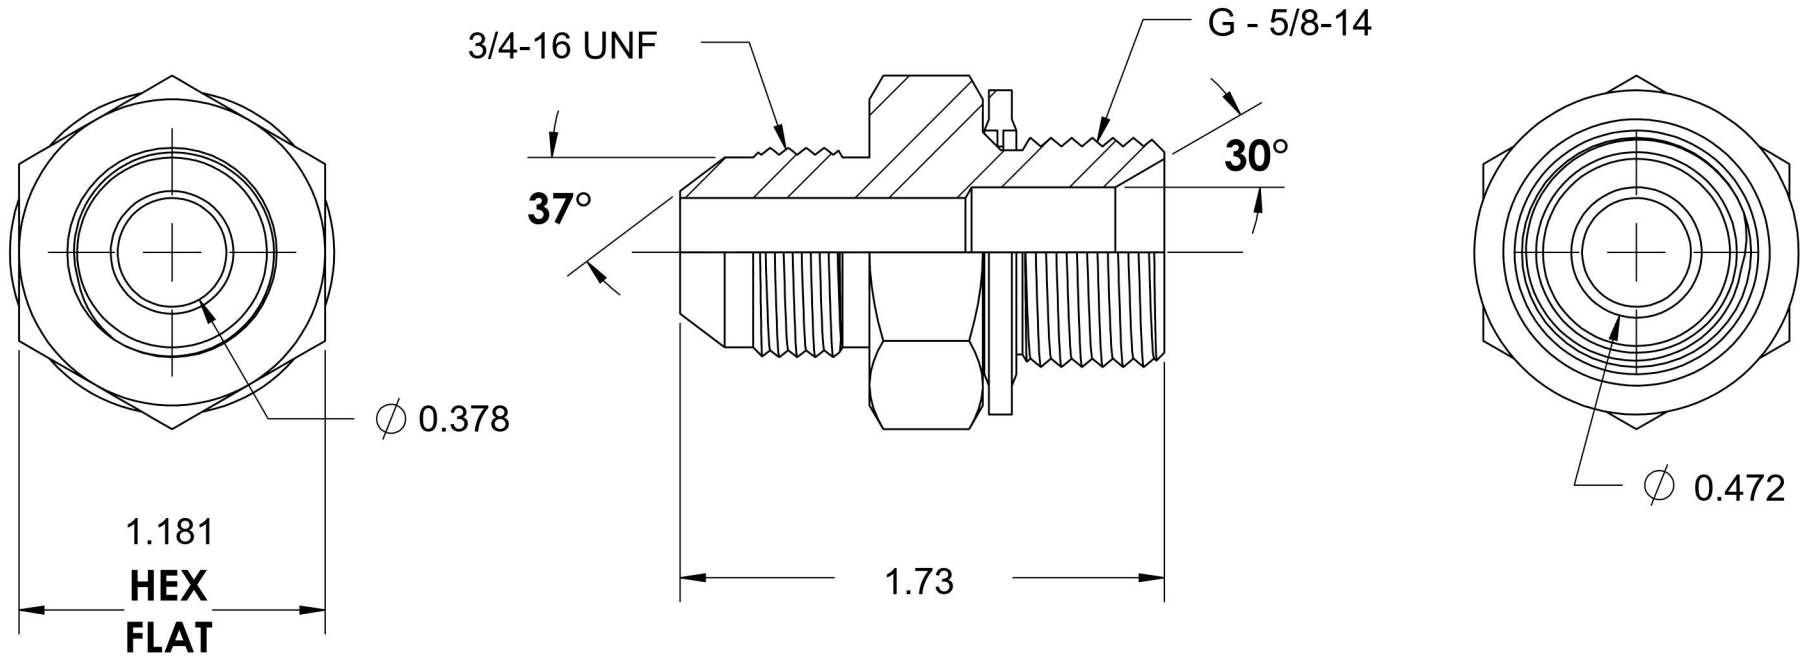

7002-08-10-SS-BS

Stainless Steel, SAE J514 37° Flare BSPP Type (D) Bonded Seal Port/Line Adapter, 1/2" Male JIC x 5/8-14 Male BSPP 60° Line/Port

6701 Cochran Road
Solon, Ohio 44139
Phone: (440) 248-1880
Toll Free: 1-888-331-1523

Temperature Rating	Material	Industry Standards	Series
-22°F to 257°F	316/316L Stainless Steel	SAE J514, ISO 1179	7002-BS-SS
Pressure Rating	Finish		Series Description
2900 psi	Passivated		SAE J514 37° Flare BSPP Type (D) Bonded Seal Port/Line Adapter